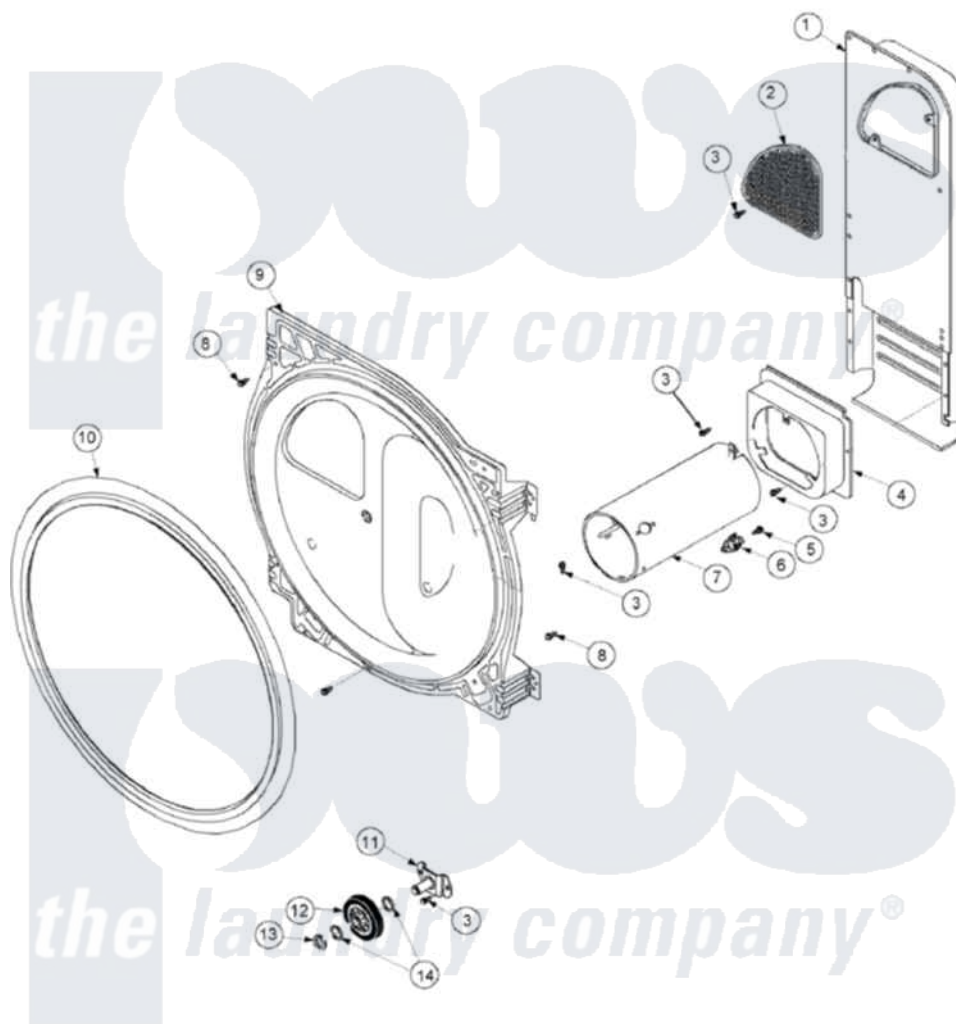

# Amana ALG866SCW (BOM: PALG866SCW) 07 - REAR BULKHEAD, AIR DUCT

Amana Residential Amana ALG866SCW (BOM: PALG866SCW) Dryer Parts Parts Diagram 07 - REAR BULKHEAD, AIR DUCT

Click on the part number to view part

Item	Original Part Number	Replaced By	Status	Part Description
1	<a href="#">503605</a>			Assembly, Heater Duct
2	500074	<a href="#">503605</a>		Assembly, Heater Duct
3	<a href="#">503688</a>			Screw, 10B-16 X .34 I
4	500122	<a href="#">510101</a>		Shroud Heat Duct
5	51782		Not Available	SCREW, 6B-20X5/16
6	<a href="#">Y61886</a>			Thermostat, Limit-Blk
7	Y61888	<a href="#">37001303</a>		Duct- Comb
8	503661	<a href="#">27001200</a>		Screw
9	<a href="#">502614WP</a>			Bulkhead, Rear
10	501801	<a href="#">37001132</a>		Seal, Cylinder
11	500062	<a href="#">40113601</a>		Assembly, Roller Brkt
12	500214	<a href="#">37001042</a>		Assembly, Cylinder Roller
13	<a href="#">23748</a>			Ring, Retaining
14	<a href="#">52549</a>			Washer, 501 ID X3/4 Odx