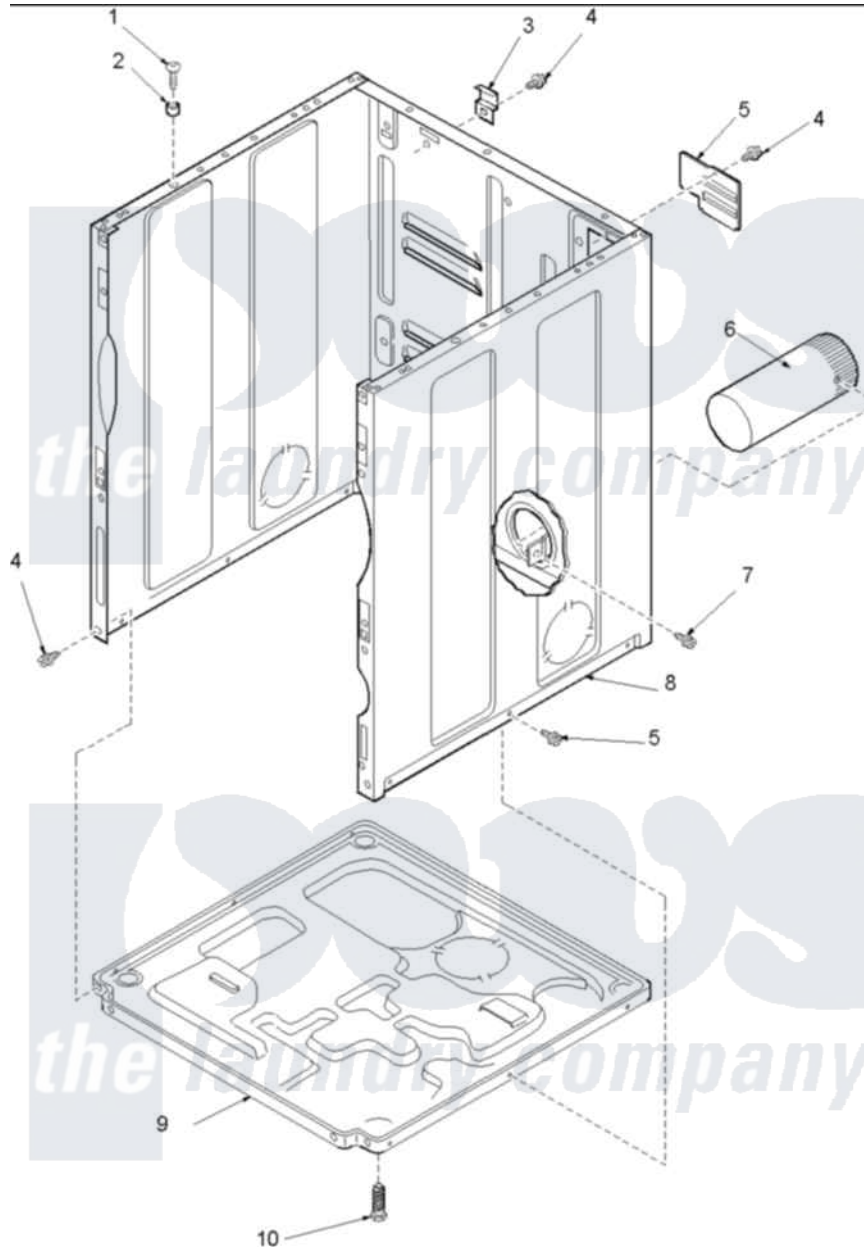

# Amana ALG868QAW (BOM: PALG868QAW) 01 - CABINET AND BASE

Amana Residential Amana ALG868QAW (BOM: PALG868QAW) Dryer Parts Parts Diagram 01 - CABINET AND BASE  
 Click on the part number to view part

Item	Original Part Number	Replaced By	Status	Part Description
1	32671	<a href="#">Y014874</a>		Screw, Idler Arm And Sleeve
2	<a href="#">505187</a>			Locator, Panel
3	<a href="#">500003</a>			Hinge, Top
5	<a href="#">503293</a>			Plate, Access Cover
6	<a href="#">505518</a>			Duct, Exhaust
8	40076402W	<a href="#">37001284</a>		Cabinet As Pack
9	<a href="#">500070</a>			Base, Dryer
10	<a href="#">Y500101</a>			Leg, Leveling
NI	<a href="#">38384</a>			Relief, Strain
"	502014	<a href="#">502014P</a>		Assembly, Power Cord