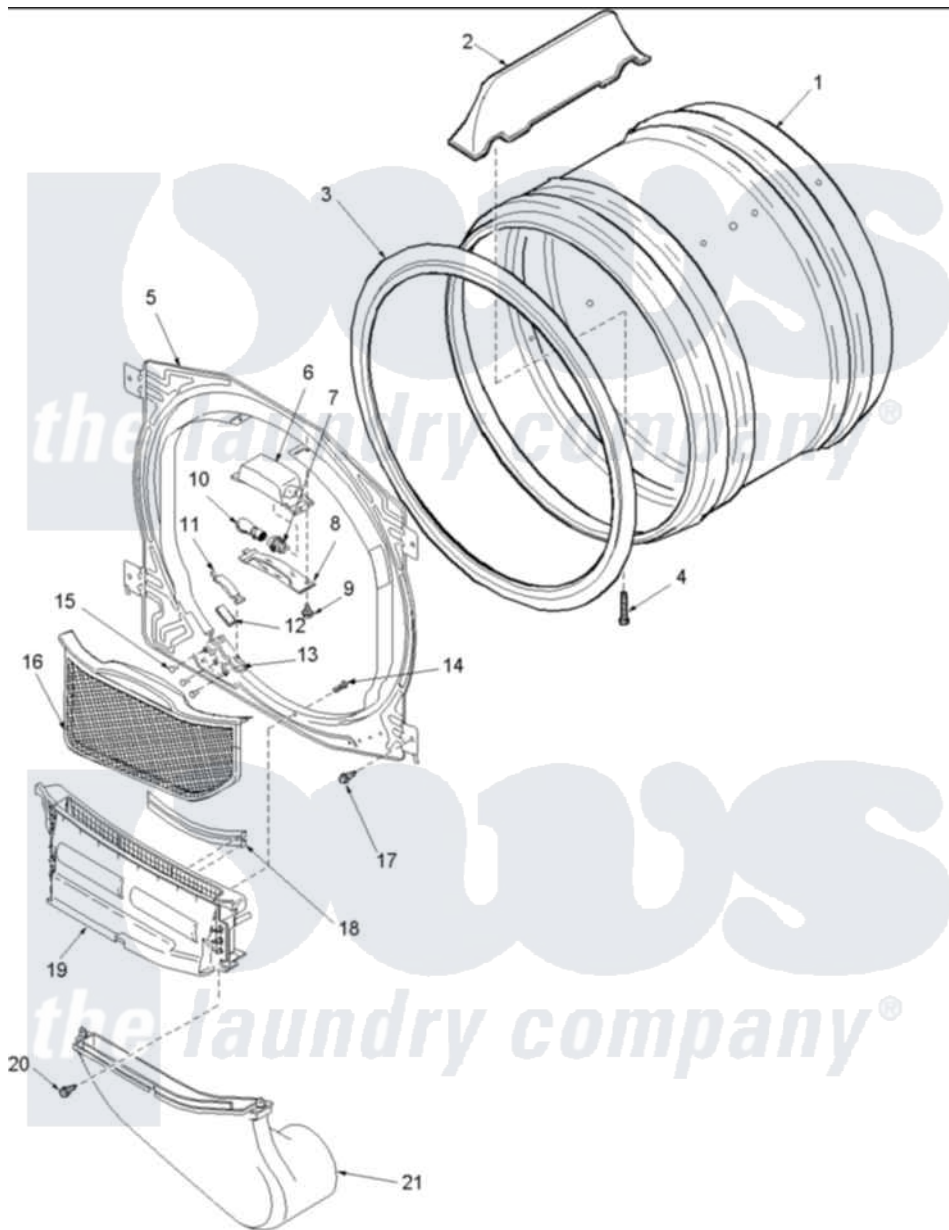

Amana ALG868QCW (BOM: PALG868QCW) 04 - Front Bulkhead, Air Duct & Drum

Amana Residential Amana ALG868QCW (BOM: PALG868QCW) Washer Parts Parts Diagram 04 - Front Bulkhead, Air Duct & Drum

Click on the part number to view part

Item	Original Part Number	Replaced By	Status	Part Description
1	40110101		Not Available	ASSY,CYLINDER HOME
2	503703	12002559		Baffle Kit
3	501801	37001132		Seal, Cylinder
4	Y62588			Screw, 10BT-12 X 1 Tap
5	503616W	503616WP		Assembly, Frt Bulkhead
6	503622	Y504452		Light Assembly
7	504458	Y504452		Light Assembly
8	40094301			Lens, Light
9	500227	505295		Screw, No.8ab-16 x 3/4 PH
10	Y60954	67001316		Bulb, Light
11	40116501	37001298		Glide- Dry
12	500121	510189		Pad Felt
13	501554	12002090		Bracket
14	500226			Screw, 8b-16 x 5/8 Tap
15	501540		Not Available	(USED TO FASTEN 501554)