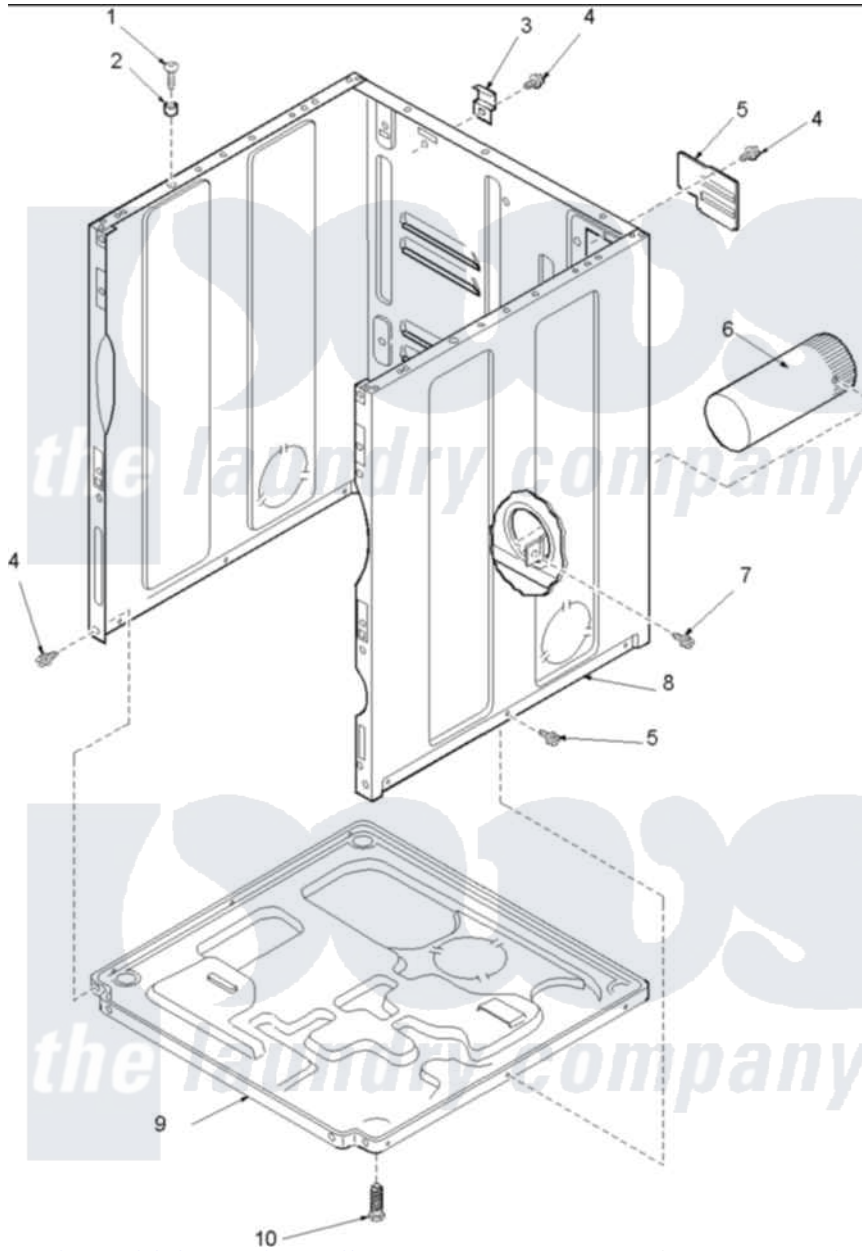

Amana ALG956EAC (BOM: PALG956EAC) 01 - CABINET AND BASE

Amana Residential Amana ALG956EAC (BOM: PALG956EAC) Dryer Parts Parts Diagram 01 - CABINET AND BASE
 Click on the part number to view part

Item	Original Part Number	Replaced By	Status	Part Description
1	32671	Y014874		Screw, Idler Arm And Sleeve
2	505187			Locator, Panel
3	500003			Hinge, Top
5	503293			Plate, Access Cover
6	505518			Duct, Exhaust
8	40076402CP			Cabinet, Dryer And Washer
9	500070			Base, Dryer
10	Y500101			Leg, Leveling
NI	38384			Relief, Strain
"	502014	502014P		Assembly, Power Cord