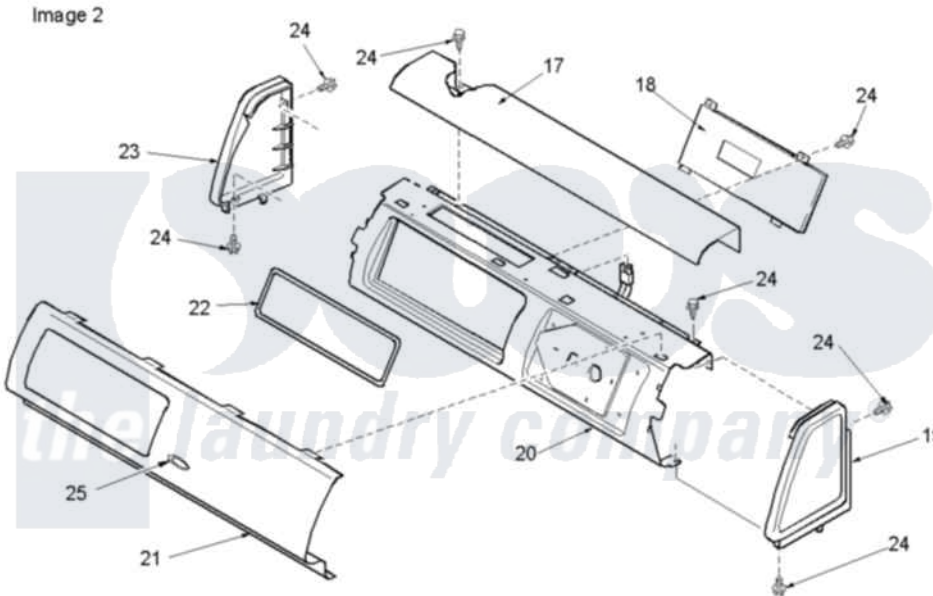

Amana ALG956EAC (BOM: PALG956EAC) 02 - CONTROL PANEL

Image 1

Image 2

Amana [Residential Amana ALG956EAC \(BOM: PALG956EAC\) Dryer Parts](#) Parts Diagram 02 - CONTROL PANEL
 Click on the part number to view part

Item	Original Part Number	Replaced By	Status	Part Description
17	503674C			Cover, Top
18	40087301C	40087301CP		Assembly-Elect
19	40012701C		Not Available	ENDCAP (RT-BSQ)
20	40039603		Not Available	PANEL,SUPP CONTROL
21	40092201C		Not Available	PANEL,GRAPHIC(BISQUE)
22	Y500528		Not Available	GASKET,ELECTRONIC CONTROL
23	40012702C		Not Available	ENDCAP (LT-BSQ)
25	40083301			Medallion
NI	40087201	37001006		Harness, Wire Moisture Sensor