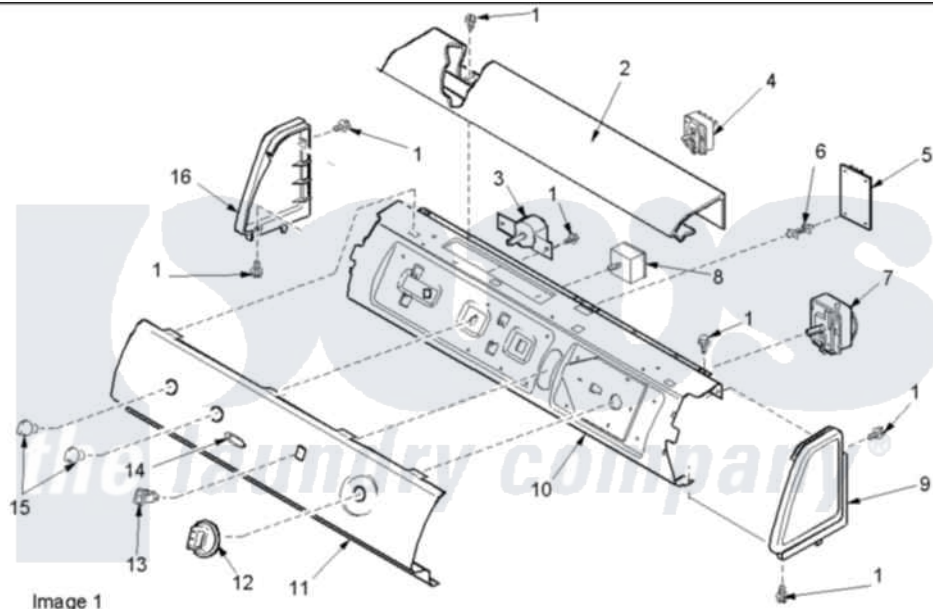

Amana ALG956EAC (BOM: PALG956EAC) 02 - CONTROL PANEL

Image 1

Image 2

Amana [Residential Amana ALG956EAC \(BOM: PALG956EAC\) Dryer Parts](#) Parts Diagram 02 - CONTROL PANEL
 Click on the part number to view part

Item	Original Part Number	Replaced By	Status	Part Description
17	503674C			Cover, Top
18	40087301C	40087301CP		Assembly-Elect
19	40012701C		Not Available	ENDCAP (RT-BSQ)
20	40039603		Not Available	PANEL,SUPP CONTROL
21	40092201C		Not Available	PANEL,GRAPHIC(BISQUE)
22	Y500528		Not Available	GASKET,ELECTRONIC CONTROL
23	40012702C		Not Available	ENDCAP (LT-BSQ)
25	40083301			Medallion
NI	40087201	37001006		Harness, Wire Moisture Sensor