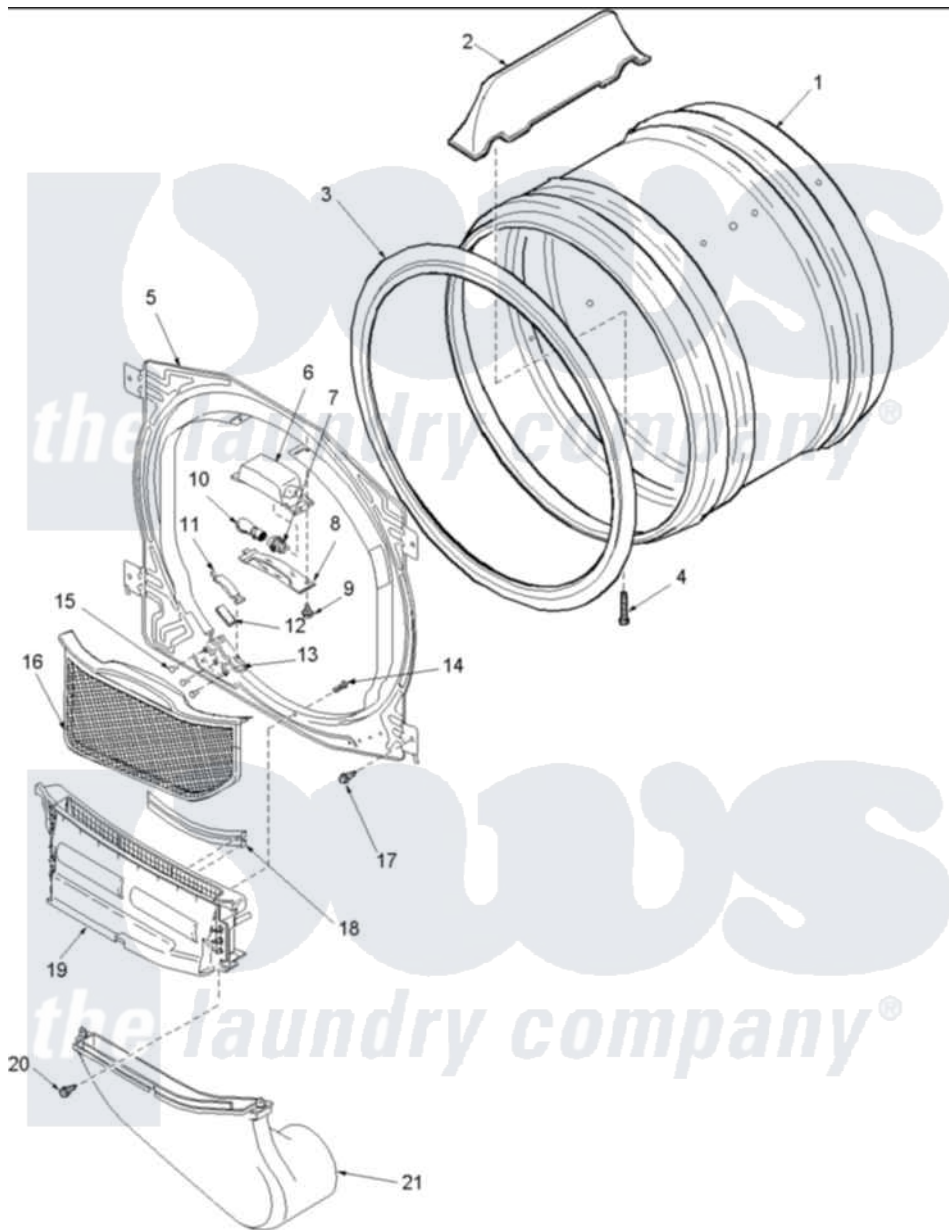

# Amana ALG956EAC (BOM: PALG956EAC) 04 - FRONT BULKHEAD, AIR DUCT & DRUM

Amana Residential Amana ALG956EAC (BOM: PALG956EAC) Dryer Parts Parts Diagram 04 - FRONT BULKHEAD, AIR DUCT & DRUM

Click on the part number to view part

Item	Original Part Number	Replaced By	Status	Part Description
1	Y504468		Not Available	ASSY CYLINDER
2	503703	<a href="#">12002559</a>		Baffle Kit
3	501801	<a href="#">37001132</a>		Seal, Cylinder
4	<a href="#">Y62588</a>			Screw, 10BT-12 X 1 Tap
5	503616W	<a href="#">503616WP</a>		Assembly, Frt Bulkhead
6	503622	<a href="#">Y504452</a>		Light Assembly
7	504458	<a href="#">Y504452</a>		Light Assembly
8	<a href="#">40094301</a>			Lens, Light
9	500227	<a href="#">505295</a>		Screw, No.8ab-16 x 3/4 PH
10	Y60954	<a href="#">67001316</a>		Bulb, Light
11	40116501	<a href="#">37001298</a>		Glide- Dry
12	500121	<a href="#">510189</a>		Pad Felt
13	<a href="#">37001036</a>			Bracket, Cylinder Glide
15	37001031	<a href="#">3370225</a>		Screw
16	Y503627	<a href="#">37001142</a>		Filter, Lint