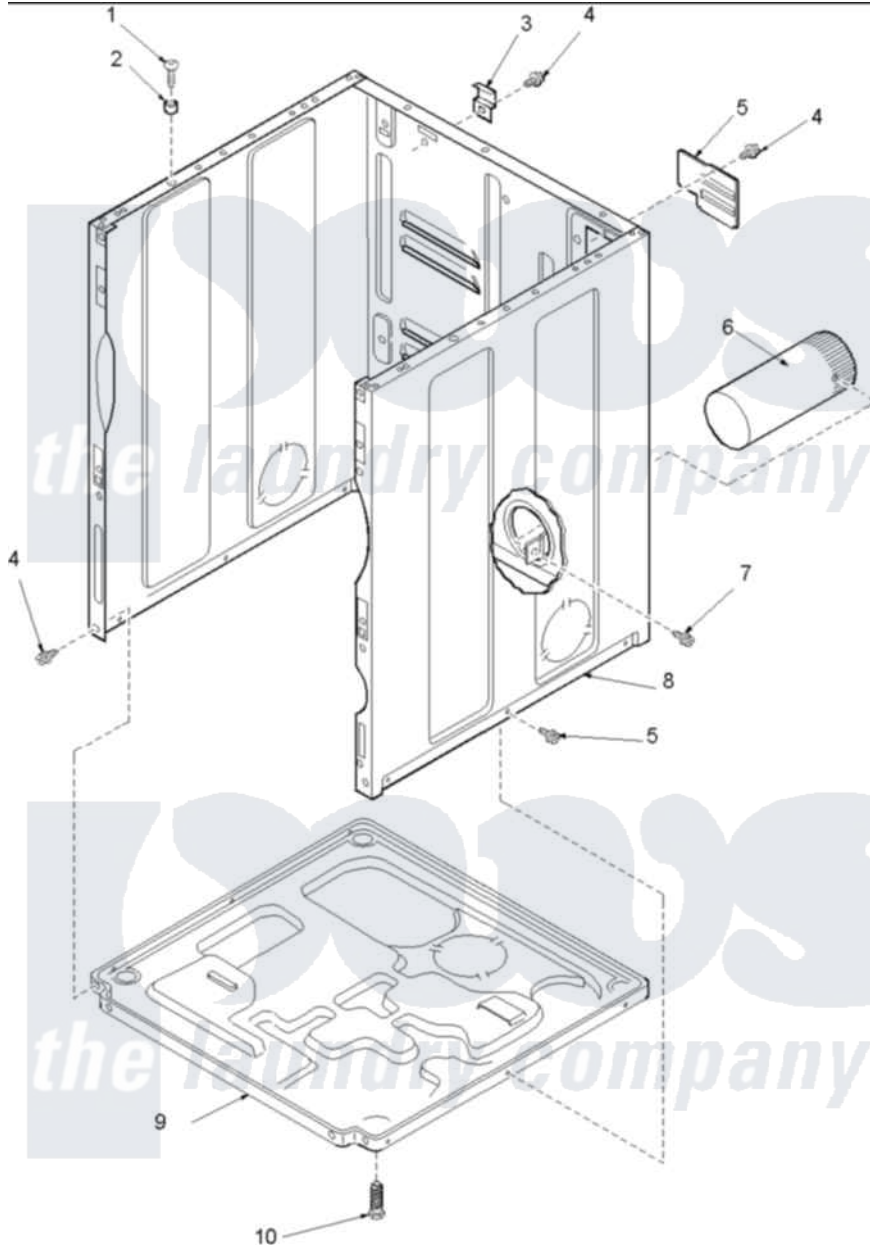

Amana ALG956EAW (BOM: PALG956EAW) 01 - CABINET AND BASE

Amana Residential Amana ALG956EAW (BOM: PALG956EAW) Dryer Parts Parts Diagram 01 - CABINET AND BASE
 Click on the part number to view part

Item	Original Part Number	Replaced By	Status	Part Description
1	32671	Y014874		Screw, Idler Arm And Sleeve
2	505187			Locator, Panel
3	500003			Hinge, Top
5	503293			Plate, Access Cover
6	505518			Duct, Exhaust
8	40076402W	37001284		Cabinet As Pack
9	500070			Base, Dryer
10	Y500101			Leg, Leveling
NI	38384			Relief, Strain
"	502014	502014P		Assembly, Power Cord