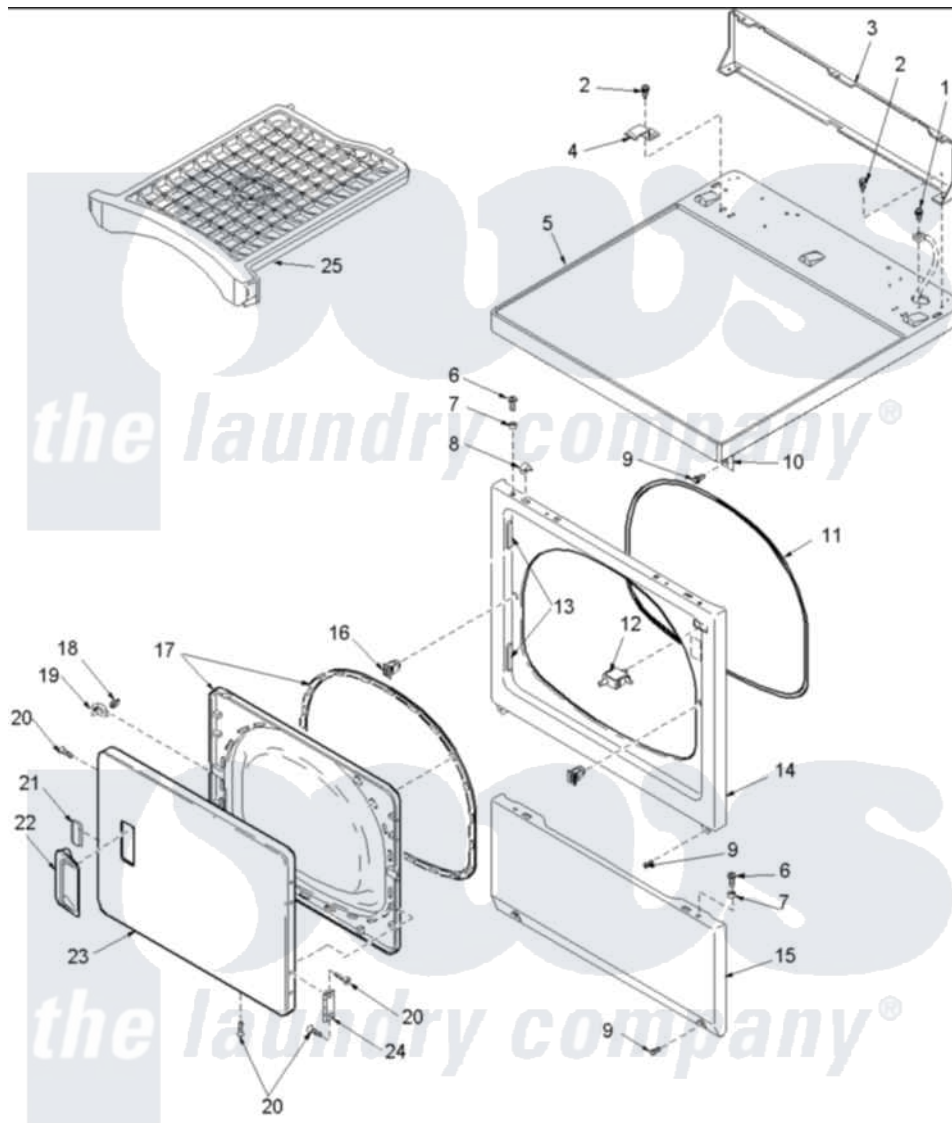

Amana ALG956EAW (BOM: PALG956EAW) 03 - DOOR AND FRONT, ACCESS, AND TOP PANELS

Amana Residential Amana ALG956EAW (BOM: PALG956EAW) Dryer Parts Parts Diagram 03 - DOOR AND FRONT, ACCESS, AND TOP PANELS
 Click on the part number to view part

Item	Original Part Number	Replaced By	Status	Part Description
3	500343		Not Available	PANEL,BACK(HOME HOOD)
4	Y503876			Clip, Hold Down
5	40070301W	37001027		Panel, Top
6	32671	Y014874		Screw, Idler Arm And Sleeve
7	505187			Locator, Panel
8	56080	22001650		Fastener, Spring
10	500084	40130801		Bracket, Top Mount
11	504005	511056		Seal Front Panel
12	Y504570	W10169313		Switch-Dor
13	503126			Plug, Hinge Hole
14	503639W	503656WP		Panel, Front
15	40045302WP	40045301WP		Panel, Access
16	54660	LA-1003		Door Catch Kit
17	503643W	37001028		Seal And Liner, Assembly
18	500039	510181		Strike Doormetal