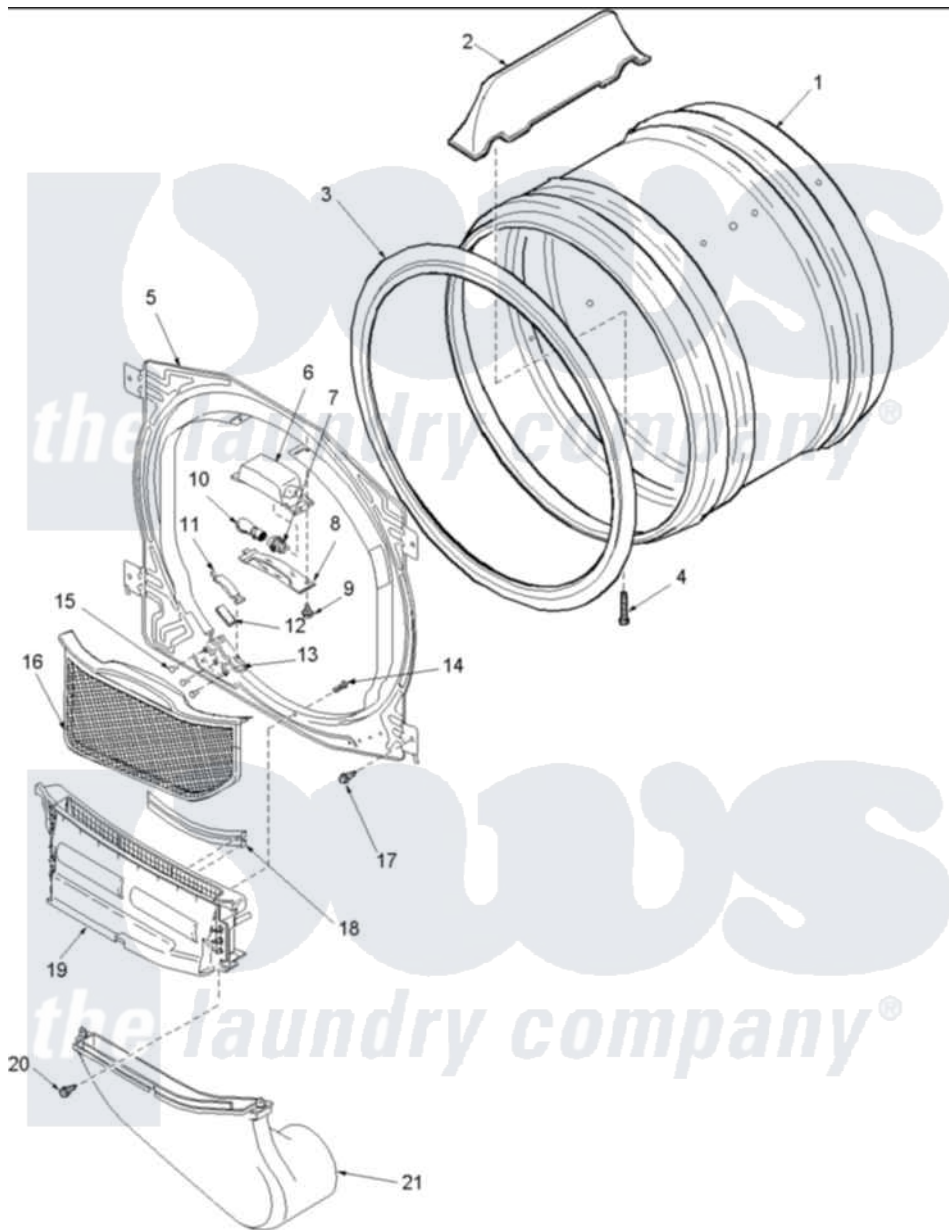

Amana ALG956EAW (BOM: PALG956EAW) 04 - FRONT BULKHEAD, AIR DUCT & DRUM

Amana Residential Amana ALG956EAW (BOM: PALG956EAW) Dryer Parts Parts Diagram 04 - FRONT BULKHEAD, AIR DUCT & DRUM
 Click on the part number to view part

Item	Original Part Number	Replaced By	Status	Part Description
1	Y504468		Not Available	ASSY CYLINDER
2	503703	12002559		Baffle Kit
3	501801	37001132		Seal, Cylinder
4	Y62588			Screw, 10BT-12 X 1 Tap
5	503616W	503616WP		Assembly, Frt Bulkhead
6	503622	Y504452		Light Assembly
7	504458	Y504452		Light Assembly
8	40094301			Lens, Light
9	500227	505295		Screw, No.8ab-16 x 3/4 PH
10	Y60954	67001316		Bulb, Light
11	40116501	37001298		Glide- Dry
12	500121	510189		Pad Felt
13	37001036			Bracket, Cylinder Glide
15	37001031	3370225		Screw
16	Y503627	37001142		Filter, Lint