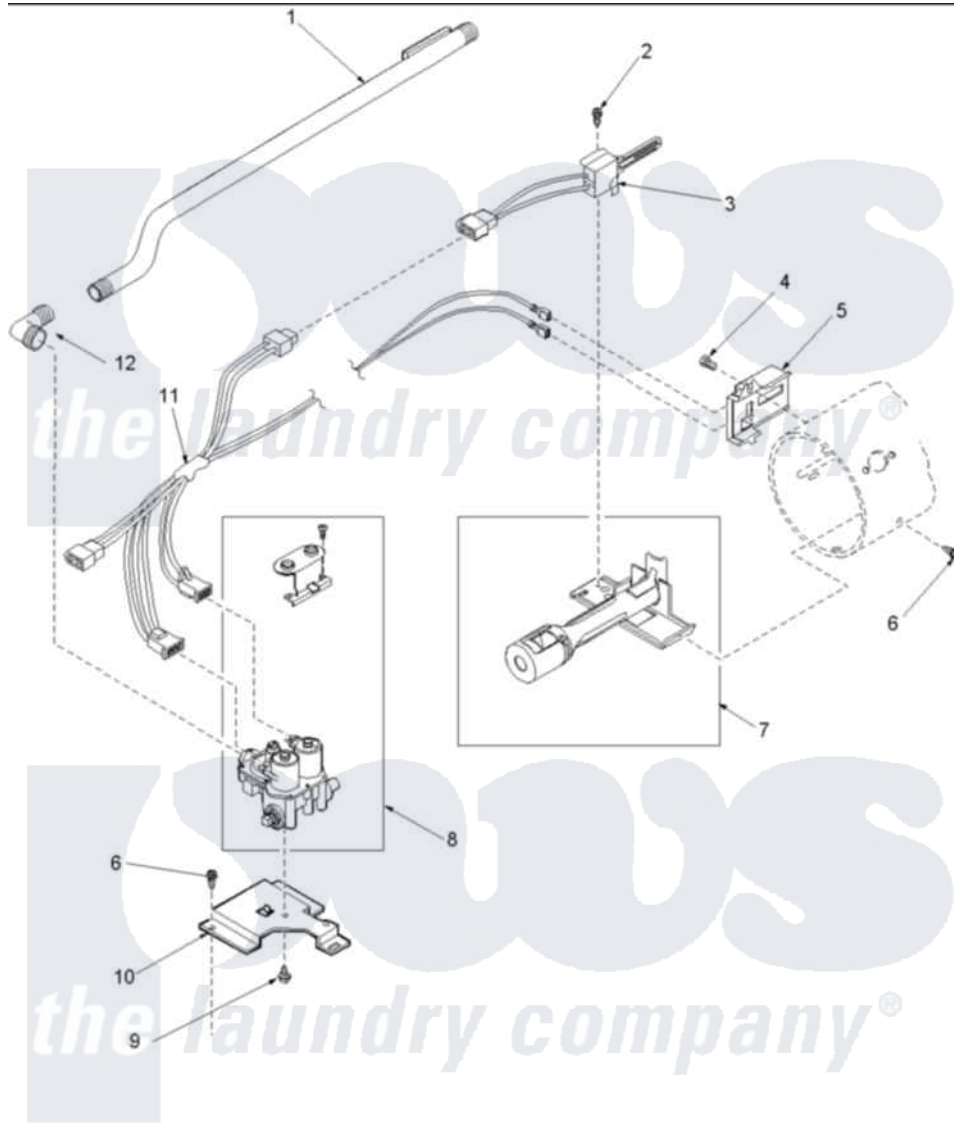

Amana ALG956EAW (BOM: PALG956EAW) 05 - GAS VALVE, IGNITER & GAS CONVERSION KIT

Amana Residential Amana ALG956EAW (BOM: PALG956EAW) Dryer Parts Parts Diagram 05 - GAS VALVE, IGNITER & GAS CONVERSION KIT
 Click on the part number to view part

Item	Original Part Number	Replaced By	Status	Part Description
1	40050201	510204		Pipe
2	51782		Not Available	SCREW, 6B-20X5/16
3	40069801	37001308		Ignitor
4	23222	3177991		Screw
5	Y56231	338906		Radiant, Sensor
6	503688			Screw, 10B-16 X .34 I
7	Y56234	37001304		Burner Ign
8	Y504091			Assembly, Valve-Gas-Single
9	56124	3370225		Screw
10	500821			Bracket, Mounting-Gas
11	40098501	37001007		Harness, Wire
12	40049801			Elbow, Brass
NI	60641	37001007		Harness, Wire