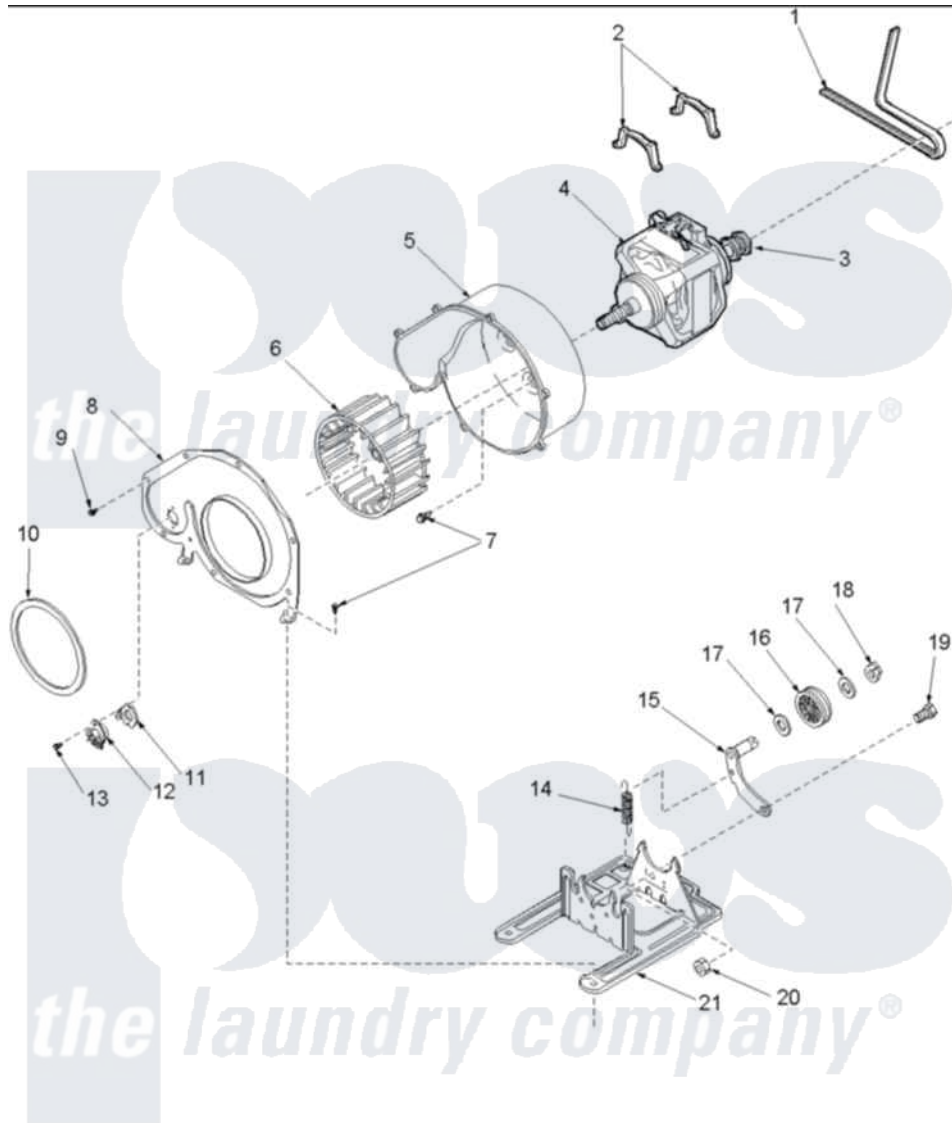

# Amana ALG956EAW (BOM: PALG956EAW) 07 - MOTOR AND FAN ASSEMBLIES

Amana Residential Amana ALG956EAW (BOM: PALG956EAW) Dryer Parts Parts Diagram 07 - MOTOR AND FAN ASSEMBLIES

Click on the part number to view part

Item	Original Part Number	Replaced By	Status	Part Description
1	<a href="#">40111201</a>			Belt, Cylinder
2	Y58047	<a href="#">660658</a>		Clamp, Motor Mounting 343481 685441
3	40048501	<a href="#">2200376</a>		Motor
4	40099801	<a href="#">2200376</a>		Motor
5	<a href="#">56020</a>			Housing, Blower
6	56000	<a href="#">510139P</a>		Assembly Blower Fan Package
8	500078	<a href="#">511969P</a>		Kit Blower Housing And Cover
9	<a href="#">31260</a>			Screw, No.8 X 3/8 Ind H
10	40090001	<a href="#">37001119</a>		Seal, Blower Housing
11	<a href="#">59500</a>			Assembly, Thermistor
13	Y33561	<a href="#">489464</a>		Screw
14	<a href="#">56076</a>			Spring, Idler
15	40113501	<a href="#">37001144</a>		Assembly- Idler

16	<a href="#">Y54414</a>	Assembly, Wheel And Bearing
17	<a href="#">52549</a>	Washer, 501 ID X3/4 Odx
18	<a href="#">23748</a>	Ring, Retaining
19	<a href="#">500824</a>	Screw, 1/4-20 Unc Hex
20	52566	<a href="#">27001225</a> Nut, Jam Mid Lock 1/4-20
21	<a href="#">503613</a>	Mount, Motor