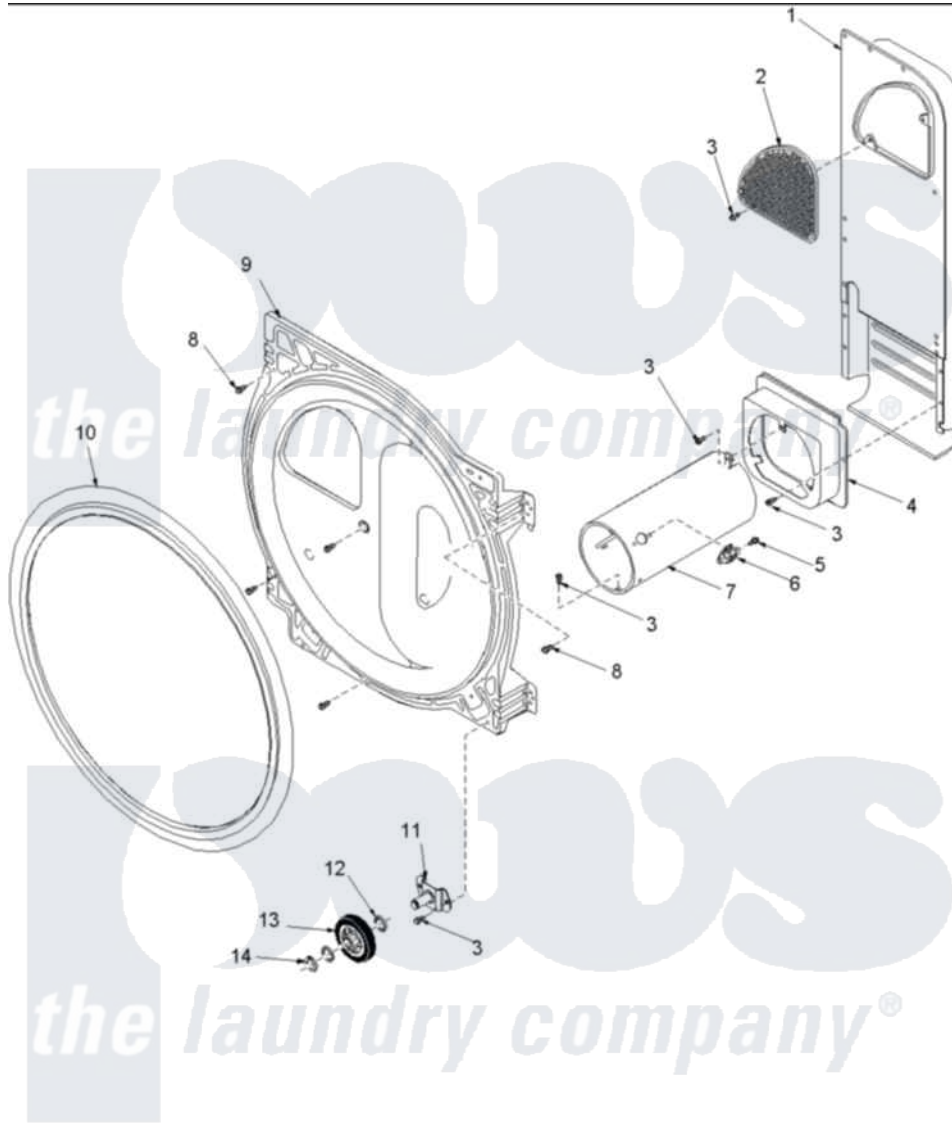

Amana ALG956EAW (BOM: PALG956EAW) 08 - REAR BULKHEAD, ROLLERS & AIR DUCT ASSY

Amana Residential Amana ALG956EAW (BOM: PALG956EAW) Dryer Parts Parts Diagram 08 - REAR BULKHEAD, ROLLERS & AIR DUCT ASSY
 Click on the part number to view part

Item	Original Part Number	Replaced By	Status	Part Description
1	503490	503605		Assembly, Heater Duct
2	500074	503605		Assembly, Heater Duct
4	500122	510101		Shroud Heat Duct
5	51782		Not Available	SCREW, 6B-20X5/16
6	Y61886			Thermostat, Limit-Blk
7	Y61888	37001303		Duct- Comb
9	504802		Not Available	BLKHD, REAR (STN STEEL)
10	501801	37001132		Seal, Cylinder
11	40113601			Assembly, Roller Brkt
12	52549			Washer, 501 ID X3/4 Odx
13	500214	37001042		Assembly, Cylinder Roller
14	23748			Ring, Retaining