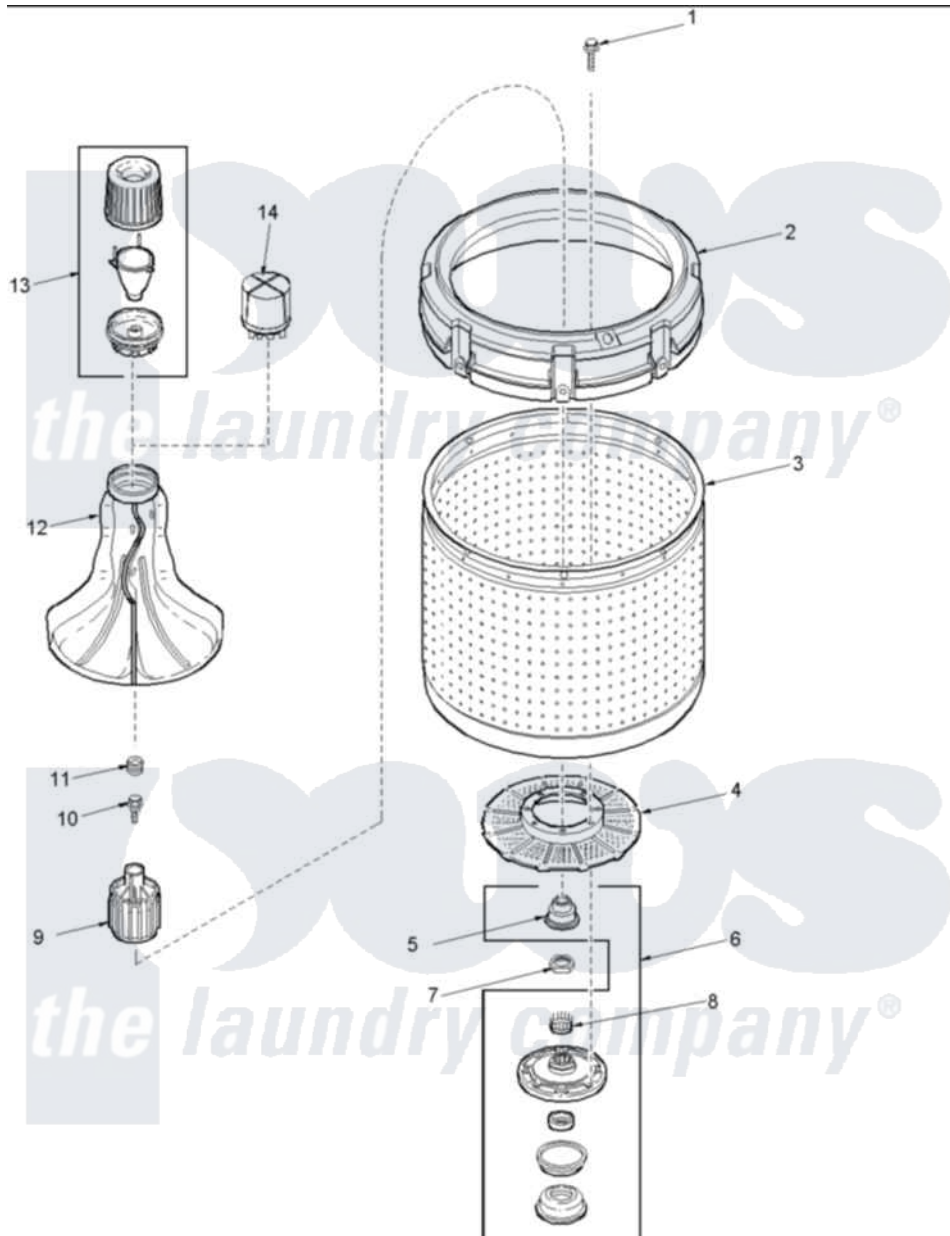

Amana ALW110RAW (BOM: PALW110RAW) 01 - Agitator, Drive Bell, Washtub and Hub

Amana Residential Amana ALW110RAW (BOM: PALW110RAW) Washer Parts Parts Diagram 01 - Agitator, Drive Bell, Washtub and Hub
 Click on the part number to view part

Item	Original Part Number	Replaced By	Status	Part Description
1	40063301	3400527		Screw
2	40002901	27001052		Balance Ring
3	40000802P	719P3		Assembly- Wash
4	40008001			Filter, Lint
5	40016101			Seal, Bell Drive
6	R9900457			Kit, Hub And Seal
7	40016301			Nut, Lock
8	40008301			Insert, Spline
9	R9900189			Kit, Drive Bell And Seal
10	40065102			Screw, Shoulder 1/4
11	40008401			Plug, Bell
12	40000501W			Agitator, Flex Vane
14	40074301W	36515		Cap, Agitator