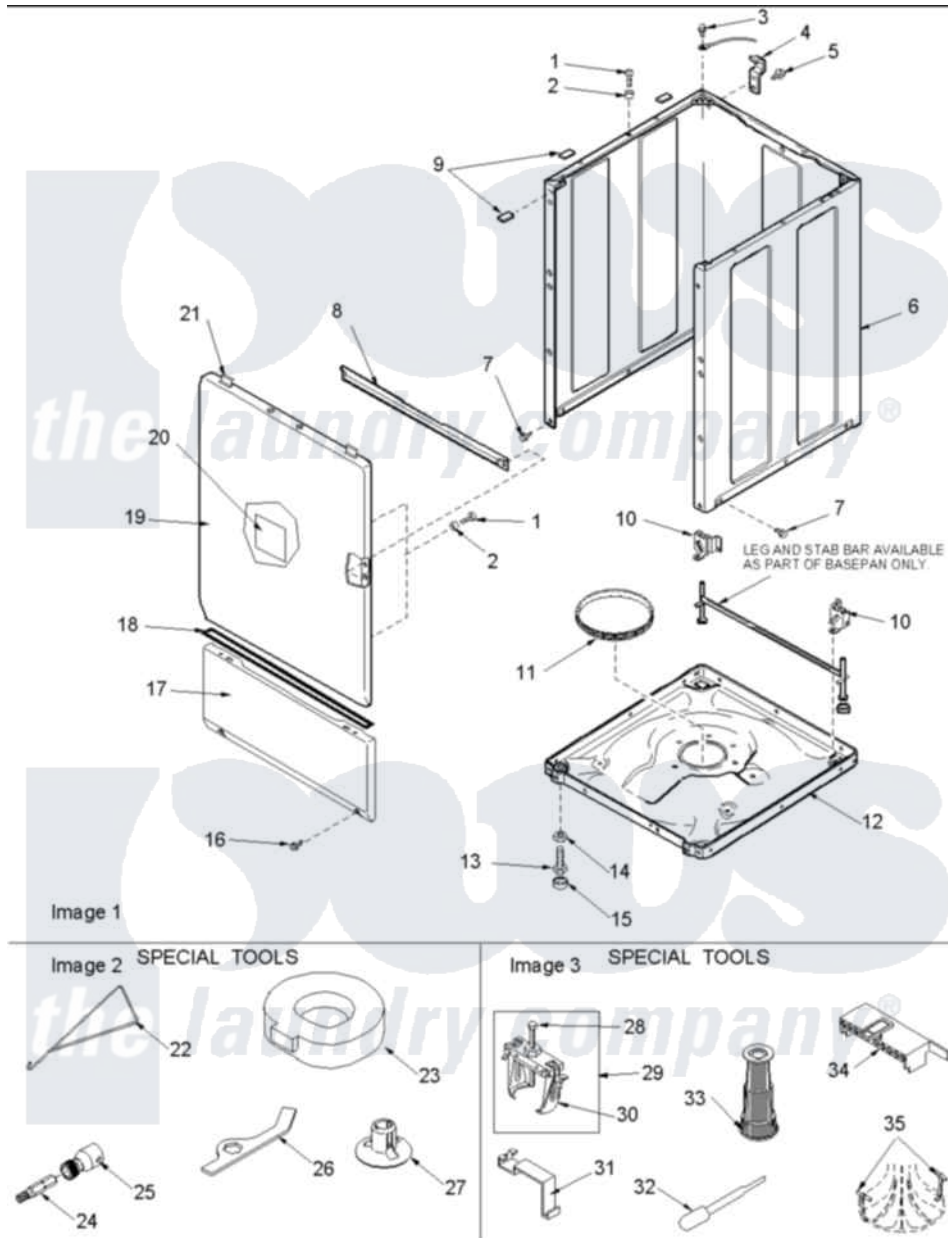

# Amana ALW110RAW (BOM: PALW110RAW) 02 - Base, Cabinet, Front and Special Tools

Amana Residential Amana ALW110RAW (BOM: PALW110RAW) Washer Parts Parts Diagram 02 - Base, Cabinet, Front and Special Tools  
 Click on the part number to view part

Item	Original Part Number	Replaced By	Status	Part Description
1	32671	<a href="#">Y014874</a>		Screw, Idler Arm And Sleeve
2	<a href="#">505187</a>			Locator, Panel
3	<a href="#">20530</a>			Screw, 10-24 x 3/8 Hex
4	<a href="#">500003</a>			Hinge, Top
5	40064801	<a href="#">3390631</a>		Screw, 10-16 X 3/8
6	40076401WP	<a href="#">37001284</a>		Cabinet As Pack
7	40038201	<a href="#">27001200</a>		Screw
8	56486		Not Available	BRACE, TOP
9	<a href="#">Y56128</a>			Pad, Bumper
10	<a href="#">40031501</a>			Bracket, Self Leveling
11	<a href="#">40037401</a>			Ring, Friction
12	40031201P	<a href="#">27001226</a>		Base Lev
13	40039001	<a href="#">22003428</a>		Leg, Adjustable
14	<a href="#">40038101</a>			Nut, Leg
15	<a href="#">40016001</a>			Foot, Rubber

16	<a href="#">40034101</a>		Screw, No.12bx1/2
17	<a href="#">40045301WP</a>		Panel, Access
18	<a href="#">40083101</a>		Tape, Foam
19	<a href="#">40035401WP</a>		Panel, Front
20	40068901	<a href="#">22001817</a>	Sheet, Sound Damper
21	56080	<a href="#">22001650</a>	Fastener, Spring
22	289P4	<a href="#">321P4</a>	Hook, Spring
23	40068201	<a href="#">27001185</a>	Brace- Shp
24	<a href="#">282P4</a>		T25 Tamper Resistant Bit
25	<a href="#">24161</a>		Torx Bit Holder
26	<a href="#">306P4</a>		Hex Wrench
27	40047301	<a href="#">27001185</a>	Brace- Shp
28	<a href="#">294P4B</a>		Drive Bell Bolt
29	<a href="#">294P4</a>		Bell Tool
30	294P5A	Not Available	DRIVE BELL ARMS
31	<a href="#">273P4</a>		Tub Cover Gasket Tool
32	<a href="#">283P4</a>		Terminal Extractor Tool
33	<a href="#">293P4</a>		Seal Tool
34	<a href="#">34677</a>		10 Circuit Plug
35	<a href="#">254P4P</a>		Agitator Hooks