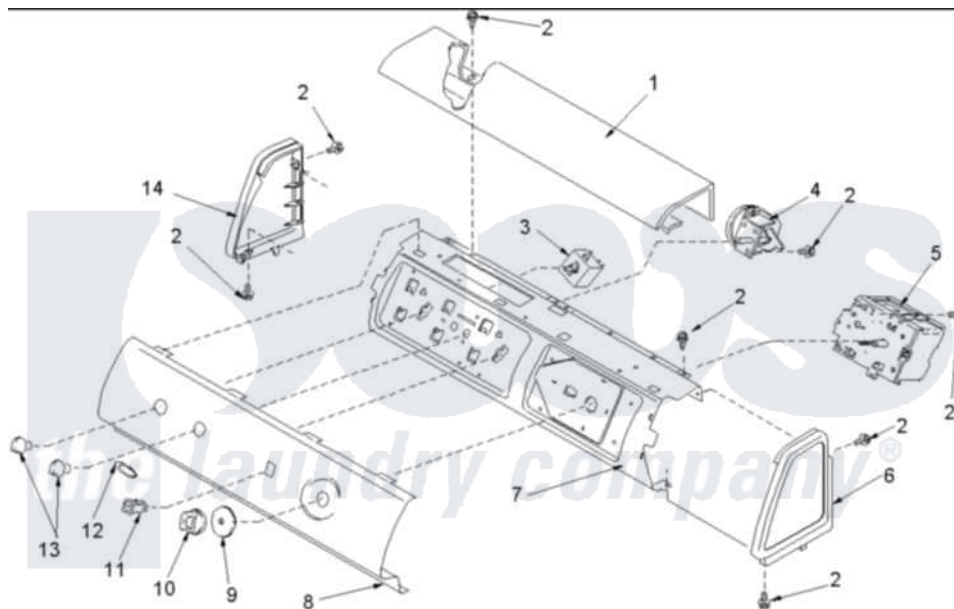

Amana ALW110RAW (BOM: PALW110RAW) 05 - Control Panels

Amana [Residential Amana ALW110RAW \(BOM: PALW110RAW\) Washer Parts](#) Parts Diagram 05 - Control Panels
 Click on the part number to view part

Item	Original Part Number	Replaced By	Status	Part Description
1	503674W			Cover, Top
2	501086	90767		Screw, 8A X 3/8 HeX Washer Head Tapping
3	40077101			Switch, Temperature Select
4	40077201			Switch, Pressure
5	40058701			Timer, 6 Cycle
6	40012701W		Not Available	ENDCAP (RT-WHT)
7	40039601			Support, Control Panel
8	40072204W		Not Available	PANEL,GRAPHIC(WHITE)
9	40013701W	27001134		Dial- Time
10	40014001W	27001133		Knob- Time
12	40083301			Medallion
13	40013401W	27001137		Knob Sele
14	40012702W			Endcap
NI	40100202	40100201		Assembly-Wire
"	40100001	27001041		Harness, Base Wire