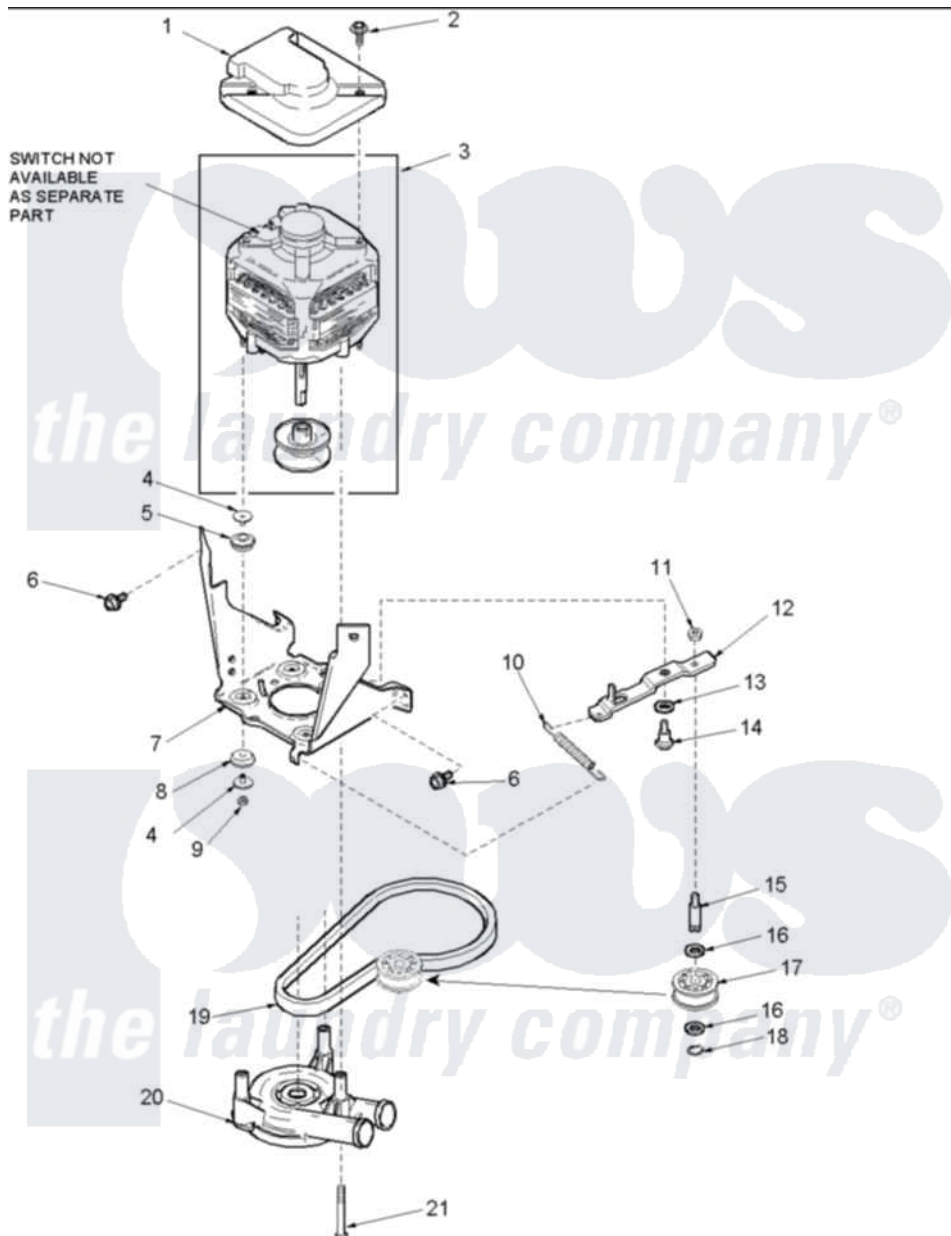

# Amana ALW110RAW (BOM: PALW110RAW) 07 - Motor, Belt, Pump, and Idler Assy

Amana Residential Amana ALW110RAW (BOM: PALW110RAW) Washer Parts Parts Diagram 07 - Motor, Belt, Pump, and Idler Assy

Click on the part number to view part

Item	Original Part Number	Replaced By	Status	Part Description
1	<a href="#">40112301</a>			Shield, Motor
2	40046701	<a href="#">4312464</a>		Screw
3	40096201	<a href="#">27001215</a>		Motor W/Pulley
4	<a href="#">40053701</a>			Post, Isolator
5	<a href="#">40053801</a>			Mount, Motor Upper
6	40105601	<a href="#">40128701</a>		Screw, 5/16-18 X .50
7	40015501		Not Available	BRACKET, MOTOR MOUNT
8	<a href="#">40054301</a>			Mount, Motor Lower
9	40095101	<a href="#">Y707702</a>		Locknut
10	<a href="#">40061401</a>			Spring, Idler Lever
11	<a href="#">40038801</a>			Jamnut, 3/8-16
12	40041001	<a href="#">40041002</a>		Lever, Idler
13	<a href="#">40054701</a>			Washer
14	<a href="#">40038901</a>			Screw, 1/4-20
15	<a href="#">56461</a>			Shaft

16	<a href="#">52549</a>		Washer, 501 ID X3/4 Odx
17	<a href="#">40045001</a>		Idler Pulley Assembly
18	<a href="#">23748</a>		Ring, Retaining
19	40053602	<a href="#">27001007</a>	Belt, Spin
20	40040301	<a href="#">27001233</a>	Pump
21	<a href="#">40063701</a>		Screw, 10-16 x 1.75
NI	40069501	Not Available	MOTOR MOUNT LOWER ASSEMBLY
"	40069401	Not Available	MOTOR MOUNT UPPER ASSEMBLY