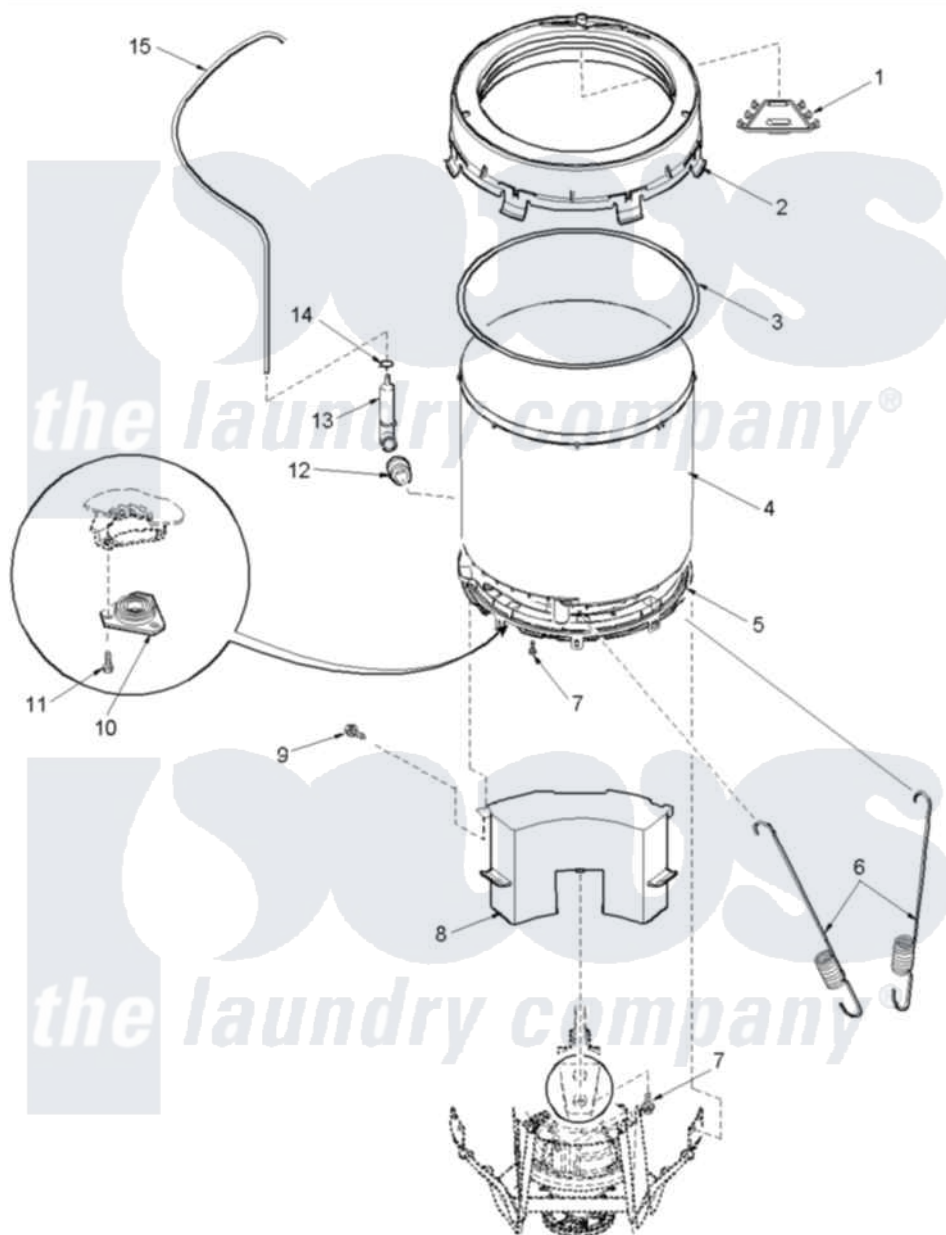

# Amana ALW110RAW (BOM: PALW110RAW) 08 - Outer Tub and Pressure Tube

Amana Residential Amana ALW110RAW (BOM: PALW110RAW) Washer Parts Parts Diagram 08 - Outer Tub and Pressure Tube

[Click on the part number to view part](#)

Item	Original Part Number	Replaced By	Status	Part Description
1	40001901		Not Available	CHANNEL, WATER INLET
2	40111101		Not Available	COVER, OUTER TUB
3	<a href="#">40076601</a>			Gasket, Tub Cover
4	40111001	<a href="#">40111001P</a>		Tub, Plastic Outer
5	40001102	<a href="#">40001102P</a>		Bottom, Outer Tub
6	<a href="#">40045202</a>			Spring, Tall Tub
7	<a href="#">40064301</a>			Screw, 1/4-15 x 3/4 Hex
8	<a href="#">40015901</a>			Assembly Counter Weight
9	<a href="#">40070401</a>			Screw, 1/4-20 x 7/8 Hex
10	40004201	<a href="#">40004201P</a>		Main Bearing Assembly
11	40105601	<a href="#">40128701</a>		Screw, 5/16-18 X .50
12	<a href="#">40037801</a>			Grommet
13	<a href="#">40008501</a>			Assembly, Pressure Bulb
14	40109101	<a href="#">285655</a>		Clamp, Hose
15	40065001	<a href="#">21001748</a>		Hose, Pressure Switch