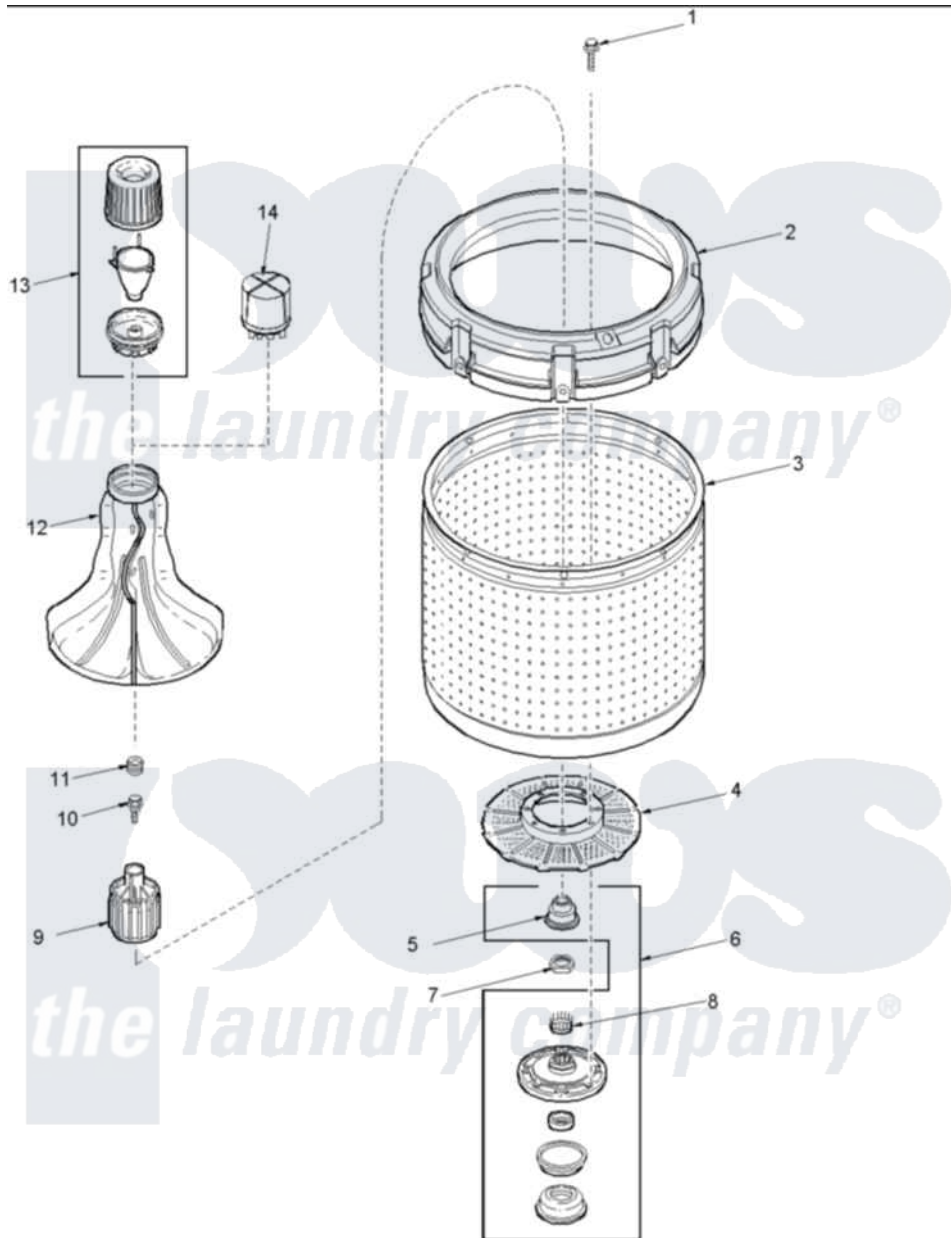

Amana ALW210RAW (BOM: PALW210RAW) 01 - Agitator, Drive Bell, Washtub and Hub

Amana Residential Amana ALW210RAW (BOM: PALW210RAW) Washer Parts Parts Diagram 01 - Agitator, Drive Bell, Washtub and Hub
 Click on the part number to view part

| Item | Original Part Number | Replaced By | Status | Part Description |
|------|---------------------------|--------------------------|--------|--------------------------|
| 1 | 40063301 | 3400527 | | Screw |
| 2 | 40002901 | 27001052 | | Balance Ring |
| 3 | 40000802P | 719P3 | | Assembly- Wash |
| 4 | 40008001 | | | Filter, Lint |
| 5 | 40016101 | | | Seal, Bell Drive |
| 6 | R9900457 | | | Kit, Hub And Seal |
| 7 | 40016301 | | | Nut, Lock |
| 8 | 40008301 | | | Insert, Spline |
| 9 | R9900189 | | | Kit, Drive Bell And Seal |
| 10 | 40065102 | | | Screw, Shoulder 1/4 |
| 11 | 40008401 | | | Plug, Bell |
| 12 | 40000501W | | | Agitator, Flex Vane |
| 14 | 40074301W | 36515 | | Cap, Agitator |