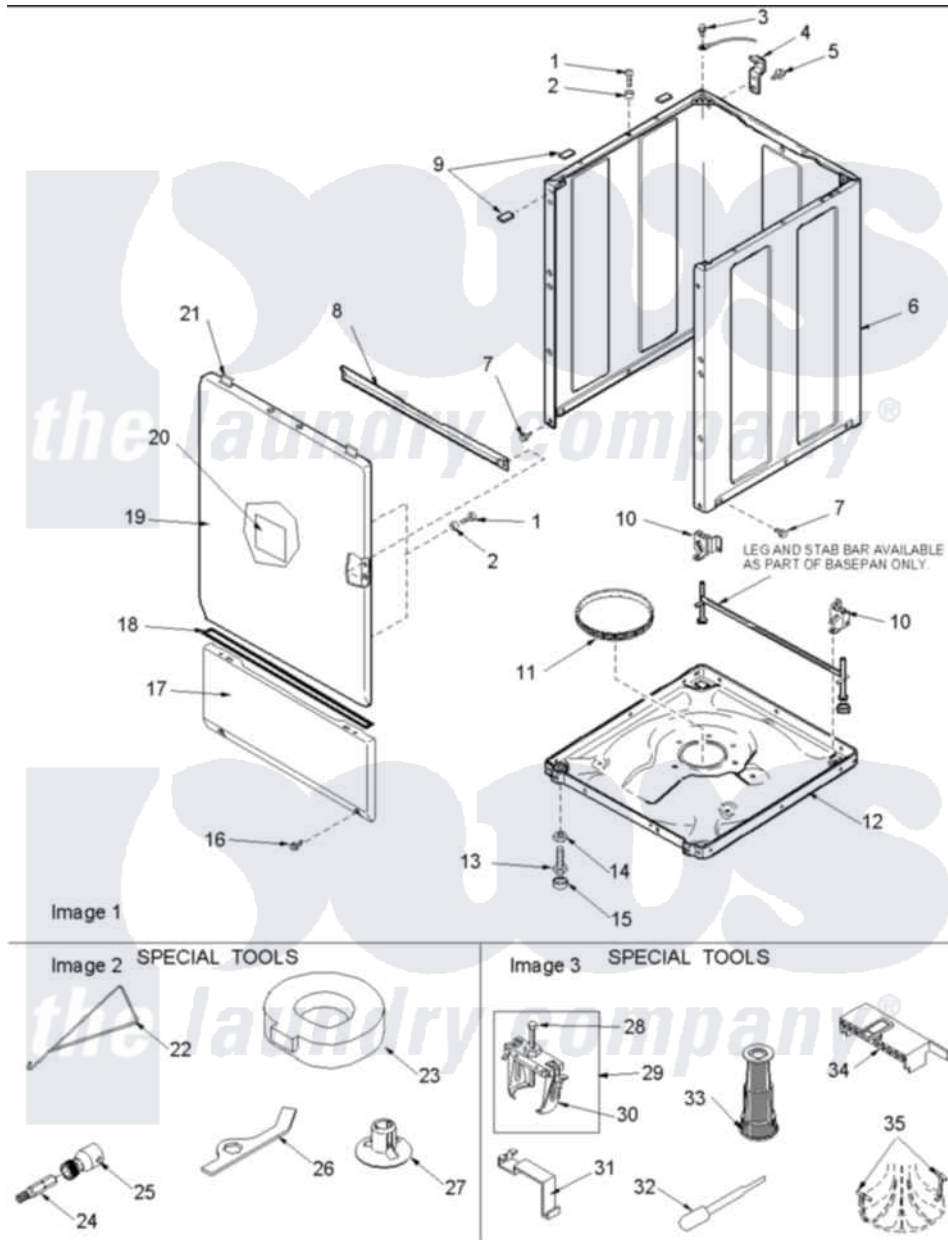

Amana ALW210RAW (BOM: PALW210RAW) 02 - Base, Cabinet, Front and Special Tools

Amana Residential Amana ALW210RAW (BOM: PALW210RAW) Washer Parts Parts Diagram 02 - Base, Cabinet, Front and Special Tools
 Click on the part number to view part

Item	Original Part Number	Replaced By	Status	Part Description
1	32671	Y014874		Screw, Idler Arm And Sleeve
2	505187			Locator, Panel
3	20530			Screw, 10-24 x 3/8 Hex
4	500003			Hinge, Top
5	40064801	3390631		Screw, 10-16 X 3/8
6	40076401WP	37001284		Cabinet As Pack
7	40038201	27001200		Screw
8	56486		Not Available	BRACE, TOP
9	Y56128			Pad, Bumper
10	40031501			Bracket, Self Leveling
11	40037401			Ring, Friction
12	40031201P	27001226		Base Lev
13	40039001	22003428		Leg, Adjustable
14	40038101			Nut, Leg
15	40016001			Foot, Rubber

16	40034101		Screw, No.12bx1/2
17	40045301WP		Panel, Access
18	40083101		Tape, Foam
19	40035401WP		Panel, Front
20	40068901	22001817	Sheet, Sound Damper
21	56080	22001650	Fastener, Spring
22	289P4	321P4	Hook, Spring
23	40068201	27001185	Brace- Shp
24	282P4		T25 Tamper Resistant Bit
25	24161		Torx Bit Holder
26	306P4		Hex Wrench
27	40047301	27001185	Brace- Shp
28	294P4B		Drive Bell Bolt
29	294P4		Bell Tool
30	294P5A	Not Available	DRIVE BELL ARMS
31	273P4		Tub Cover Gasket Tool
32	283P4		Terminal Extractor Tool
33	293P4		Seal Tool
34	34677		10 Circuit Plug
35	254P4P		Agitator Hooks