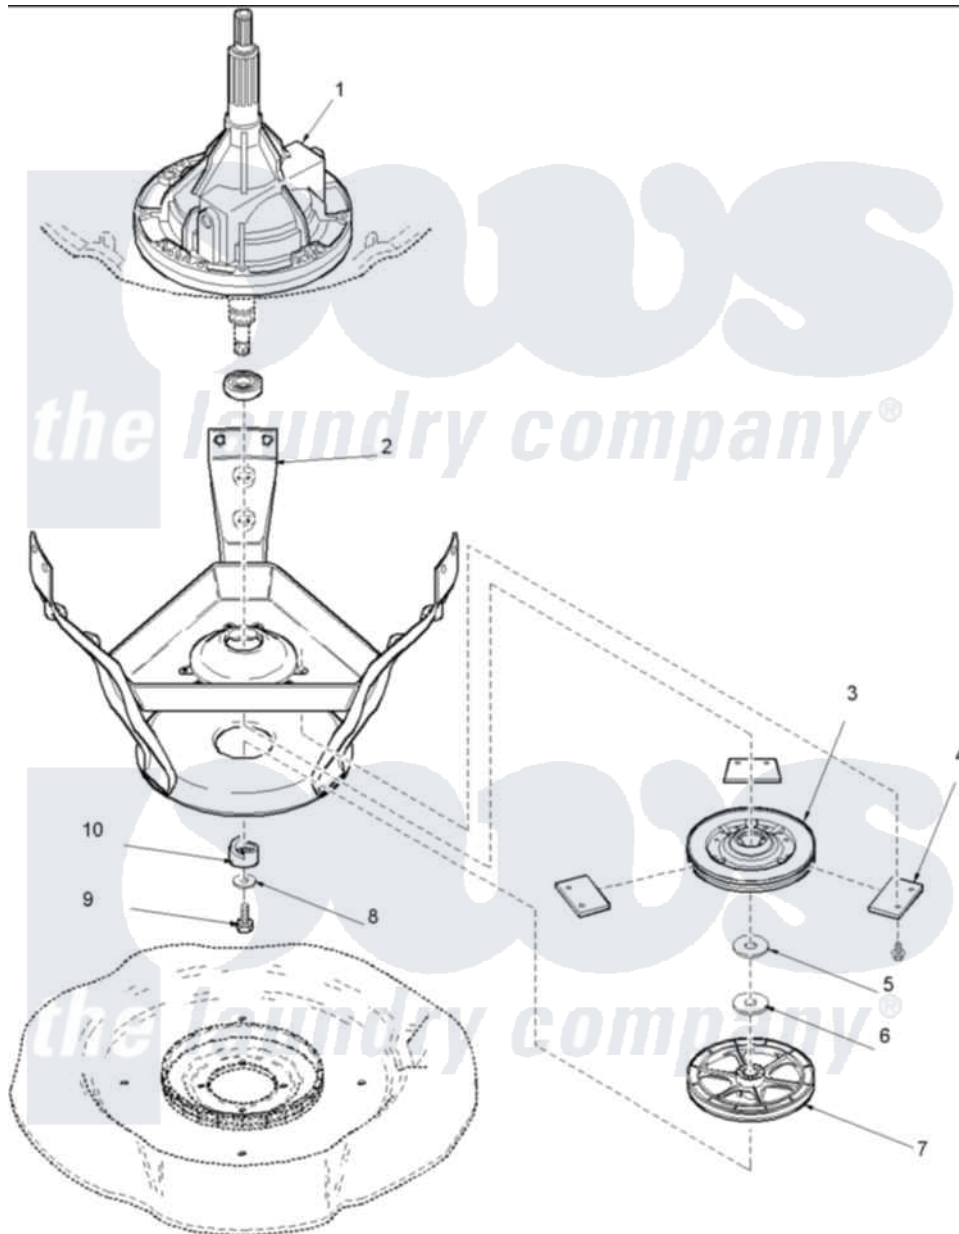

# Amana ALW210RAW (BOM: PALW210RAW) 03 - Bearings, Brake, and Transmission

Amana Residential Amana ALW210RAW (BOM: PALW210RAW) Washer Parts Parts Diagram 03 - Bearings, Brake, and Transmission  
 Click on the part number to view part

Item	Original Part Number	Replaced By	Status	Part Description
1	40065301	<a href="#">12002178</a>		Transmison
2	40070002	<a href="#">12002013</a>		Base
3	40003103	<a href="#">R9900474</a>		Brake Assembly
4	<a href="#">R0000014</a>			Kit, Brake Pad
5	<a href="#">40065701</a>			Washer, 2 Odx.63 ID
6	<a href="#">40063201</a>			Washer, Flat
7	40047201	<a href="#">40047202</a>		Pulley, Spin
8	<a href="#">40041501</a>			Washer
9	<a href="#">40063401</a>			Screw, 1/4-20 x 5/8 Hex
10	40047401	<a href="#">40047402</a>		Helix, Plastic
NI	<a href="#">26594P</a>			Grease, Silicone - 2 Oz Tube