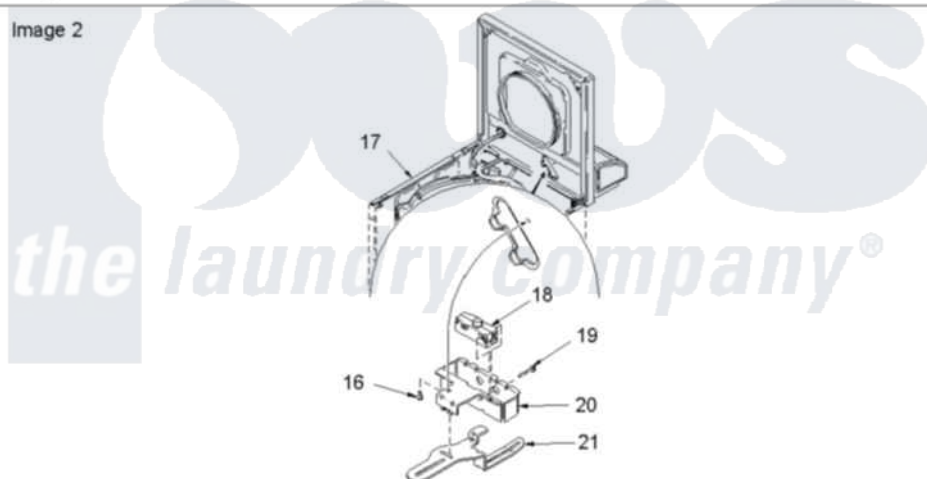

Amana ALW210RAW (BOM: PALW210RAW) 04 - Cabinet Top, Door, and Door Switch

Image 1

Image 2

Amana Residential Amana ALW210RAW (BOM: PALW210RAW) Washer Parts Parts Diagram 04 - Cabinet Top, Door, and Door Switch

[Click on the part number to view part](#)

Item	Original Part Number	Replaced By	Status	Part Description
1	40111301W	27001093		Lid
2	40051401		Not Available	PANEL,HOME HOOD BACK
3	501086	90767		Screw, 8A X 3/8 HeX Washer Head Tapping
4	40038001			Bumper
5	40039201	W10119828		Screw, Lid Hinge Mounting
6	40008201			Bushing, Hinge
7	40094002			Hinge, Lid Left Stop
8	40094101			Hinge, Lid Right Pass
9	20530			Screw, 10-24 x 3/8 Hex
10	40093901			Dispenser, Bleach
11	40063901			Clip, Hold Down
12	40000202W	27001182		Top
13	40102101			Cap, Hinge
14	503661	27001200		Screw

15	56080	22001650	Fastener, Spring
16	501086	90767	Screw, 8A X 3/8 HeX Washer Head Tapping
17	40076401WP	37001284	Cabinet As Pack
18	40035001	27001095	Switch, Lid
19	40040701		Screw, Tapping No.6b-20
20	40009801		Holder, Lid Switch
21	40009701		Arm, Lid Switch