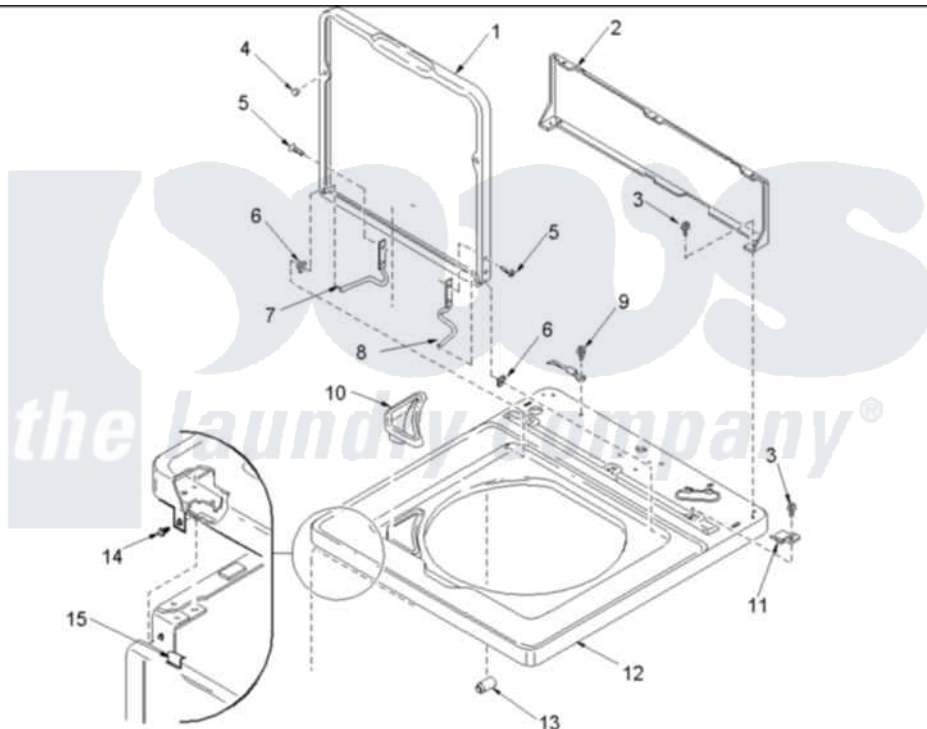

Amana ALW210RAW (BOM: PALW210RAW) 04 - Cabinet Top, Door, and Door Switch

Image 1

Image 2

Amana Residential Amana ALW210RAW (BOM: PALW210RAW) Washer Parts Parts Diagram 04 - Cabinet Top, Door, and Door Switch

[Click on the part number to view part](#)

Item	Original Part Number	Replaced By	Status	Part Description
1	40111301W	27001093		Lid
2	40051401		Not Available	PANEL,HOME HOOD BACK
3	501086	90767		Screw, 8A X 3/8 HeX Washer Head Tapping
4	40038001			Bumper
5	40039201	W10119828		Screw, Lid Hinge Mounting
6	40008201			Bushing, Hinge
7	40094002			Hinge, Lid Left Stop
8	40094101			Hinge, Lid Right Pass
9	20530			Screw, 10-24 x 3/8 Hex
10	40093901			Dispenser, Bleach
11	40063901			Clip, Hold Down
12	40000202W	27001182		Top
13	40102101			Cap, Hinge
14	503661	27001200		Screw

15	56080	22001650	Fastener, Spring
16	501086	90767	Screw, 8A X 3/8 HeX Washer Head Tapping
17	40076401WP	37001284	Cabinet As Pack
18	40035001	27001095	Switch, Lid
19	40040701		Screw, Tapping No.6b-20
20	40009801		Holder, Lid Switch
21	40009701		Arm, Lid Switch