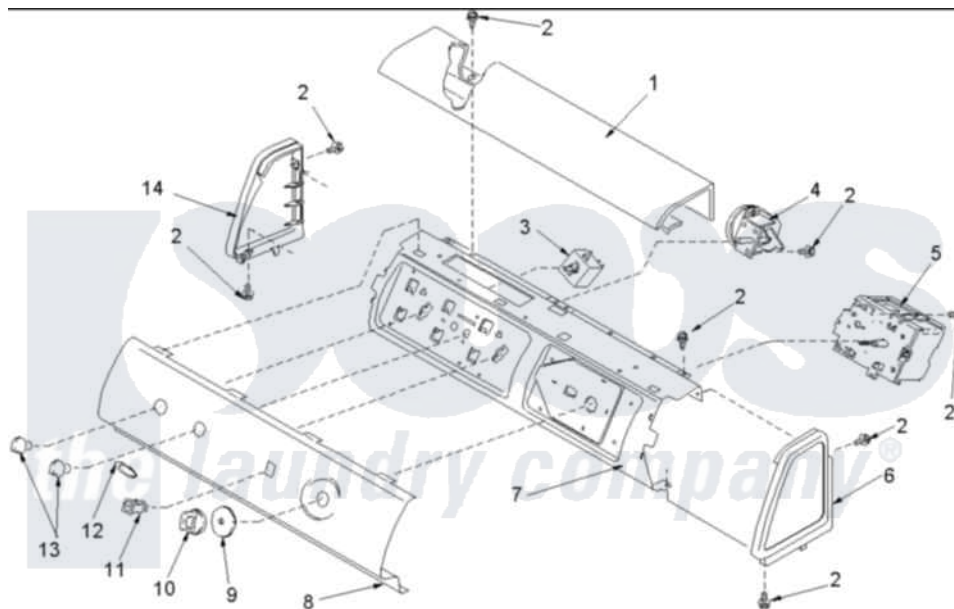

# Amana ALW210RAW (BOM: PALW210RAW) 05 - Control Panels

Amana [Residential Amana ALW210RAW \(BOM: PALW210RAW\) Washer Parts](#) Parts Diagram 05 - Control Panels  
 Click on the part number to view part

Item	Original Part Number	Replaced By	Status	Part Description
1	<a href="#">503674W</a>			Cover, Top
2	501086	<a href="#">90767</a>		Screw, 8A X 3/8 HeX Washer Head Tapping
3	<a href="#">40077101</a>			Switch, Temperature Select
4	<a href="#">40077201</a>			Switch, Pressure
5	<a href="#">40058701</a>			Timer, 6 Cycle
6	40012701W		Not Available	ENDCAP (RT-WHT)
7	<a href="#">40039601</a>			Support, Control Panel
8	<a href="#">40072304W</a>			Panel, Graphic
9	40013701W	<a href="#">27001134</a>		Dial- Time
10	40014001W	<a href="#">27001133</a>		Knob- Time
12	<a href="#">40083301</a>			Medallion
13	40013401W	<a href="#">27001137</a>		Knob Sele
14	<a href="#">40012702W</a>			Endcap
NI	40100302	<a href="#">2200043</a>		Harness- W
"	40100001	<a href="#">27001041</a>		Harness, Base Wire