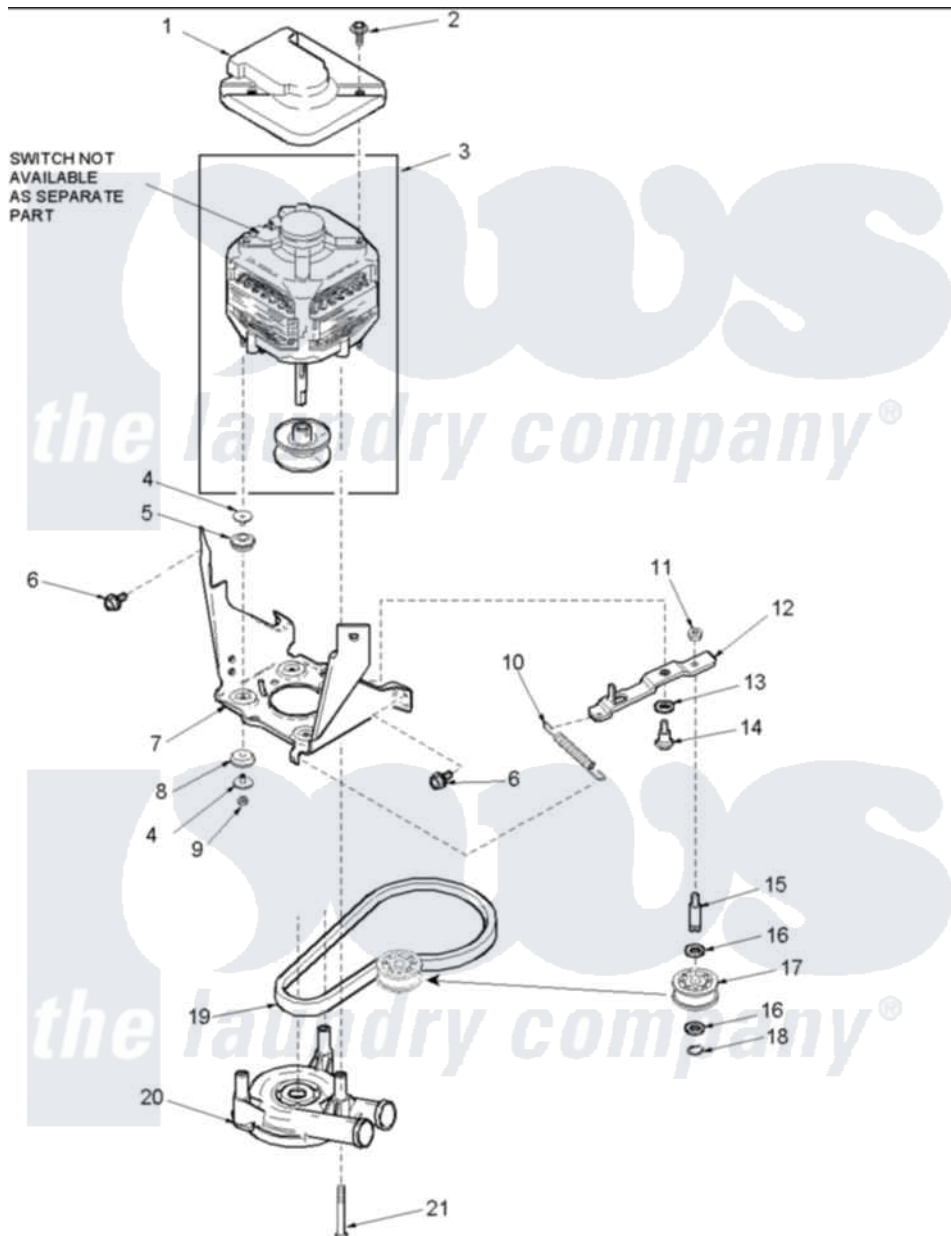

Amana ALW210RAW (BOM: PALW210RAW) 07 - Motor, Belt, Pump, and Idler Assy

Amana Residential Amana ALW210RAW (BOM: PALW210RAW) Washer Parts Parts Diagram 07 - Motor, Belt, Pump, and Idler Assy

Click on the part number to view part

Item	Original Part Number	Replaced By	Status	Part Description
1	40112301			Shield, Motor
2	40046701	4312464		Screw
3	40095001	27001215		Motor W/Pulley
4	40053701			Post, Isolator
5	40053801			Mount, Motor Upper
6	40105601	40128701		Screw, 5/16-18 X .50
7	40015501		Not Available	BRACKET, MOTOR MOUNT
8	40054301			Mount, Motor Lower
9	40095101	Y707702		Locknut
10	40061401			Spring, Idler Lever
11	40038801			Jamnut, 3/8-16
12	40041001	40041002		Lever, Idler
13	40054701			Washer
14	40038901			Screw, 1/4-20
15	56461			Shaft

16	52549		Washer, 501 ID X3/4 Odx
17	40045001		Idler Pulley Assembly
18	23748		Ring, Retaining
19	40053602	27001007	Belt, Spin
20	40040301	27001233	Pump
21	40063701		Screw, 10-16 x 1.75
NI	40069501	Not Available	MOTOR MOUNT LOWER ASSEMBLY
"	40069401	Not Available	MOTOR MOUNT UPPER ASSEMBLY