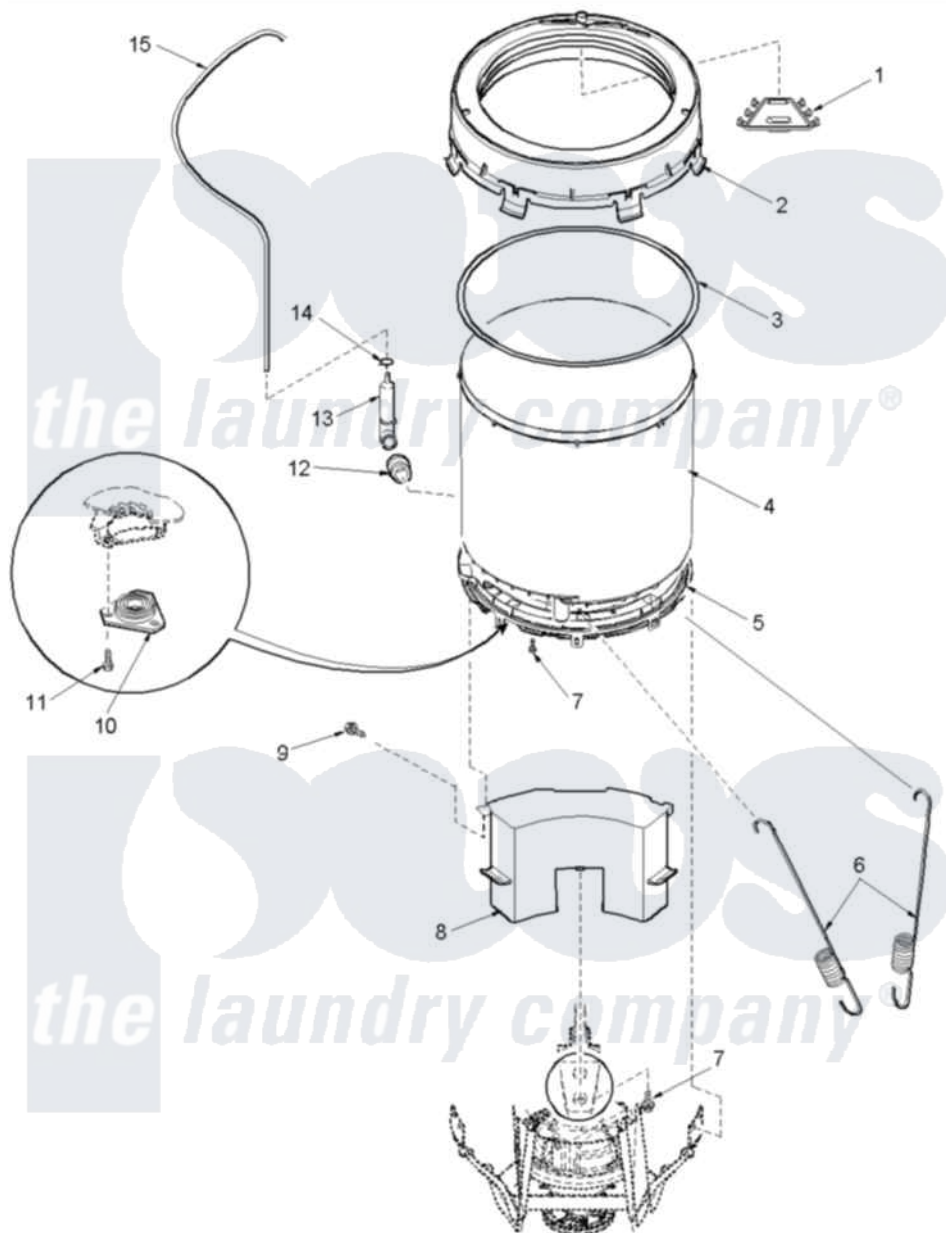

Amana ALW210RAW (BOM: PALW210RAW) 08 - Outer Tub and Pressure Tube

Amana Residential Amana ALW210RAW (BOM: PALW210RAW) Washer Parts Parts Diagram 08 - Outer Tub and Pressure Tube

[Click on the part number to view part](#)

Item	Original Part Number	Replaced By	Status	Part Description
1	40001901		Not Available	CHANNEL, WATER INLET
2	40111101		Not Available	COVER, OUTER TUB
3	40076601			Gasket, Tub Cover
4	40111001	40111001P		Tub, Plastic Outer
5	40001102	40001102P		Bottom, Outer Tub
6	40045202			Spring, Tall Tub
7	40064301			Screw, 1/4-15 x 3/4 Hex
8	40015901			Assembly Counter Weight
9	40070401			Screw, 1/4-20 x 7/8 Hex
10	40004201	40004201P		Main Bearing Assembly
11	40105601	40128701		Screw, 5/16-18 X .50
12	40037801			Grommet
13	40008501			Assembly, Pressure Bulb
14	40109101	285655		Clamp, Hose
15	40065001	21001748		Hose, Pressure Switch