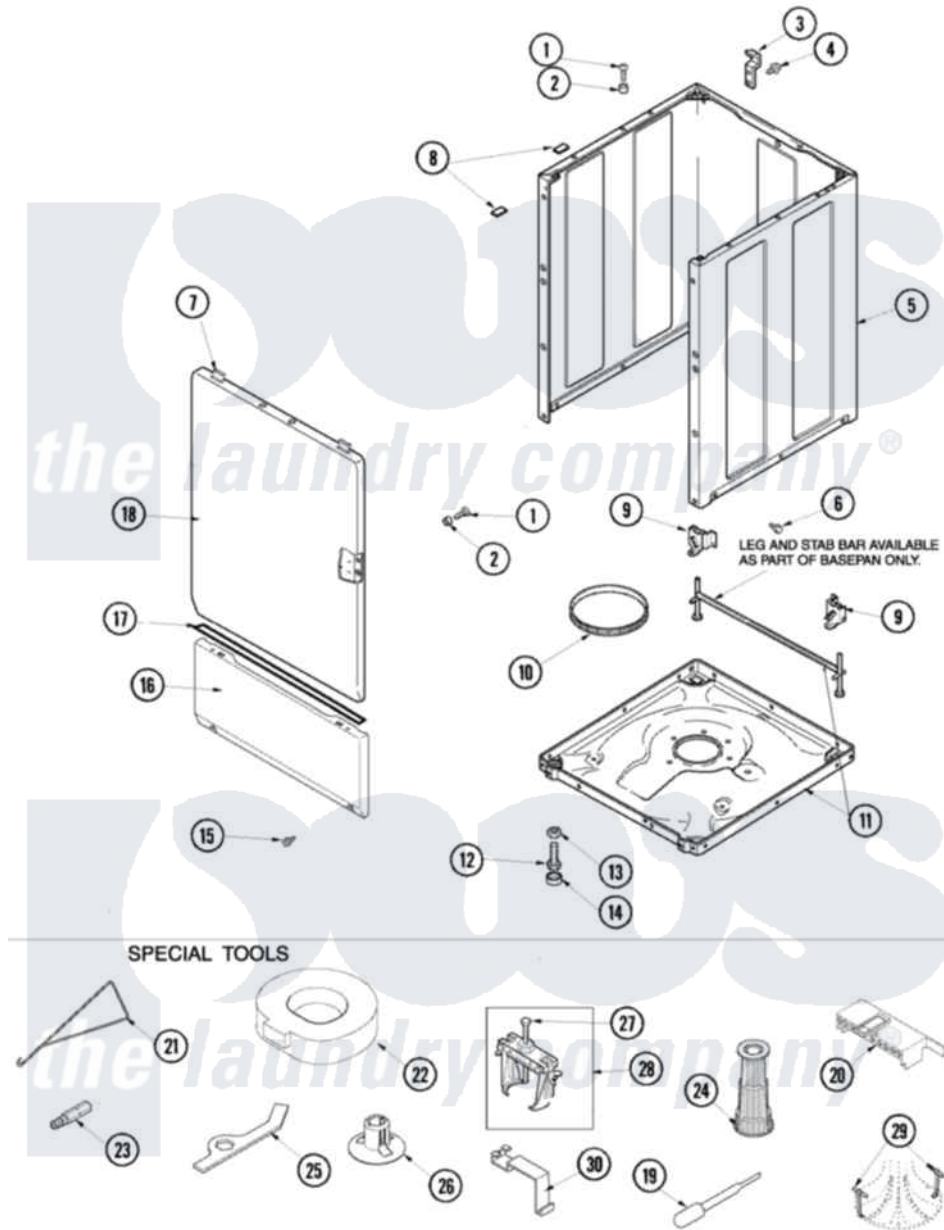

# Amana ALW210RMC 01 - CABINET, BASE & SPECIAL TOOLS

Amana Residential Amana ALW210RMC Washer Parts Parts Diagram 01 - CABINET, BASE & SPECIAL TOOLS  
 Click on the part number to view part

Item	Original Part Number	Replaced By	Status	Part Description
1	32671	<a href="#">Y014874</a>		Screw, Idler Arm And Sleeve
2	<a href="#">505187</a>			Locator, Panel
3	<a href="#">500003</a>			Hinge, Top
4	40064801	<a href="#">3390631</a>		Screw, 10-16 X 3/8
5	<a href="#">40076402CP</a>			Cabinet, Dryer And Washer
6	40038201	<a href="#">27001200</a>		Screw
7	56080	<a href="#">22001650</a>		Fastener, Spring
"	501086	<a href="#">90767</a>		Screw, 8A X 3/8 HeX Washer Head Tapping
"	<a href="#">40034202</a>			Clip, Spring
8	<a href="#">Y56128</a>			Pad, Bumper
9	<a href="#">40031501</a>			Bracket, Self Leveling
10	<a href="#">40037401</a>			Ring, Friction
11	40031201P	<a href="#">27001226</a>		Base Lev
12	40039001	<a href="#">22003428</a>		Leg, Adjustable
13	<a href="#">40038101</a>			Nut, Leg
14	<a href="#">40016001</a>			Foot, Rubber

15	<a href="#">40034101</a>		Screw, No.12bx1/2
16	<a href="#">40045301CP</a>		Panel, Access
17	<a href="#">40083101</a>		Tape, Foam
18	<a href="#">40035401CP</a>		Panel, Front
20	<a href="#">34677</a>		10 Circuit Plug
21	<a href="#">321P4</a>		Hook, Spring
22	40068201	<a href="#">27001185</a>	Brace- Shp
23	<a href="#">282P4</a>		T25 Tamper Resistant Bit
24	<a href="#">293P4</a>		Seal Tool
"	<a href="#">283P4</a>		Terminal Extractor Tool
25	<a href="#">306P4</a>		Hex Wrench
26	40047301	<a href="#">27001185</a>	Brace- Shp
27	<a href="#">294P4B</a>		Drive Bell Bolt
28	<a href="#">294P4</a>		Bell Tool
29	<a href="#">254P4P</a>		Agitator Hooks
30	<a href="#">273P4</a>		Tub Cover Gasket Tool