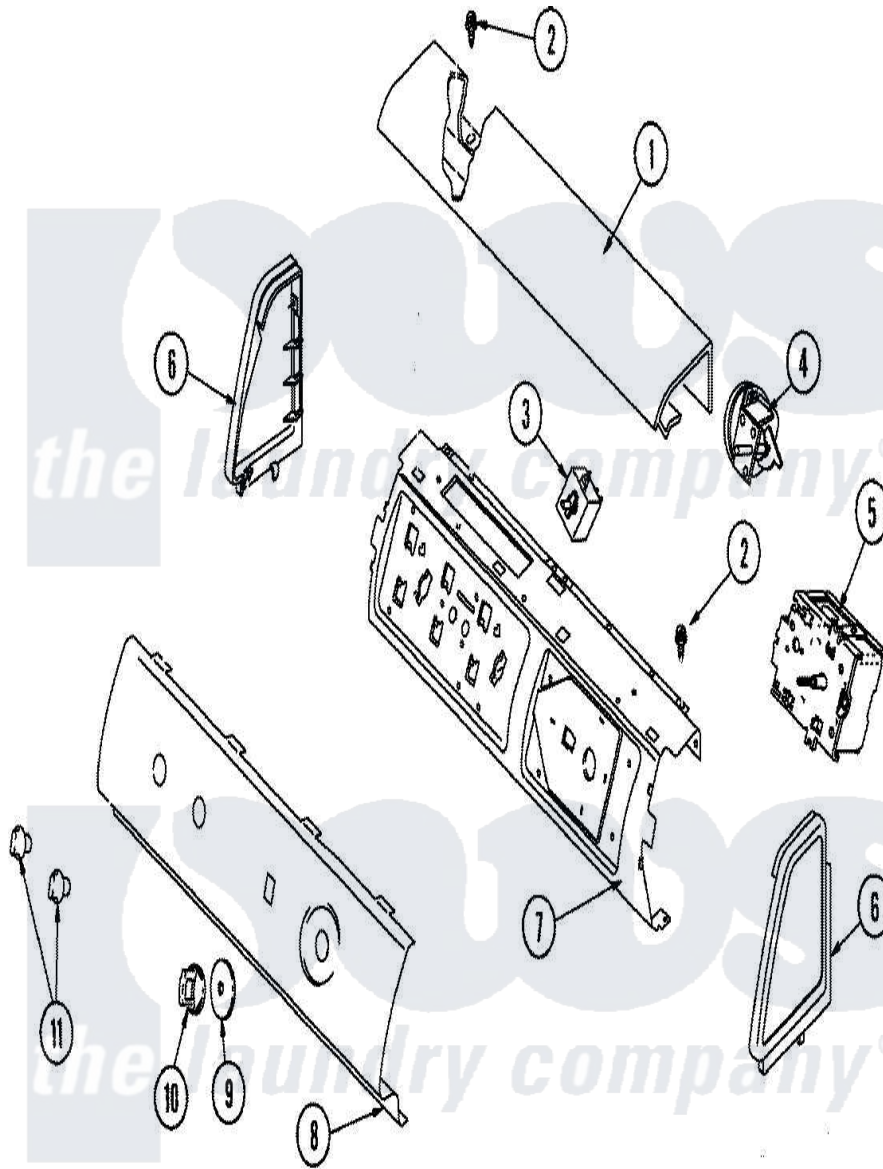

Amana ALW210RMC 02 - CONTROL PANEL

Amana [Residential Amana ALW210RMC Washer Parts](#) Parts Diagram 02 - CONTROL PANEL
 Click on the part number to view part

Item	Original Part Number	Replaced By	Status	Part Description
1	503674C			Cover, Top
2	501086	90767		Screw, 8A X 3/8 HeX Washer Head Tapping
3	40077101			Switch, Temperature Select
4	40077201			Switch, Pressure
5	40058701			Timer, 6 Cycle
6	40012702C		Not Available	ENDCAP (LT-BSQ)
"	40012701C		Not Available	ENDCAP (RT-BSQ)
7	40039601			Support, Control Panel
8	40122401C		Not Available	PANEL,GRAPHIC-210 MEXICO
"	40083301			Medallion
9	40013701C	27001134		Dial- Time
10	40014001C			Assembly, Timer Knob
11	40013401C			Assembly, Selector Knob