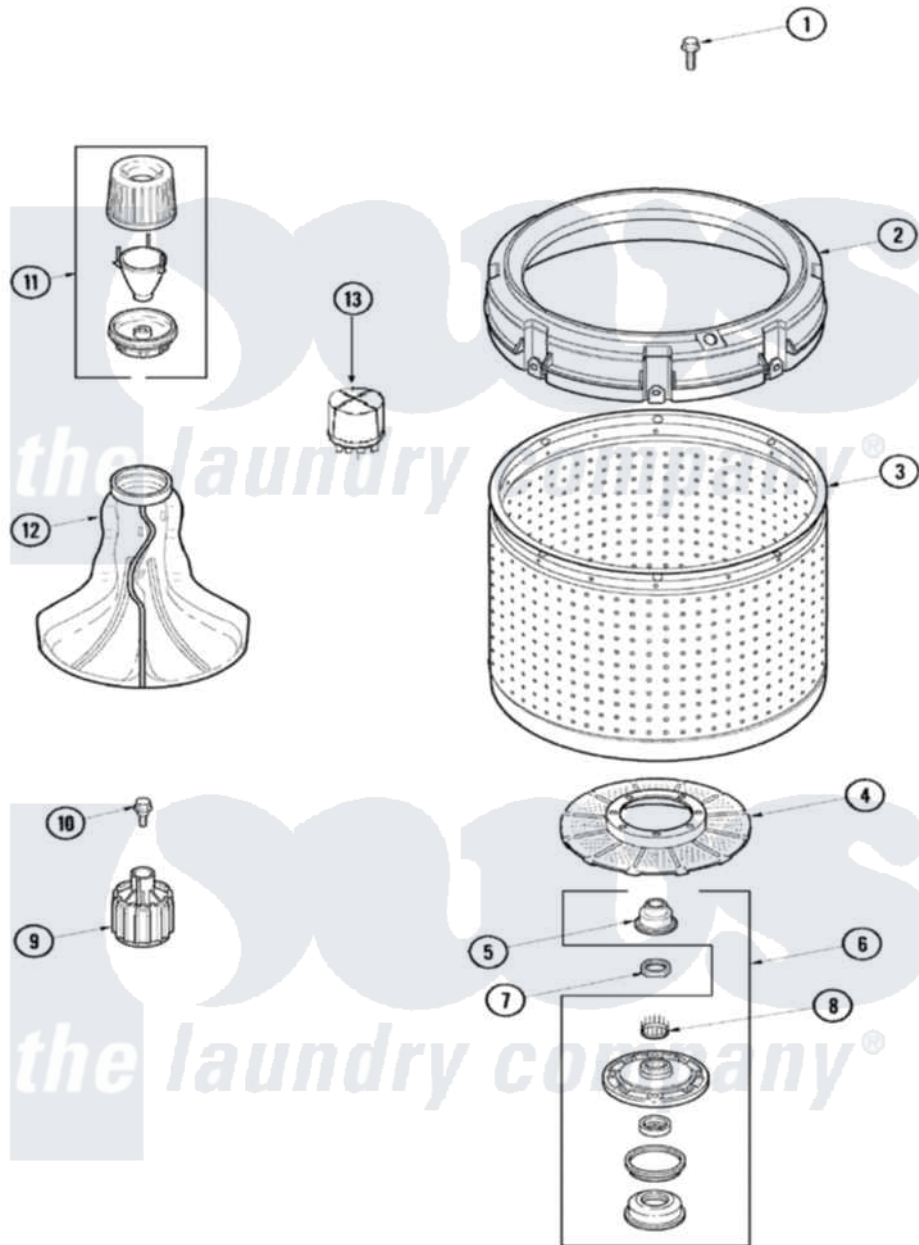

# Amana ALW210RMC 03 - INNER TUB

Amana [Residential Amana ALW210RMC Washer Parts](#) Parts Diagram 03 - INNER TUB  
 Click on the part number to view part

Item	Original Part Number	Replaced By	Status	Part Description
1	40063301	<a href="#">3400527</a>		Screw
2	40002901	<a href="#">27001052</a>		Balance Ring
3	40000801P	<a href="#">719P3</a>		Assembly- Wash
5	<a href="#">40016101</a>			Seal, Bell Drive
6	<a href="#">R9900457</a>			Kit, Hub And Seal
7	<a href="#">40016301</a>			Nut, Lock
8	<a href="#">40008301</a>			Insert, Spline
9	<a href="#">R9900189</a>			Kit, Drive Bell And Seal
10	<a href="#">40065102</a>			Screw, Shoulder 1/4
11	<a href="#">40002101W</a>			Assembly, Fabric Softner
12	<a href="#">40000501W</a>			Agitator, Flex Vane