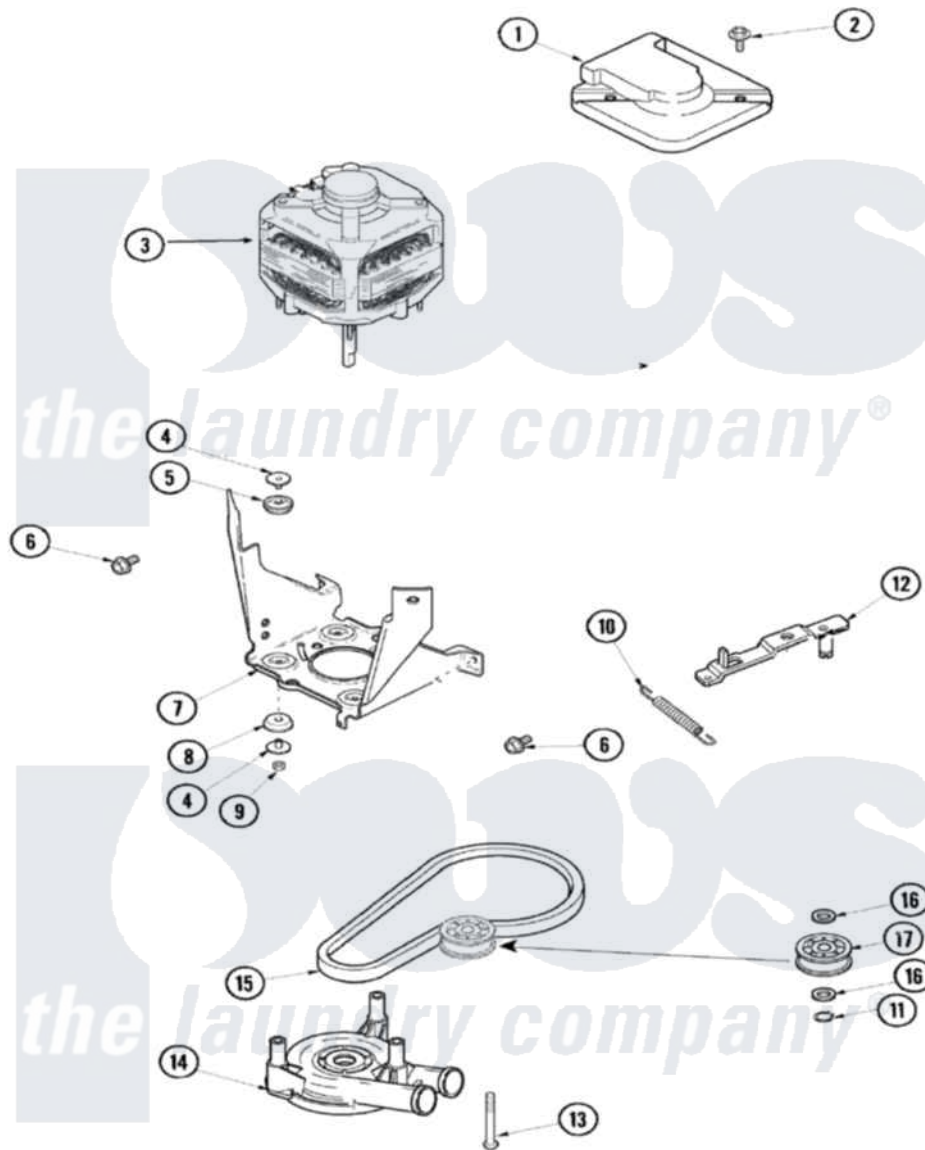

Amana ALW210RMC 06 - MOTOR, PUMP AND IDLER ASSEMBLY

Amana Residential Amana ALW210RMC Washer Parts Parts Diagram 06 - MOTOR, PUMP AND IDLER ASSEMBLY
 Click on the part number to view part

Item	Original Part Number	Replaced By	Status	Part Description
1	40112301			Shield, Motor
2	40046701	4312464		Screw
3	40116402	27001069		Motor Mex
"	40084501			Capacitor
"	40047001	27001107		Clamp, Capacitor
4	40053701			Post, Isolator
5	40053801			Mount, Motor Upper
6	40105601	40128701		Screw, 5/16-18 X .50
7	40015501		Not Available	BRACKET, MOTOR MOUNT
8	40054301			Mount, Motor Lower
9	40095101	Y707702		Locknut
10	37366			Spring, Idler
11	23748			Ring, Retaining
12	27001028			Idler Lever Assembly
13	40063701			Screw, 10-16 x 1.75
14	40040301	27001233		Pump

15	27001006	Belt, Spin And Agitator
16	52549	Washer, 501 ID X3/4 Odx
17	27001225	Nut, Jam Mid Lock 1/4-20
"	40045001	Idler Pulley Assembly
"	40038901	Screw, 1/4-20