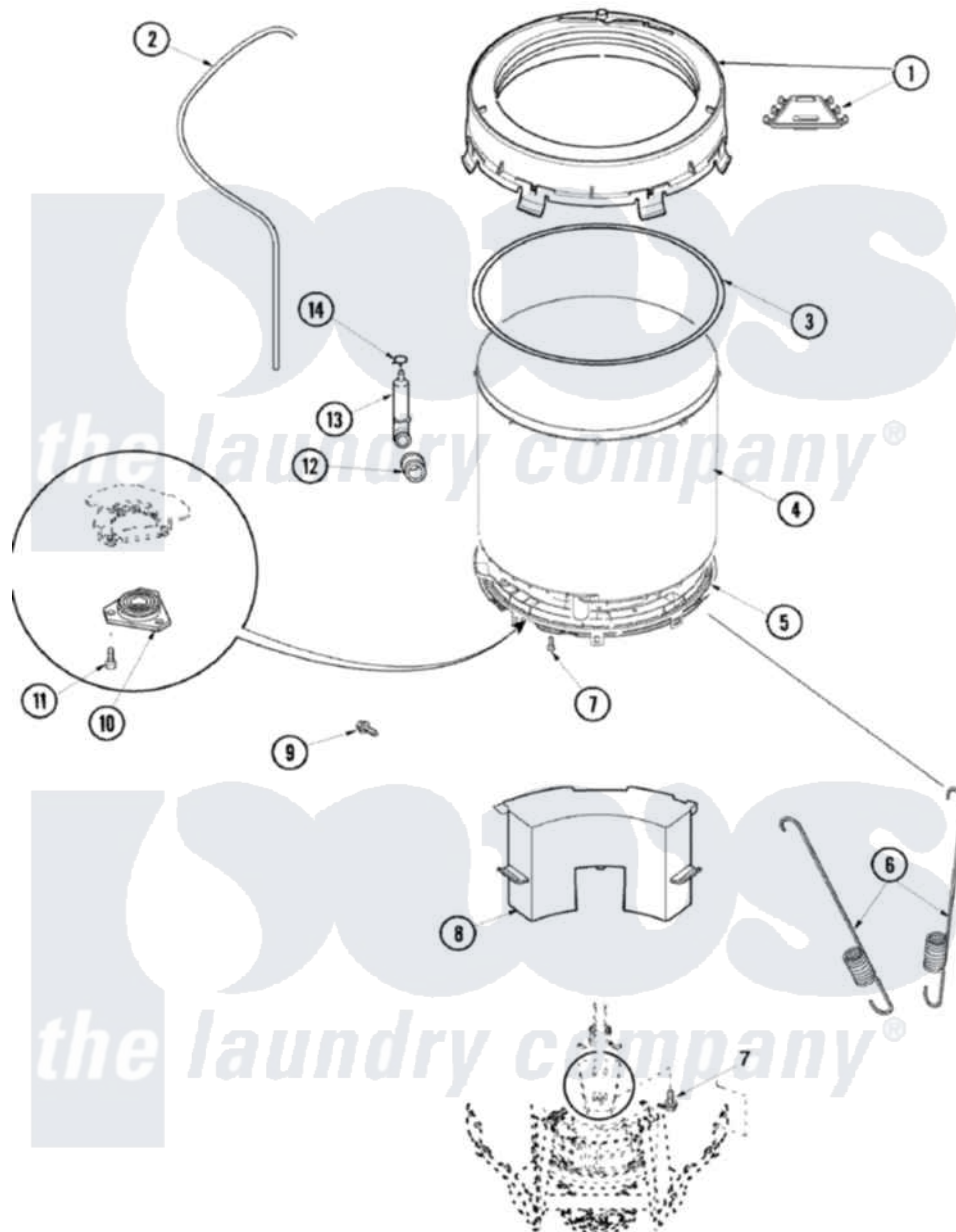

# Amana ALW210RMC 07 - OUTER TUB

Amana [Residential Amana ALW210RMC Washer Parts](#) Parts Diagram 07 - OUTER TUB  
 Click on the part number to view part

| Item | Original Part Number      | Replaced By              | Status        | Part Description        |
|------|---------------------------|--------------------------|---------------|-------------------------|
| 1    | 40112001P                 |                          | Not Available | COVER, OUTER TUB        |
| 2    | 40065001                  | <a href="#">21001748</a> |               | Hose, Pressure Switch   |
| 3    | <a href="#">40076601</a>  |                          |               | Gasket, Tub Cover       |
| 4    | <a href="#">40111001P</a> |                          |               | Tub, Plastic Outer      |
| 5    | <a href="#">40001102P</a> |                          |               | Bottom, Outer Tub       |
| 6    | <a href="#">40045202</a>  |                          |               | Spring, Tall Tub        |
| 7    | <a href="#">40064301</a>  |                          |               | Screw, 1/4-15 x 3/4 Hex |
| 8    | <a href="#">40015901</a>  |                          |               | Assembly Counter Weight |
| 9    | <a href="#">40070401</a>  |                          |               | Screw, 1/4-20 x 7/8 Hex |
| 10   | <a href="#">40004201P</a> |                          |               | Main Bearing Assembly   |
| 11   | 40067901                  | <a href="#">40128701</a> |               | Screw, 5/16-18 X .50    |
| 12   | <a href="#">40037801</a>  |                          |               | Grommet                 |
| 13   | <a href="#">40008501</a>  |                          |               | Assembly, Pressure Bulb |
| 14   | 40109101                  | <a href="#">285655</a>   |               | Clamp, Hose             |