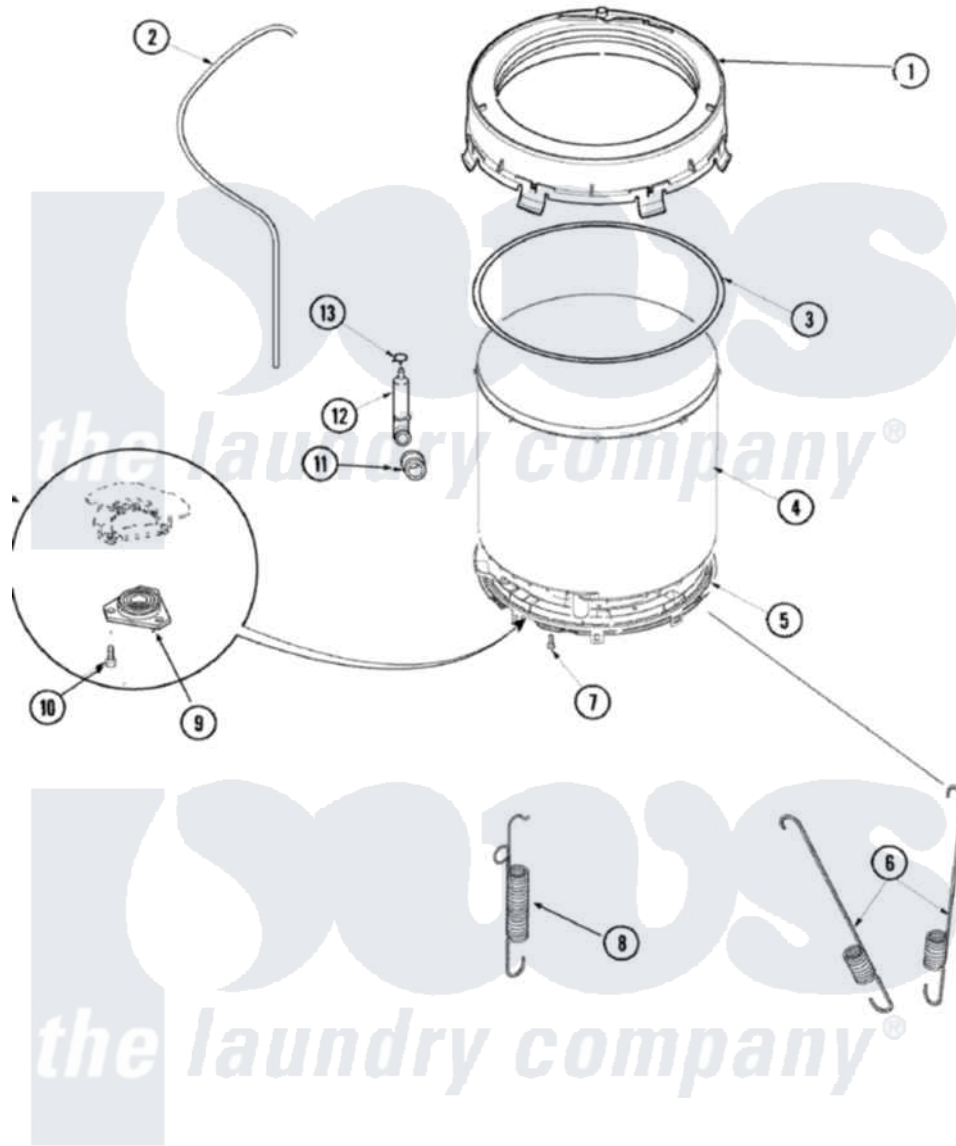

Amana ALW210RMC 08 - OUTER TUB (ALW210RMC SERIES 12)

Amana [Residential Amana ALW210RMC Washer Parts](#) Parts Diagram 08 - OUTER TUB (ALW210RMC SERIES 12)

[Click on the part number to view part](#)

Item	Original Part Number	Replaced By	Status	Part Description
1	40112001P		Not Available	COVER, OUTER TUB
2	40065001	21001748		Hose, Pressure Switch
3	40076601			Gasket, Tub Cover
4	40111001P			Tub, Plastic Outer
5	40001102P			Bottom, Outer Tub
6	27001026	Y37001124		Spring, Tall Tub
7	40064301			Screw, 1/4-15 x 3/4 Hex
8	27001025			Spring, Counterweight
9	40004201P			Main Bearing Assembly
10	40067901	40128701		Screw, 5/16-18 X .50
11	40037801			Grommet
12	40008501			Assembly, Pressure Bulb
13	40109101	285655		Clamp, Hose