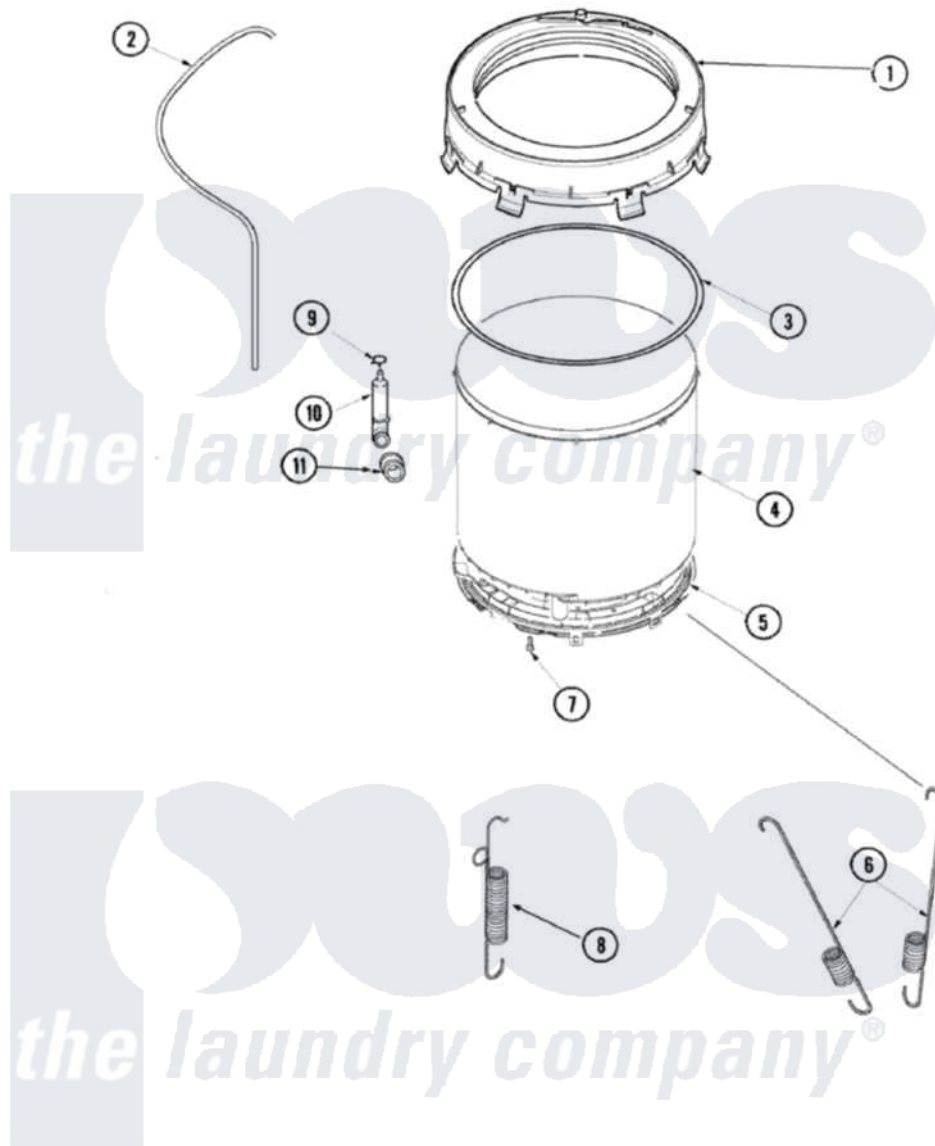

# Amana ALW210RMC 09 - OUTER TUB (SERIES 15)

Amana [Residential Amana ALW210RMC Washer Parts](#) Parts Diagram 09 - OUTER TUB (SERIES 15)  
 Click on the part number to view part

Item	Original Part Number	Replaced By	Status	Part Description
1	40112001P		Not Available	COVER, OUTER TUB
2	40065001	<a href="#">21001748</a>		Hose, Pressure Switch
3	<a href="#">40076601</a>			Gasket, Tub Cover
4	<a href="#">40111001P</a>			Tub, Plastic Outer
5	<a href="#">27001067</a>			Bottom, Outer Tub
6	27001026	<a href="#">Y37001124</a>		Spring, Tall Tub
7	<a href="#">40064301</a>			Screw, 1/4-15 x 3/4 Hex
8	<a href="#">27001025</a>			Spring, Counterweight
9	40109101	<a href="#">285655</a>		Clamp, Hose
10	<a href="#">40008501</a>			Assembly, Pressure Bulb
11	<a href="#">40037801</a>			Grommet