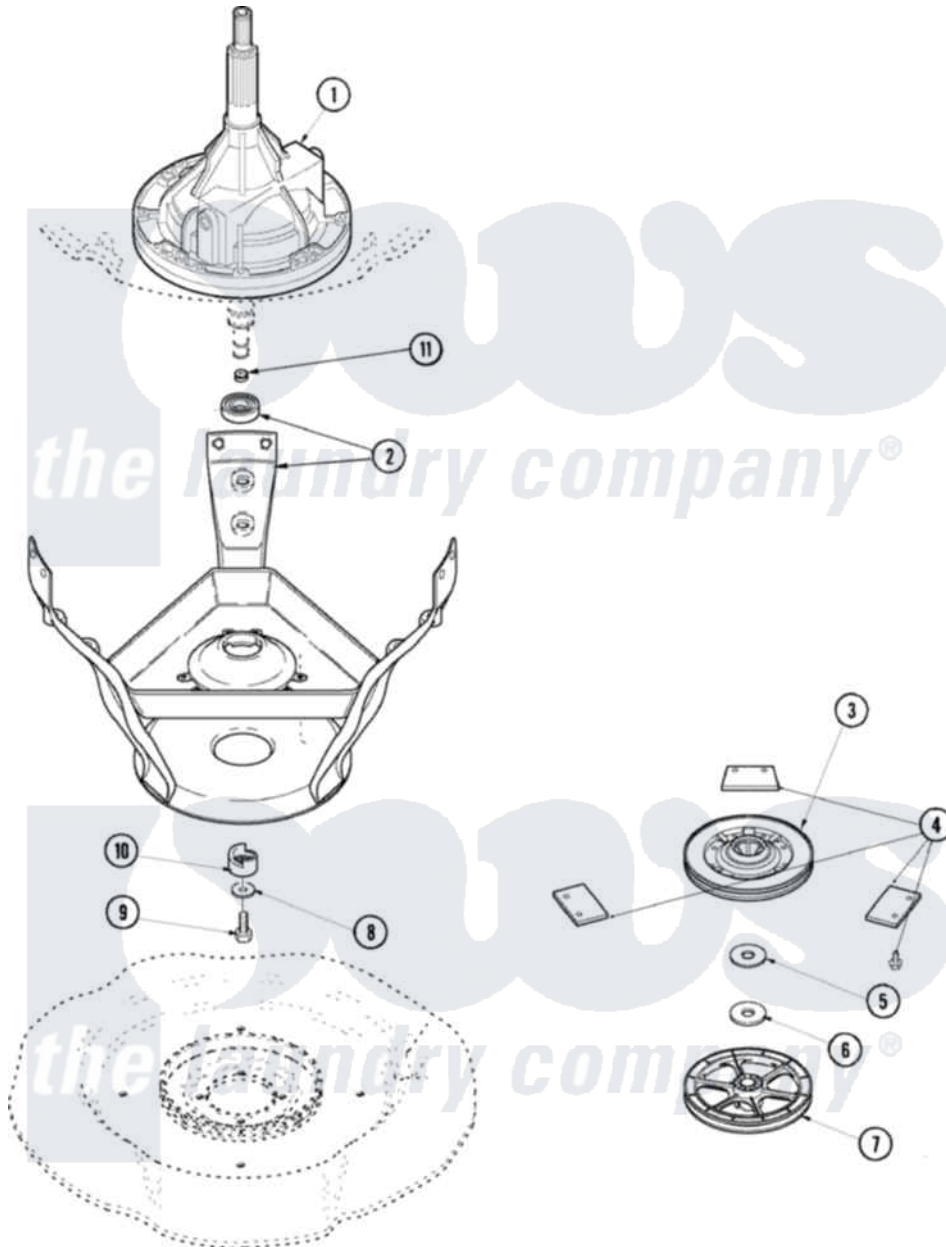

# Amana ALW210RMC 12 - TRANSMISSION & BRAKE

Amana Residential Amana ALW210RMC Washer Parts Parts Diagram 12 - TRANSMISSION & BRAKE  
 Click on the part number to view part

Item	Original Part Number	Replaced By	Status	Part Description
1	27001038	<a href="#">W10219150</a>		Transmission
"	40032701	<a href="#">12002177</a>		Transmison
2	40015302P	<a href="#">12002013</a>		Base
3	<a href="#">R9900474</a>			Brake Assembly
4	<a href="#">R0000014</a>			Kit, Brake Pad
"	<a href="#">26594P</a>			Grease, Silicone - 2 Oz Tube
5	<a href="#">40065701</a>			Washer, 2 Odx.63 ID
6	<a href="#">40063201</a>			Washer, Flat
7	<a href="#">40047202</a>			Pulley, Spin
8	<a href="#">40041501</a>			Washer
9	<a href="#">40063401</a>			Screw, 1/4-20 x 5/8 Hex
10	<a href="#">40047402</a>			Helix, Plastic
11	35-2010	<a href="#">207843</a>		Lip Seal Repair Kit