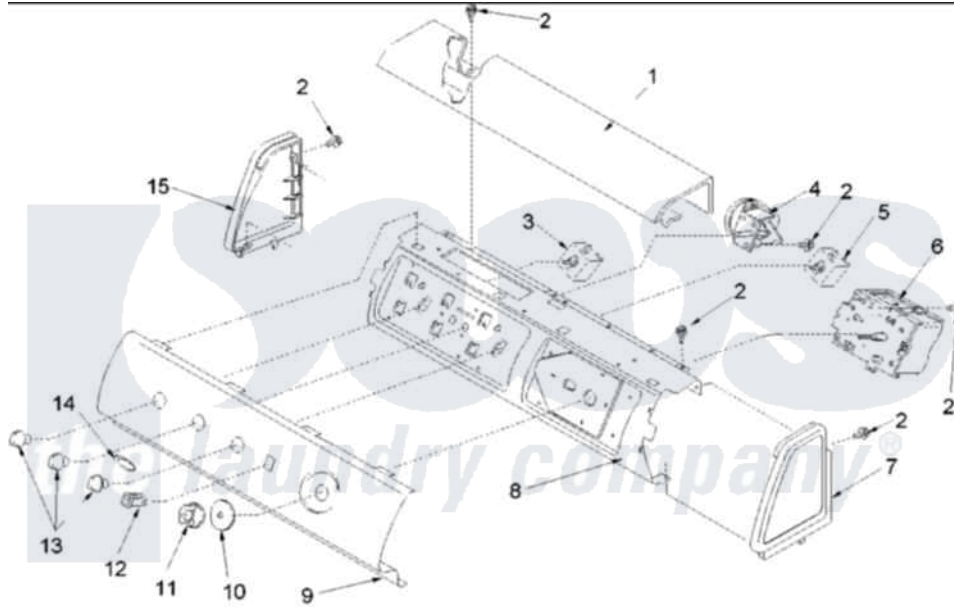

# Amana ALW210RMC (BOM: PALW210RMC0) 05 - Control Panels

Amana Residential Amana ALW210RMC (BOM: PALW210RMC0) Washer Parts Parts Diagram 05 - Control Panels  
 Click on the part number to view part

Item	Original Part Number	Replaced By	Status	Part Description
1	<a href="#">503674C</a>			Cover, Top
2	501086	<a href="#">90767</a>		Screw, 8A X 3/8 HeX Washer Head Tapping
3	<a href="#">40077101</a>			Switch, Temperature Select
4	<a href="#">40077201</a>			Switch, Pressure
6	<a href="#">40058701</a>			Timer, 6 Cycle
7	40012701C		Not Available	ENDCAP (RT-BSQ)
8	<a href="#">40039601</a>			Support, Control Panel
9	40122401C		Not Available	PANEL, GRAPHIC-210 MEXICO
10	40013701C	<a href="#">27001134</a>		Dial- Time
11	<a href="#">40014001C</a>			Assembly, Timer Knob
13	<a href="#">40013401C</a>			Assembly, Selector Knob
14	<a href="#">40083301</a>			Medallion
15	40012702C		Not Available	ENDCAP (LT-BSQ)
NI	40100302	<a href="#">2200043</a>		Harness- W