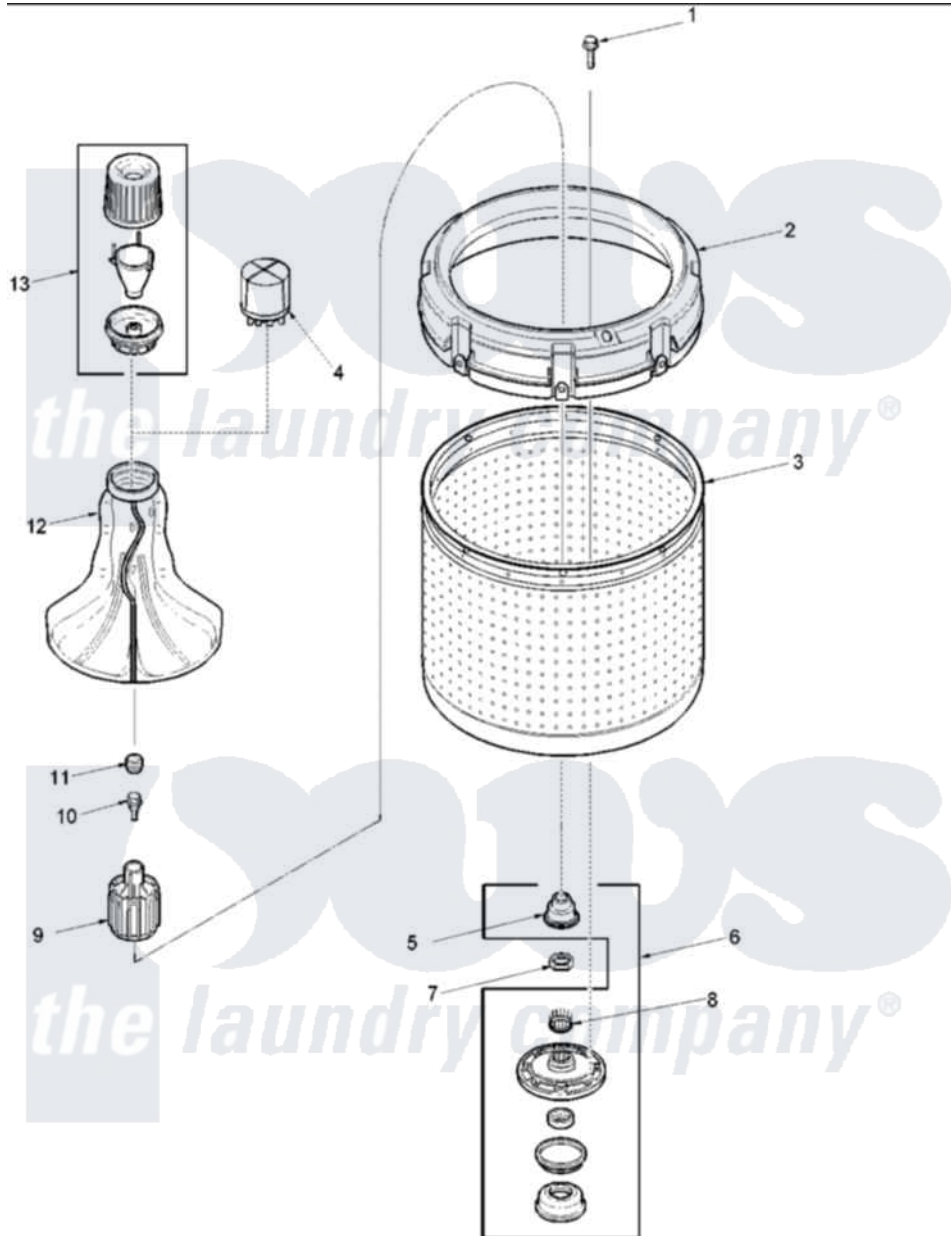

Amana ALW210RMC (BOM: PALW210RMC1) 01 - Agitator, Drive Bell, Washtub and Hub

Amana Residential Amana ALW210RMC (BOM: PALW210RMC1) Washer Parts Parts Diagram 01 - Agitator, Drive Bell, Washtub and Hub
 Click on the part number to view part

Item	Original Part Number	Replaced By	Status	Part Description
1	40063301	3400527		Screw
2	40002901	27001052		Balance Ring
3	40000801	719P3		Assembly- Wash
4	40074301W	36515		Cap, Agitator
5	40016101			Seal, Bell Drive
6	R9900457			Kit, Hub And Seal
7	40016301			Nut, Lock
8	40008301			Insert, Spline
9	R9900189			Kit, Drive Bell And Seal
10	40065102			Screw, Shoulder 1/4
11	40008401			Plug, Bell
12	40000501W			Agitator, Flex Vane