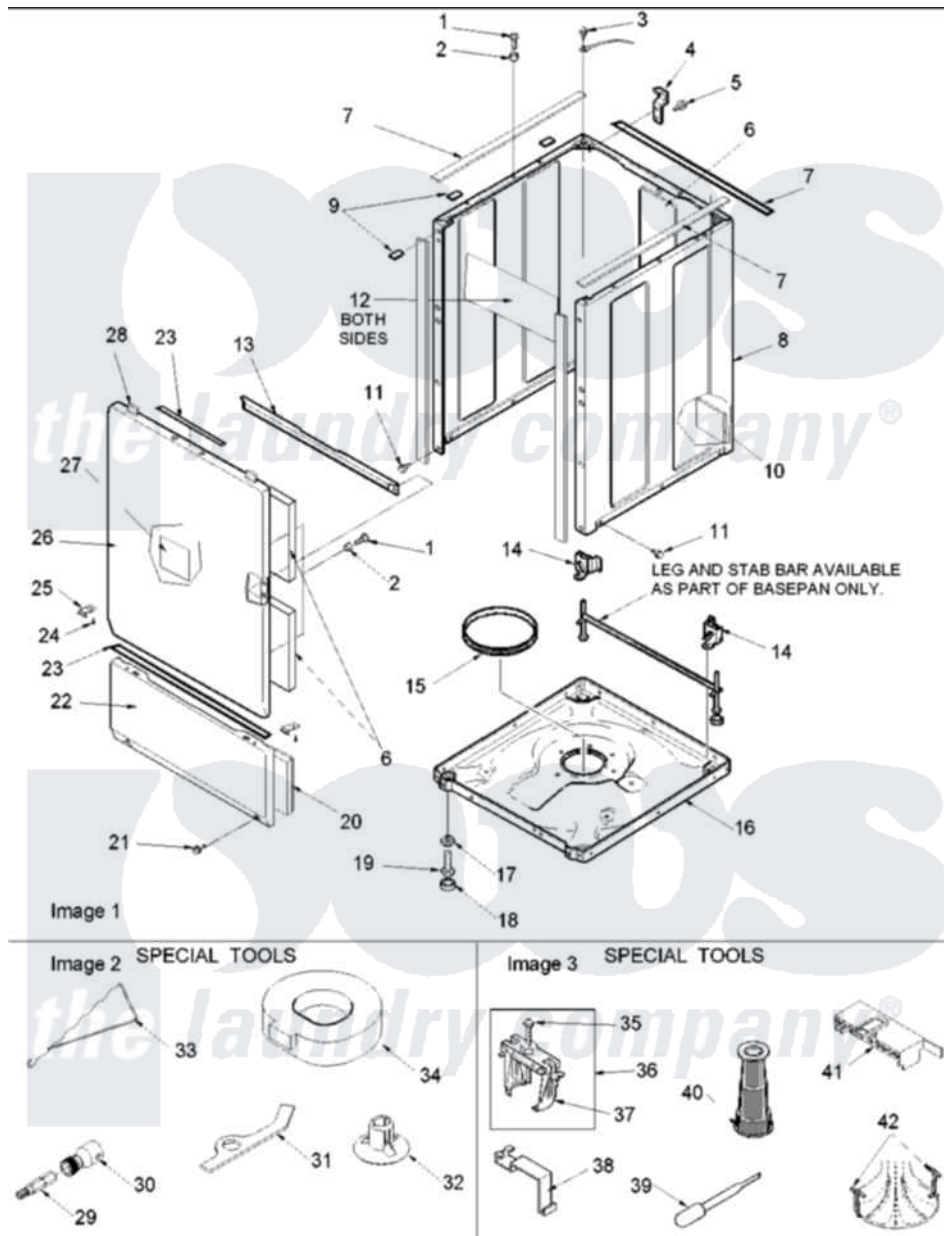

Amana ALW210RMC (BOM: PALW210RMC1) 02 - Base, Cabinet, Front and Special Tools

Amana Residential Amana ALW210RMC (BOM: PALW210RMC1) Washer Parts Parts Diagram 02 - Base, Cabinet, Front and Special Tools

[Click on the part number to view part](#)

Item	Original Part Number	Replaced By	Status	Part Description
1	32671	Y014874		Screw, Idler Arm And Sleeve
2	505187			Locator, Panel
3	20530			Screw, 10-24 x 3/8 Hex
4	500003			Hinge, Top
5	40064801	3390631		Screw, 10-16 X 3/8
8	40076402C	40076402CP		Cabinet, Dryer And Washer
9	Y56128			Pad, Bumper
11	40038201	27001200		Screw
13	56486		Not Available	BRACE, TOP
14	40031501			Bracket, Self Leveling
15	40037401			Ring, Friction
16	40031201	27001226		Base Lev
17	40038101			Nut, Leg
18	40016001			Foot, Rubber
19	40039001	22003428		Leg, Adjustable

21	40034101		Screw, No.12bx1/2
22	40045301C	40045301CP	Panel, Access
23	40083101		Tape, Foam
24	501086	90767	Screw, 8A X 3/8 HeX Washer Head Tapping
25	40034202		Clip, Spring
26	40035401C	40035401CP	Panel, Front
27	40068901	22001817	Sheet, Sound Damper
28	56080	22001650	Fastener, Spring
29	282P4		T25 Tamper Resistant Bit
30	24161		Torx Bit Holder
31	306P4		Hex Wrench
32	40047301	27001185	Brace- Shp
33	289P4	321P4	Hook, Spring
34	40068201	27001185	Brace- Shp
35	294P4B		Drive Bell Bolt
36	294P4		Bell Tool
37	294P5A	Not Available	DRIVE BELL ARMS
38	273P4		Tub Cover Gasket Tool
39	283P4		Terminal Extractor Tool
40	293P4		Seal Tool
41	34677		10 Circuit Plug
42	254P4P		Agitator Hooks
NI	40117501		Assembly, Wire Harness Base