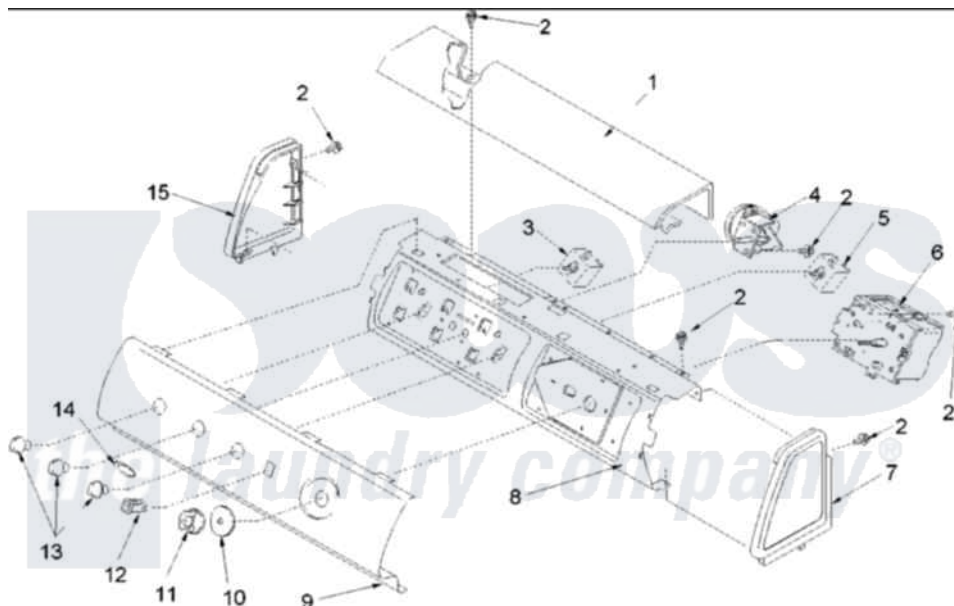

Amana ALW210RMC (BOM: PALW210RMC1) 05 - Control Panels

Amana [Residential Amana ALW210RMC \(BOM: PALW210RMC1\) Washer Parts](#) Parts Diagram 05 - Control Panels
 Click on the part number to view part

| Item | Original Part Number | Replaced By | Status | Part Description |
|------|---------------------------|--------------------------|---------------|---|
| 1 | 503674C | | | Cover, Top |
| 2 | 501086 | 90767 | | Screw, 8A X 3/8 HeX Washer Head Tapping |
| 3 | 40077101 | | | Switch, Temperature Select |
| 4 | 40077201 | | | Switch, Pressure |
| 6 | 40058701 | | | Timer, 6 Cycle |
| 7 | 40012701C | | Not Available | ENDCAP (RT-BSQ) |
| 8 | 40039601 | | | Support, Control Panel |
| 9 | 40122401C | | Not Available | PANEL, GRAPHIC-210 MEXICO |
| 10 | 40013701C | 27001134 | | Dial- Time |
| 11 | 40014001C | | | Assembly, Timer Knob |
| 13 | 40013401C | | | Assembly, Selector Knob |
| 14 | 40083301 | | | Medallion |
| 15 | 40012702C | | Not Available | ENDCAP (LT-BSQ) |
| NI | 40100302 | 2200043 | | Harness- W |