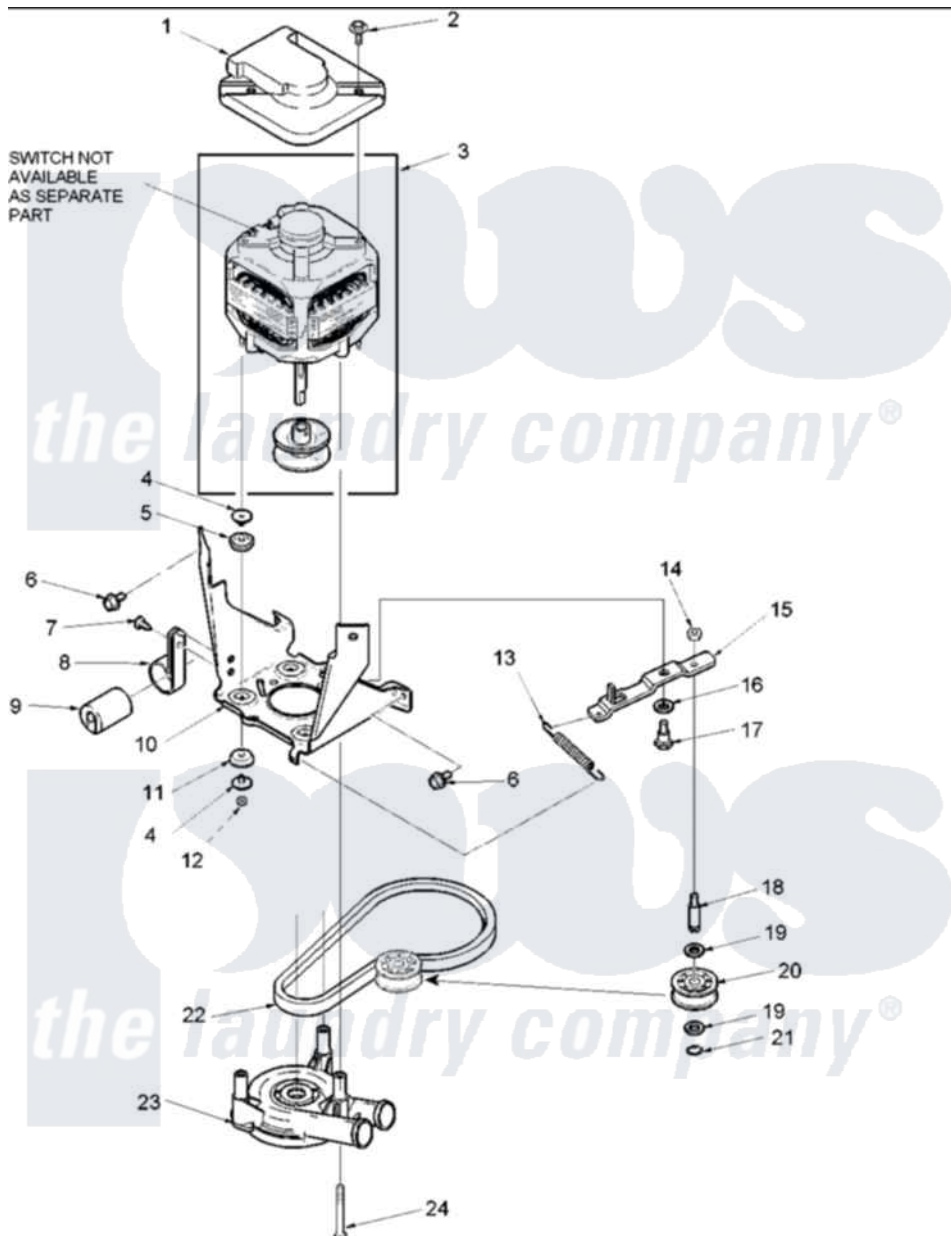

Amana ALW210RMC (BOM: PALW210RMC1) 07 - Motor, Belt, Pump, and Idler Assy

Amana Residential Amana ALW210RMC (BOM: PALW210RMC1) Washer Parts Parts Diagram 07 - Motor, Belt, Pump, and Idler Assy

[Click on the part number to view part](#)

Item	Original Part Number	Replaced By	Status	Part Description
1	40112301			Shield, Motor
2	40046701	4312464		Screw
3	40116402	27001069		Motor Mex
4	40053701			Post, Isolator
5	40053801			Mount, Motor Upper
6	40105601	40128701		Screw, 5/16-18 X .50
7	503688			Screw, 10B-16 X .34 I
8	40047001	27001107		Clamp, Capacitor
9	40084501			Capacitor
10	40015502R		Not Available	BRACKET,MOTOR MOUNT
11	40054301			Mount, Motor Lower
12	40095101	Y707702		Locknut
13	40061401			Spring, Idler Lever
14	40038801			Jamnut, 3/8-16
15	40041002R		Not Available	LEVER,IDLER

16	40054701		Washer
17	40038901		Screw, 1/4-20
18	56461		Shaft
19	52549		Washer, 501 ID X3/4 Odx
20	40045001		Idler Pulley Assembly
21	23748		Ring, Retaining
22	40053601	27001006	Belt, Spin And Agitator
23	40040301	27001233	Pump
24	40063701		Screw, 10-16 x 1.75
NI	40069501	Not Available	MOTOR MOUNT LOWER ASSEMBLY
"	40069401	Not Available	MOTOR MOUNT UPPER ASSEMBLY