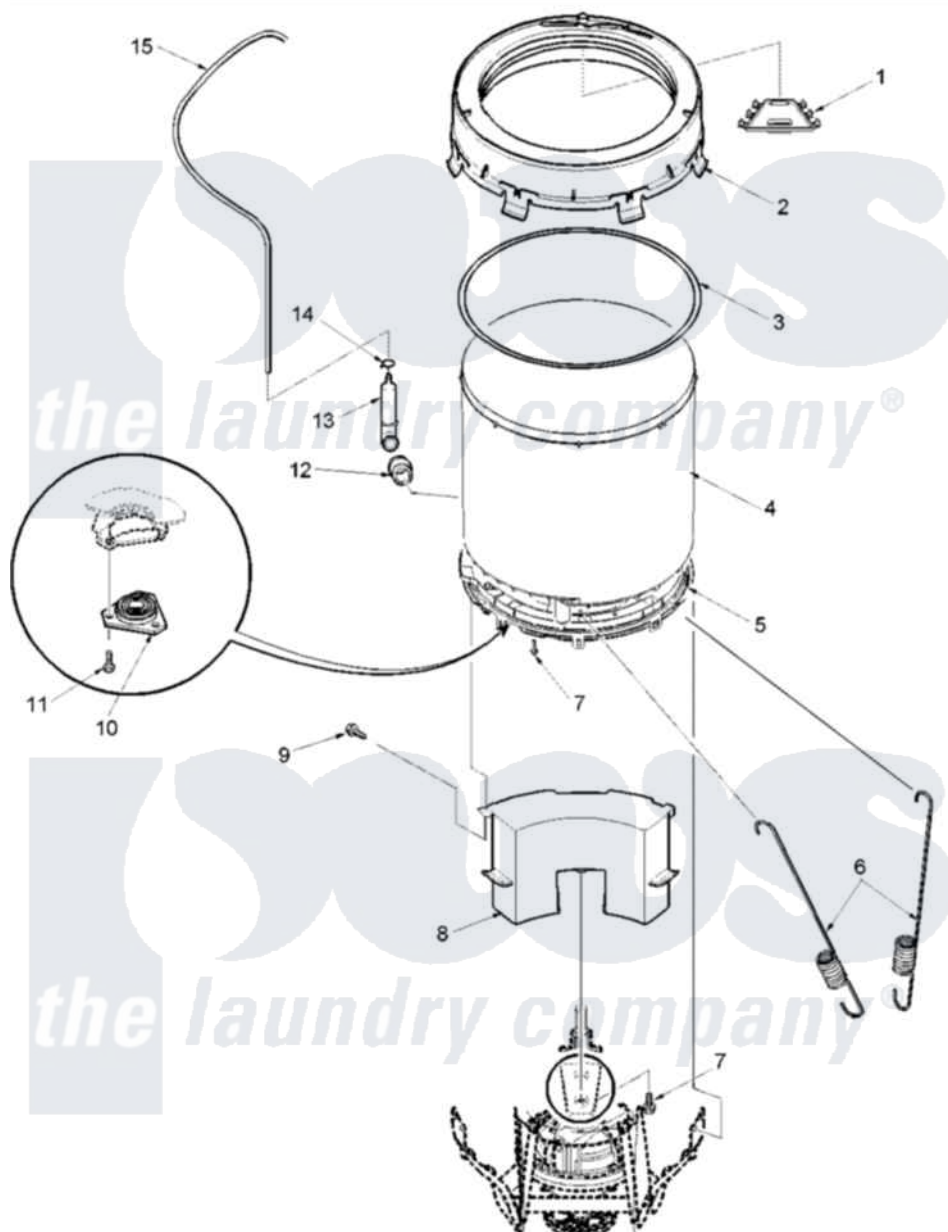

Amana ALW210RMC (BOM: PALW210RMC1) 08 - Outer Tub and Pressure Tube

Amana Residential Amana ALW210RMC (BOM: PALW210RMC1) Washer Parts Parts Diagram 08 - Outer Tub and Pressure Tube

[Click on the part number to view part](#)

| Item | Original Part Number | Replaced By | Status | Part Description |
|------|--------------------------|---------------------------|---------------|-------------------------|
| 1 | 40001901 | | Not Available | CHANNEL, WATER INLET |
| 2 | 40111101 | | Not Available | COVER, OUTER TUB |
| 3 | 40076601 | | | Gasket, Tub Cover |
| 4 | 40111001 | 40111001P | | Tub, Plastic Outer |
| 5 | 40001102 | 40001102P | | Bottom, Outer Tub |
| 6 | 40045202 | | | Spring, Tall Tub |
| 7 | 40064301 | | | Screw, 1/4-15 x 3/4 Hex |
| 8 | 40015901 | | | Assembly Counter Weight |
| 9 | 40070401 | | | Screw, 1/4-20 x 7/8 Hex |
| 10 | 40004201 | 40004201P | | Main Bearing Assembly |
| 11 | 40105601 | 40128701 | | Screw, 5/16-18 X .50 |
| 12 | 40037801 | | | Grommet |
| 13 | 40008501 | | | Assembly, Pressure Bulb |
| 14 | 40054901 | 596669 | | Clamp, Manifold |
| 15 | 40065001 | 21001748 | | Hose, Pressure Switch |