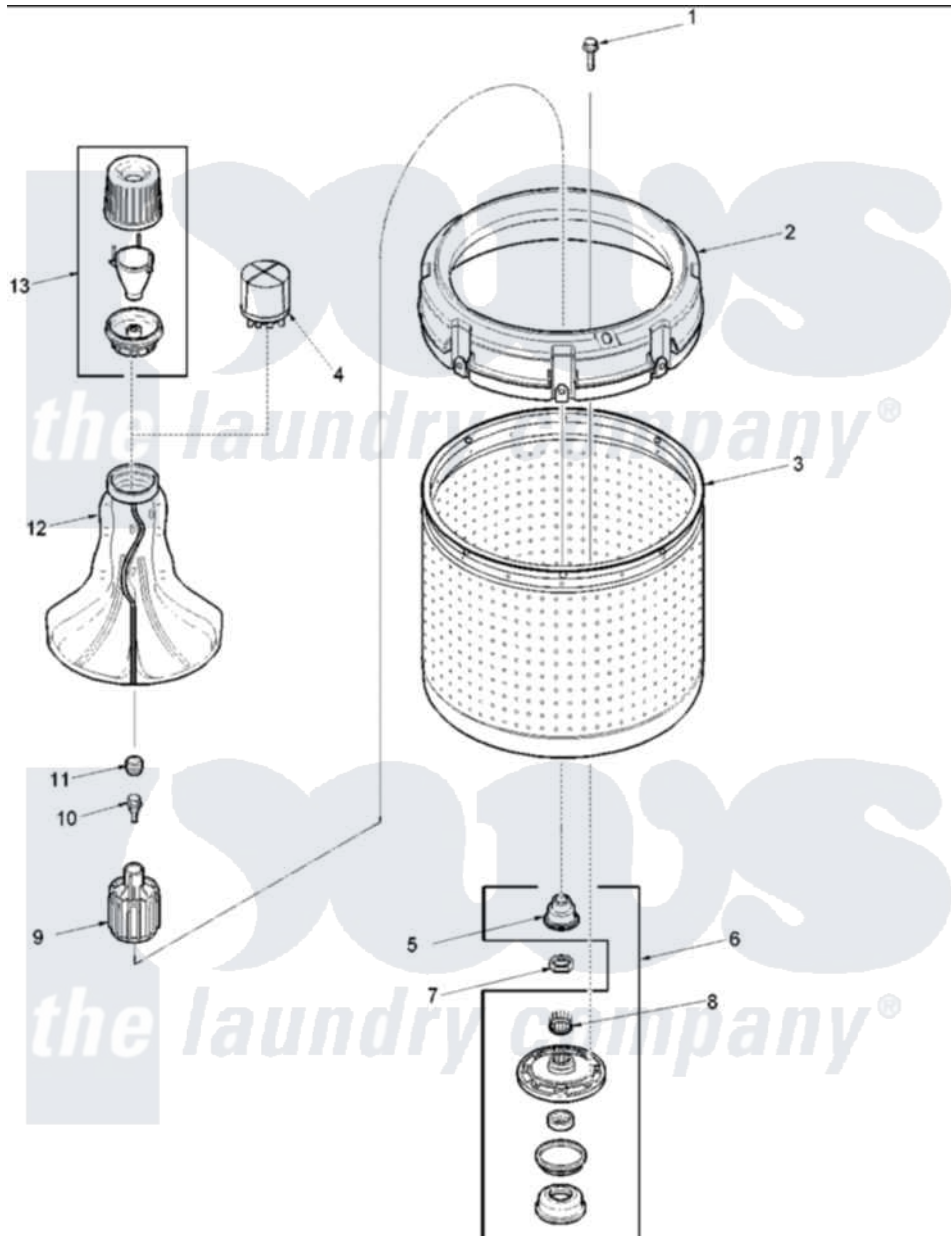

Amana ALW210RMW (BOM: PALW210RMW0) 01 - Agitator, Drive Bell, Washtub and Hub

Amana Residential Amana ALW210RMW (BOM: PALW210RMW0) Washer Parts Parts Diagram 01 - Agitator, Drive Bell, Washtub and Hub
 Click on the part number to view part

Item	Original Part Number	Replaced By	Status	Part Description
1	40063301	3400527		Screw
2	40002901	27001052		Balance Ring
3	40000801	719P3		Assembly- Wash
4	40074301W	36515		Cap, Agitator
5	40016101			Seal, Bell Drive
6	R9900457			Kit, Hub And Seal
7	40016301			Nut, Lock
8	40008301			Insert, Spline
9	R9900189			Kit, Drive Bell And Seal
10	40065102			Screw, Shoulder 1/4
11	40008401			Plug, Bell
12	40000501W			Agitator, Flex Vane