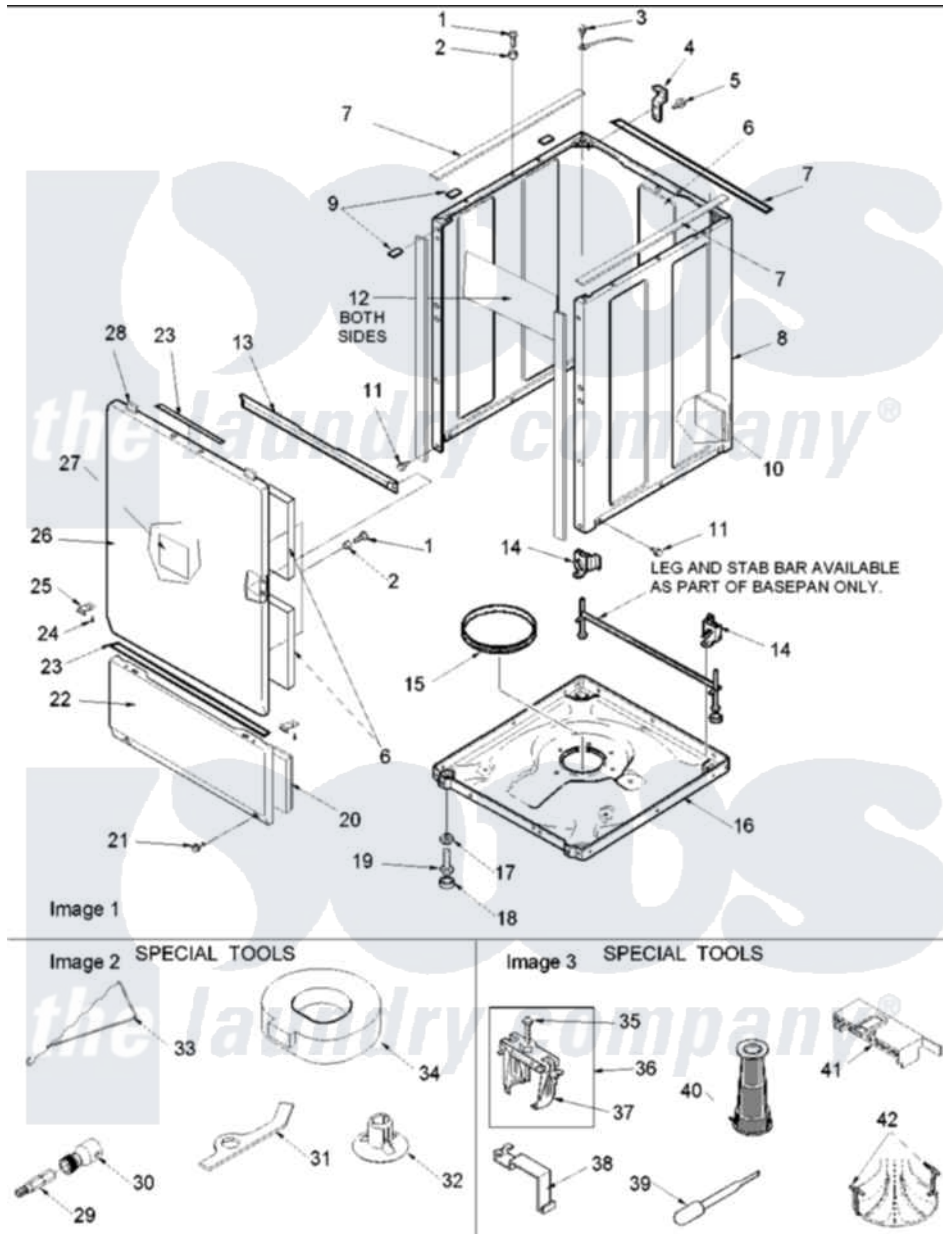

# Amana ALW210RMW (BOM: PALW210RMW0) 02 - Base, Cabinet, Front and Special Tools

Amana Residential Amana ALW210RMW (BOM: PALW210RMW0) Washer Parts Parts Diagram 02 - Base, Cabinet, Front and Special Tools  
 Click on the part number to view part

Item	Original Part Number	Replaced By	Status	Part Description
1	32671	<a href="#">Y014874</a>		Screw, Idler Arm And Sleeve
2	<a href="#">505187</a>			Locator, Panel
3	<a href="#">20530</a>			Screw, 10-24 x 3/8 Hex
4	<a href="#">500003</a>			Hinge, Top
5	40064801	<a href="#">3390631</a>		Screw, 10-16 X 3/8
8	40076401W	<a href="#">37001284</a>		Cabinet As Pack
9	<a href="#">Y56128</a>			Pad, Bumper
11	40038201	<a href="#">27001200</a>		Screw
13	56486		Not Available	BRACE, TOP
14	<a href="#">40031501</a>			Bracket, Self Leveling
15	<a href="#">40037401</a>			Ring, Friction
16	40031201	<a href="#">27001226</a>		Base Lev
17	<a href="#">40038101</a>			Nut, Leg
18	<a href="#">40016001</a>			Foot, Rubber
19	40039001	<a href="#">22003428</a>		Leg, Adjustable