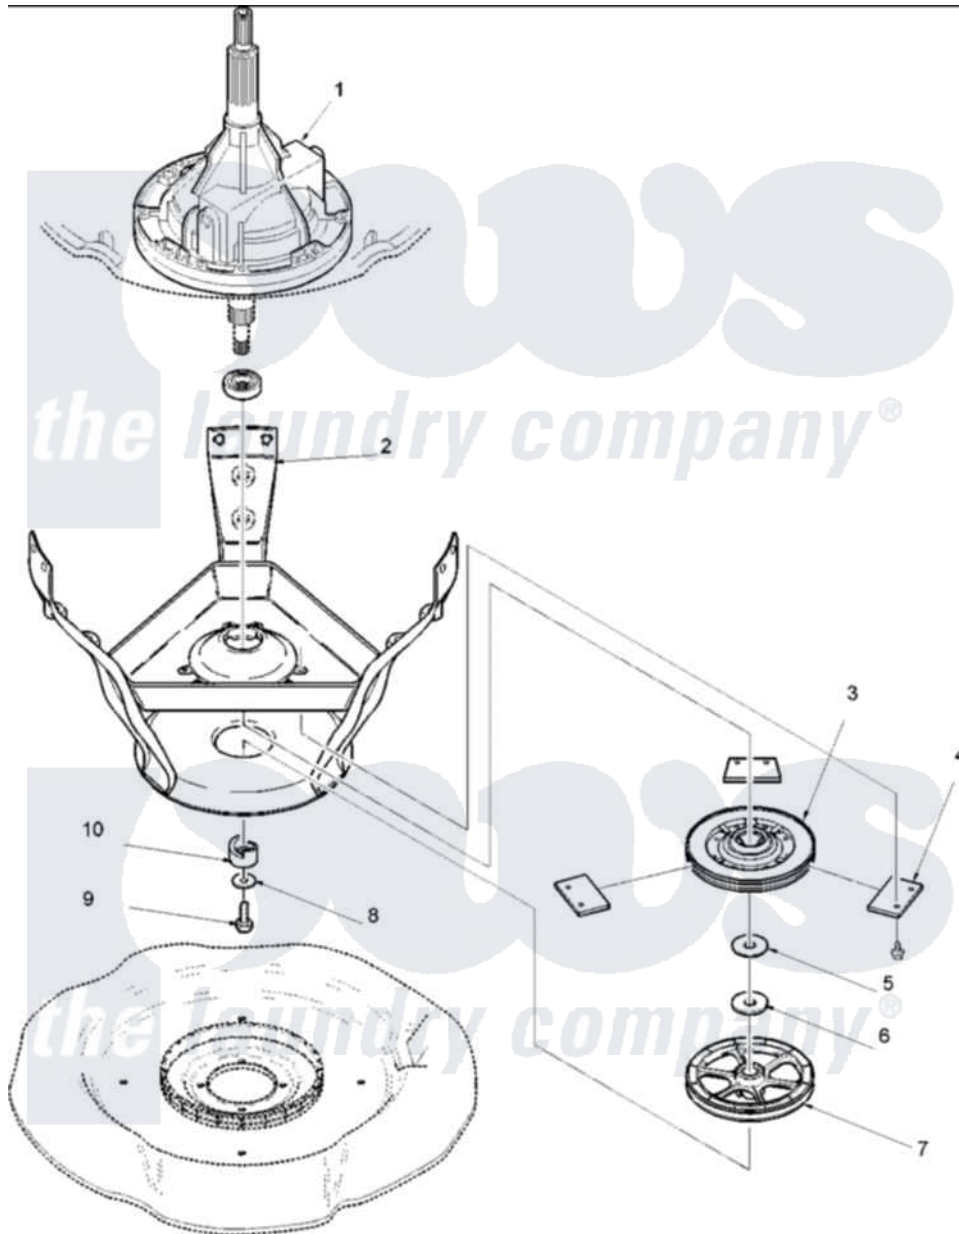

Amana ALW210RMW (BOM: PALW210RMW0) 03 - Bearings, Brake, and Transmission

Amana Residential Amana ALW210RMW (BOM: PALW210RMW0) Washer Parts Parts Diagram 03 - Bearings, Brake, and Transmission
 Click on the part number to view part

| Item | Original Part Number | Replaced By | Status | Part Description |
|------|--------------------------|--------------------------|--------|------------------------------|
| 1 | 40065301 | 12002178 | | Transmison |
| 2 | 40070002 | 12002013 | | Base |
| 3 | 40003103 | R9900474 | | Brake Assembly |
| 4 | R0000014 | | | Kit, Brake Pad |
| 5 | 40065701 | | | Washer, 2 Odx.63 ID |
| 6 | 40063201 | | | Washer, Flat |
| 7 | 40047202 | | | Pulley, Spin |
| 8 | 40041501 | | | Washer |
| 9 | 40063401 | | | Screw, 1/4-20 x 5/8 Hex |
| 10 | 40047402 | | | Helix, Plastic |
| NI | 26594P | | | Grease, Silicone - 2 Oz Tube |