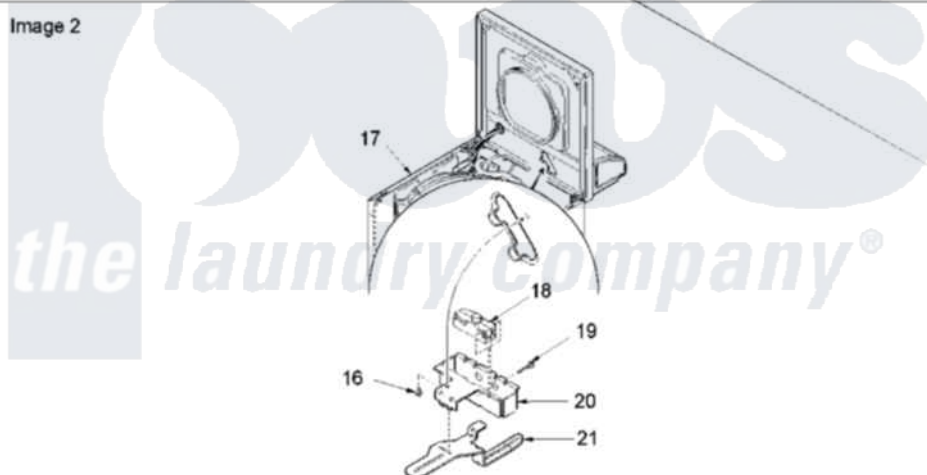

# Amana ALW210RMW (BOM: PALW210RMW0) 04 - Cabinet Top, Door, and Door Switch

Image 1

Image 2

Amana Residential Amana ALW210RMW (BOM: PALW210RMW0) Washer Parts Parts Diagram 04 - Cabinet Top, Door, and Door Switch

|    |                          |                          |   |
|----|--------------------------|--------------------------|---|
| 15 | 56080                    | <a href="#">22001650</a> | Fastener, Spring                        |
| 16 | 501086                   | <a href="#">90767</a>    | Screw, 8A X 3/8 HeX Washer Head Tapping |
| 17 | 40076401W                | <a href="#">37001284</a> | Cabinet As Pack                         |
| 18 | 40035001                 | <a href="#">27001095</a> | Switch, Lid                             |
| 19 | <a href="#">40040701</a> |                          | Screw, Tapping No.6b-20                 |
| 20 | <a href="#">40009801</a> |                          | Holder, Lid Switch                      |
| 21 | <a href="#">40009701</a> |                          | Arm, Lid Switch                         |