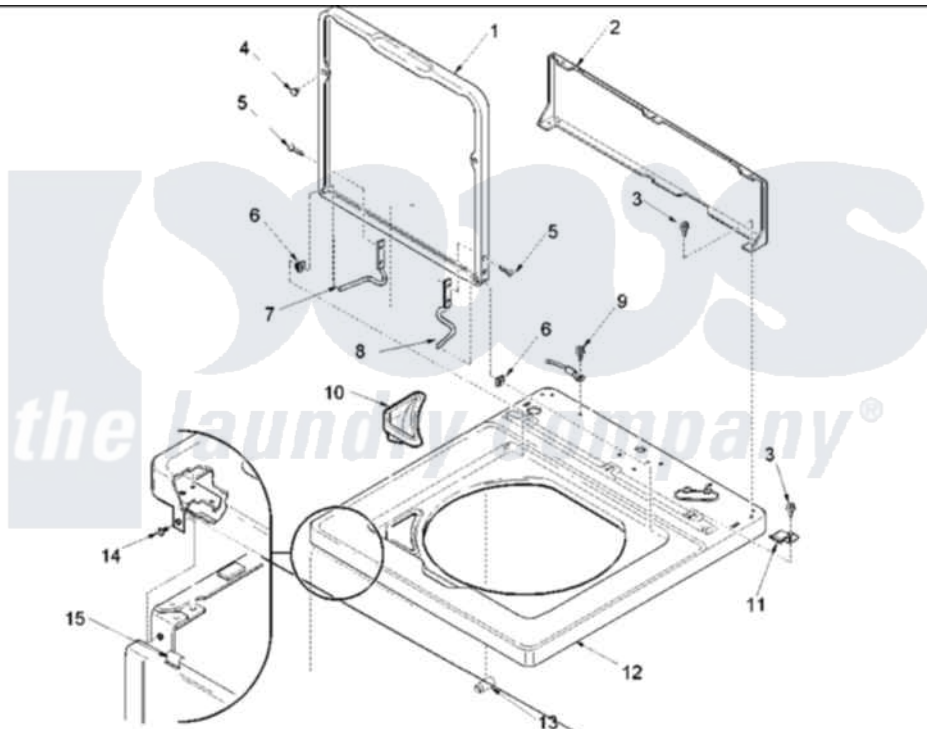

# Amana ALW210RMW (BOM: PALW210RMW0) 04 - Cabinet Top, Door, and Door Switch

Image 1

Image 2

Amana Residential Amana ALW210RMW (BOM: PALW210RMW0) Washer Parts Parts Diagram 04 - Cabinet Top, Door, and Door Switch

|    |                          |                          |   |
|----|--------------------------|--------------------------|---|
| 15 | 56080                    | <a href="#">22001650</a> | Fastener, Spring                        |
| 16 | 501086                   | <a href="#">90767</a>    | Screw, 8A X 3/8 HeX Washer Head Tapping |
| 17 | 40076401W                | <a href="#">37001284</a> | Cabinet As Pack                         |
| 18 | 40035001                 | <a href="#">27001095</a> | Switch, Lid                             |
| 19 | <a href="#">40040701</a> |                          | Screw, Tapping No.6b-20                 |
| 20 | <a href="#">40009801</a> |                          | Holder, Lid Switch                      |
| 21 | <a href="#">40009701</a> |                          | Arm, Lid Switch                         |