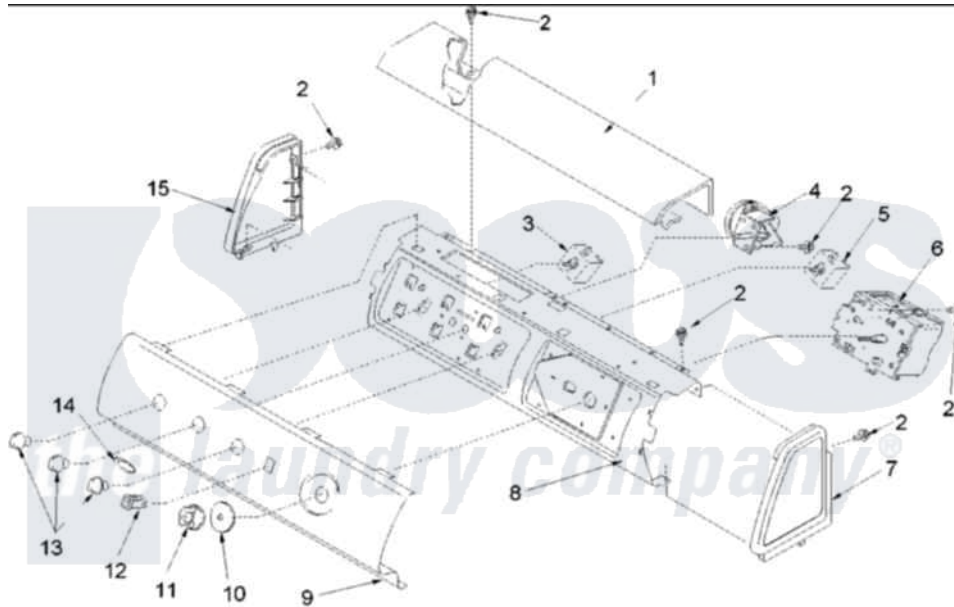

Amana ALW210RMW (BOM: PALW210RMW0) 05 - Control Panels

Amana Residential Amana ALW210RMW (BOM: PALW210RMW0) Washer Parts Parts Diagram 05 - Control Panels
 Click on the part number to view part

Item	Original Part Number	Replaced By	Status	Part Description
1	503674W			Cover, Top
2	501086	90767		Screw, 8A X 3/8 HeX Washer Head Tapping
3	40077101			Switch, Temperature Select
4	40077201			Switch, Pressure
6	40058701			Timer, 6 Cycle
7	40012701W		Not Available	ENDCAP (RT-WHT)
8	40039601			Support, Control Panel
9	40072304W			Panel, Graphic
10	40013701W	27001134		Dial- Time
11	40014001W	27001133		Knob- Time
13	40013401W	27001137		Knob Sele
14	40083301			Medallion
15	40012702W			Endcap
NI	40100302	2200043		Harness- W