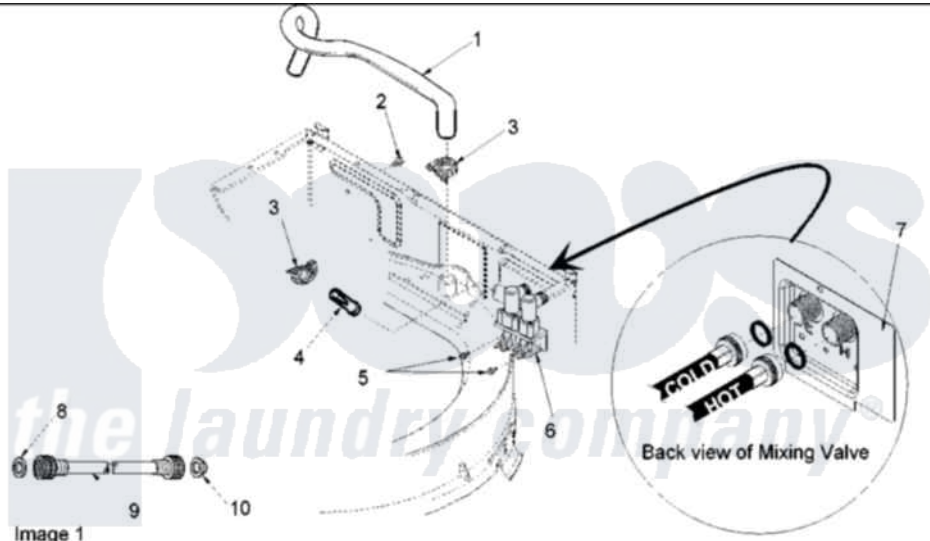

Amana ALW210RMW (BOM: PALW210RMW0) 06 - Mixing Valve and Hoses

Image 1

Image 2

Amana [Residential Amana ALW210RMW \(BOM: PALW210RMW0\) Washer Parts](#) Parts Diagram 06 - Mixing Valve and Hoses

[Click on the part number to view part](#)

Item	Original Part Number	Replaced By	Status	Part Description
1	40098901	27001184		Hose, Mixing Valve To Tub
2	503661	27001200		Screw
3	36801	596669		Clamp, Manifold
4	34500	22001900		Preventer, Back Flow
5	501086	90767		Screw, 8A X 3/8 HeX Washer Head Tapping
6	40097701	R0131578		Valve-Inlet
7	40098801			Plate, Mixing Valve
8	20290	Y013783		Washer, Inlet Hose
9	40058001	76313		Hosefill
"	40058002	76313		Hosefill
10	28605	22002960		Strainer, Washer Inlet
11	562P3	76660		Break-Sphn
12	33615	22003814		Retainer, Drain Hose
13	40008101			Adapter, Standpipe

14	33489	8539404	Tie-Wire
15	40058501		Relief, Strain Drain
16	36014		Clip, Retainer-Hose
17	36802	285655	Clamp, Hose
18	40094201		Hose, Tub To Pump
19	40044901		Stand, Hose
20	40053901		Hose, Drain