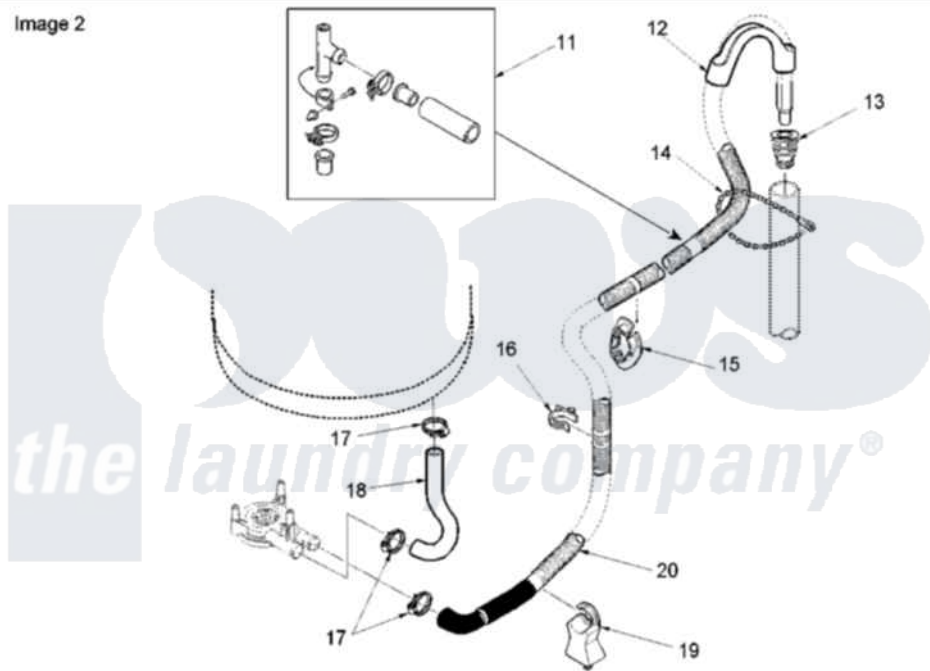

Amana ALW210RMW (BOM: PALW210RMW0) 06 - Mixing Valve and Hoses

Image 1

Image 2

Amana [Residential Amana ALW210RMW \(BOM: PALW210RMW0\) Washer Parts](#) Parts Diagram 06 - Mixing Valve and Hoses

[Click on the part number to view part](#)

Item	Original Part Number	Replaced By	Status	Part Description
1	40098901	27001184		Hose, Mixing Valve To Tub
2	503661	27001200		Screw
3	36801	596669		Clamp, Manifold
4	34500	22001900		Preventer, Back Flow
5	501086	90767		Screw, 8A X 3/8 HeX Washer Head Tapping
6	40097701	R0131578		Valve-Inlet
7	40098801			Plate, Mixing Valve
8	20290	Y013783		Washer, Inlet Hose
9	40058001	76313		Hosefill
"	40058002	76313		Hosefill
10	28605	22002960		Strainer, Washer Inlet
11	562P3	76660		Break-Sphn
12	33615	22003814		Retainer, Drain Hose
13	40008101			Adapter, Standpipe

14	33489	8539404	Tie-Wire
15	40058501		Relief, Strain Drain
16	36014		Clip, Retainer-Hose
17	36802	285655	Clamp, Hose
18	40094201		Hose, Tub To Pump
19	40044901		Stand, Hose
20	40053901		Hose, Drain