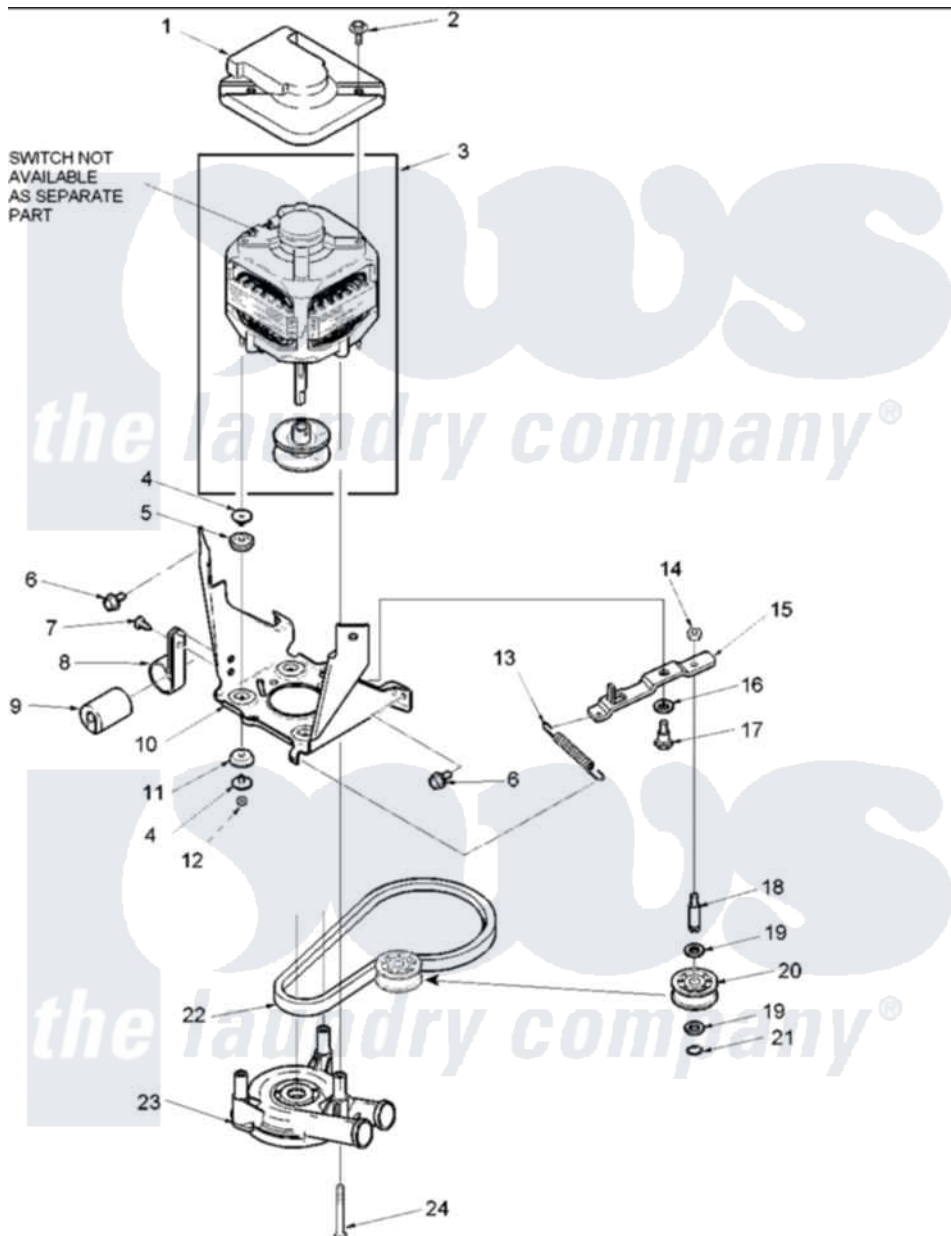

Amana ALW210RMW (BOM: PALW210RMW0) 07 - Motor, Belt, Pump, and Idler Assy

Amana Residential Amana ALW210RMW (BOM: PALW210RMW0) Washer Parts Parts Diagram 07 - Motor, Belt, Pump, and Idler Assy

[Click on the part number to view part](#)

Item	Original Part Number	Replaced By	Status	Part Description
1	40112301			Shield, Motor
2	40046701	4312464		Screw
3	40116402	27001069		Motor Mex
4	40053701			Post, Isolator
5	40053801			Mount, Motor Upper
6	40105601	40128701		Screw, 5/16-18 X .50
7	503688			Screw, 10B-16 X .34 I
8	40047001	27001107		Clamp, Capacitor
9	40084501			Capacitor
10	40015501		Not Available	BRACKET,MOTOR MOUNT
11	40054301			Mount, Motor Lower
12	40095101	Y707702		Locknut
13	40061401			Spring, Idler Lever
14	40038801			Jamnut, 3/8-16
15	40041001	40041002		Lever, Idler

16	40054701		Washer
17	40038901		Screw, 1/4-20
18	56461		Shaft
19	52549		Washer, 501 ID X3/4 Odx
20	40045001		Idler Pulley Assembly
21	23748		Ring, Retaining
22	40053602	27001007	Belt, Spin
23	40040301	27001233	Pump
24	40063701		Screw, 10-16 x 1.75
NI	40069501	Not Available	MOTOR MOUNT LOWER ASSEMBLY
"	40069401	Not Available	MOTOR MOUNT UPPER ASSEMBLY