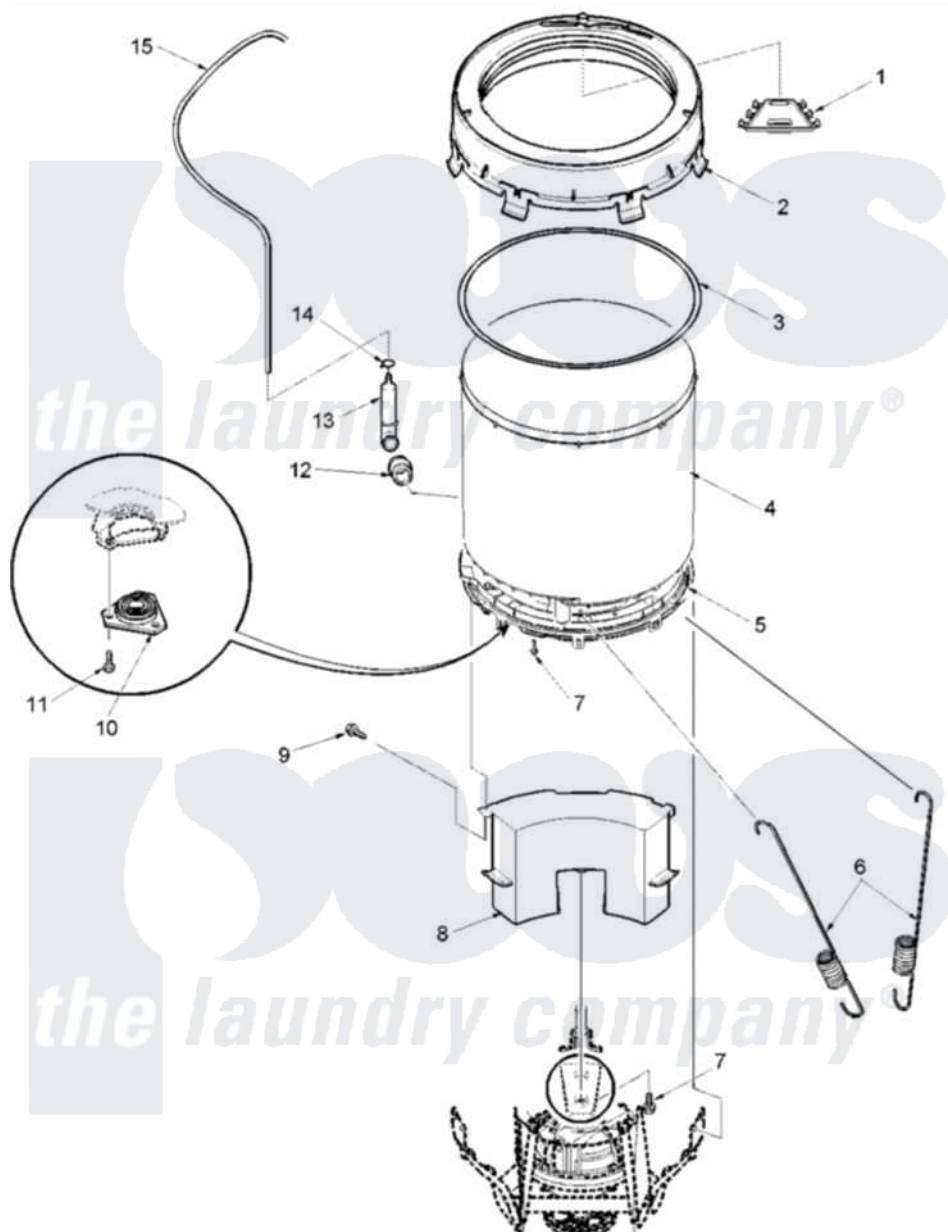

Amana ALW210RMW (BOM: PALW210RMW0) 08 - Outer Tub and Pressure Tube

Amana Residential Amana ALW210RMW (BOM: PALW210RMW0) Washer Parts Parts Diagram 08 - Outer Tub and Pressure Tube

Click on the part number to view part

Item	Original Part Number	Replaced By	Status	Part Description
1	40001901		Not Available	CHANNEL, WATER INLET
2	40111101		Not Available	COVER, OUTER TUB
3	40076601			Gasket, Tub Cover
4	40111001	40111001P		Tub, Plastic Outer
5	40001102	40001102P		Bottom, Outer Tub
6	40045202			Spring, Tall Tub
7	40064301			Screw, 1/4-15 x 3/4 Hex
8	40015901			Assembly Counter Weight
9	40070401			Screw, 1/4-20 x 7/8 Hex
10	40004201	40004201P		Main Bearing Assembly
11	40105601	40128701		Screw, 5/16-18 X .50
12	40037801			Grommet
13	40008501			Assembly, Pressure Bulb
14	40054901	596669		Clamp, Manifold
15	40065001	21001748		Hose, Pressure Switch