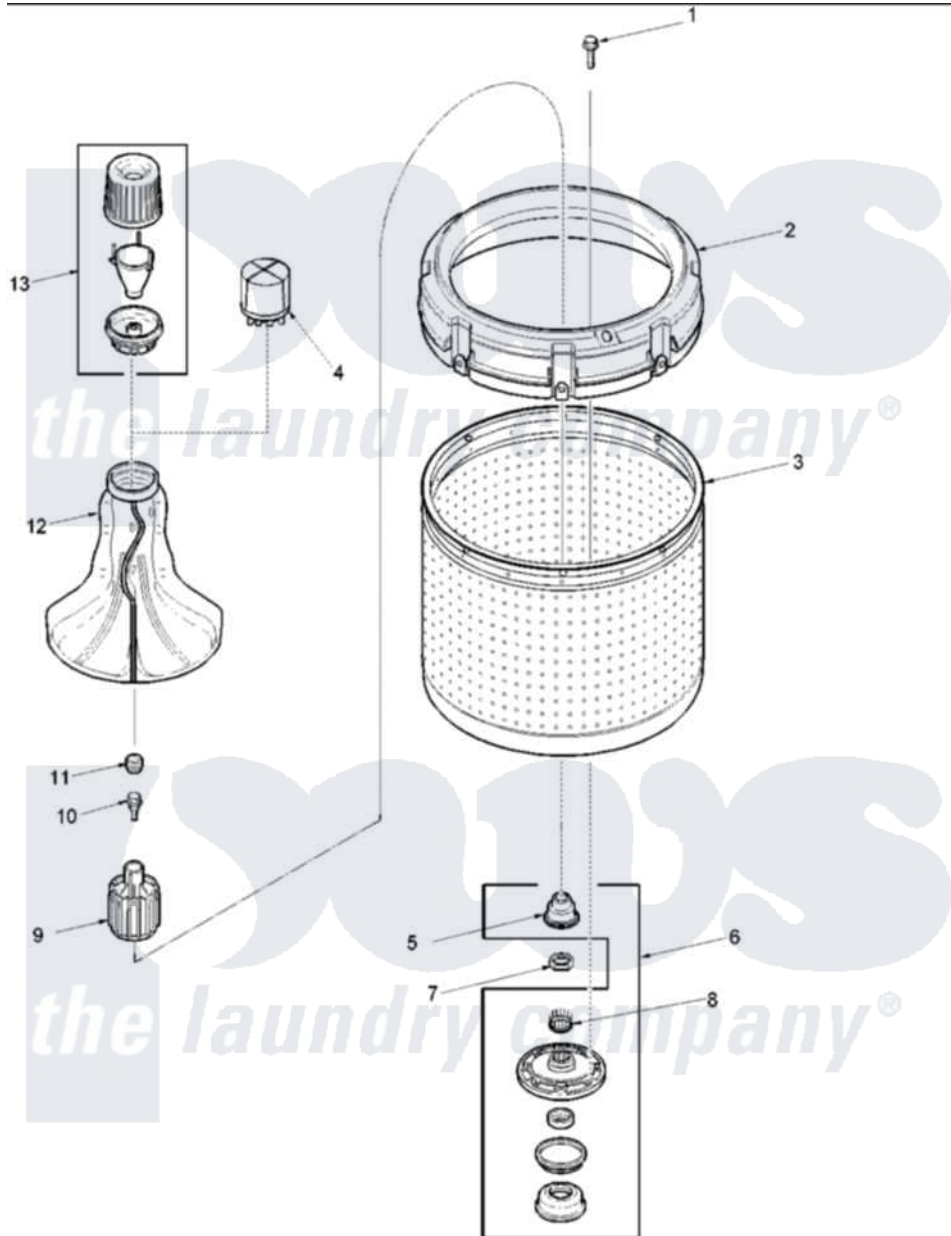

Amana ALW210RMW (BOM: PALW210RMW1) 01 - Agitator, Drive Bell, Washtub and Hub

Amana Residential Amana ALW210RMW (BOM: PALW210RMW1) Washer Parts Parts Diagram 01 - Agitator, Drive Bell, Washtub and Hub
 Click on the part number to view part

Item	Original Part Number	Replaced By	Status	Part Description
1	40063301	3400527		Screw
2	40002901	27001052		Balance Ring
3	40000801	719P3		Assembly- Wash
4	40074301W	36515		Cap, Agitator
5	40016101			Seal, Bell Drive
6	R9900457			Kit, Hub And Seal
7	40016301			Nut, Lock
8	40008301			Insert, Spline
9	R9900189			Kit, Drive Bell And Seal
10	40065102			Screw, Shoulder 1/4
11	40008401			Plug, Bell
12	40000501W			Agitator, Flex Vane