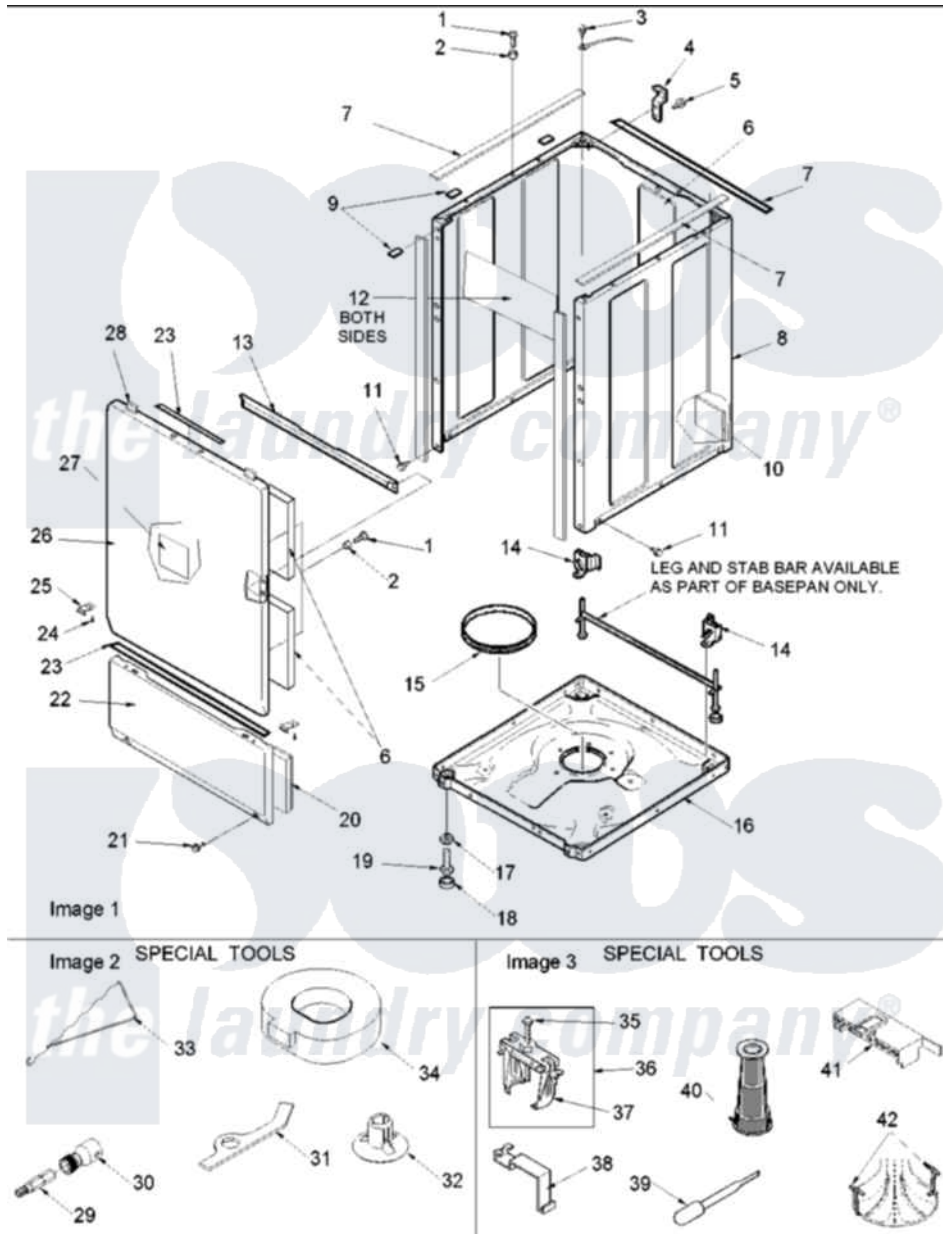

# Amana ALW210RMW (BOM: PALW210RMW1) 02 - Base, Cabinet, Front and Special Tools

Amana Residential Amana ALW210RMW (BOM: PALW210RMW1) Washer Parts Parts Diagram 02 - Base, Cabinet, Front and Special Tools  
 Click on the part number to view part

Item	Original Part Number	Replaced By	Status	Part Description
1	32671	<a href="#">Y014874</a>		Screw, Idler Arm And Sleeve
2	<a href="#">505187</a>			Locator, Panel
3	<a href="#">20530</a>			Screw, 10-24 x 3/8 Hex
4	<a href="#">500003</a>			Hinge, Top
5	40064801	<a href="#">3390631</a>		Screw, 10-16 X 3/8
8	40076402W	<a href="#">37001284</a>		Cabinet As Pack
9	<a href="#">Y56128</a>			Pad, Bumper
11	40038201	<a href="#">27001200</a>		Screw
13	56486		Not Available	BRACE, TOP
14	<a href="#">40031501</a>			Bracket, Self Leveling
15	<a href="#">40037401</a>			Ring, Friction
16	40031201	<a href="#">27001226</a>		Base Lev
17	<a href="#">40038101</a>			Nut, Leg
18	<a href="#">40016001</a>			Foot, Rubber
19	40039001	<a href="#">22003428</a>		Leg, Adjustable