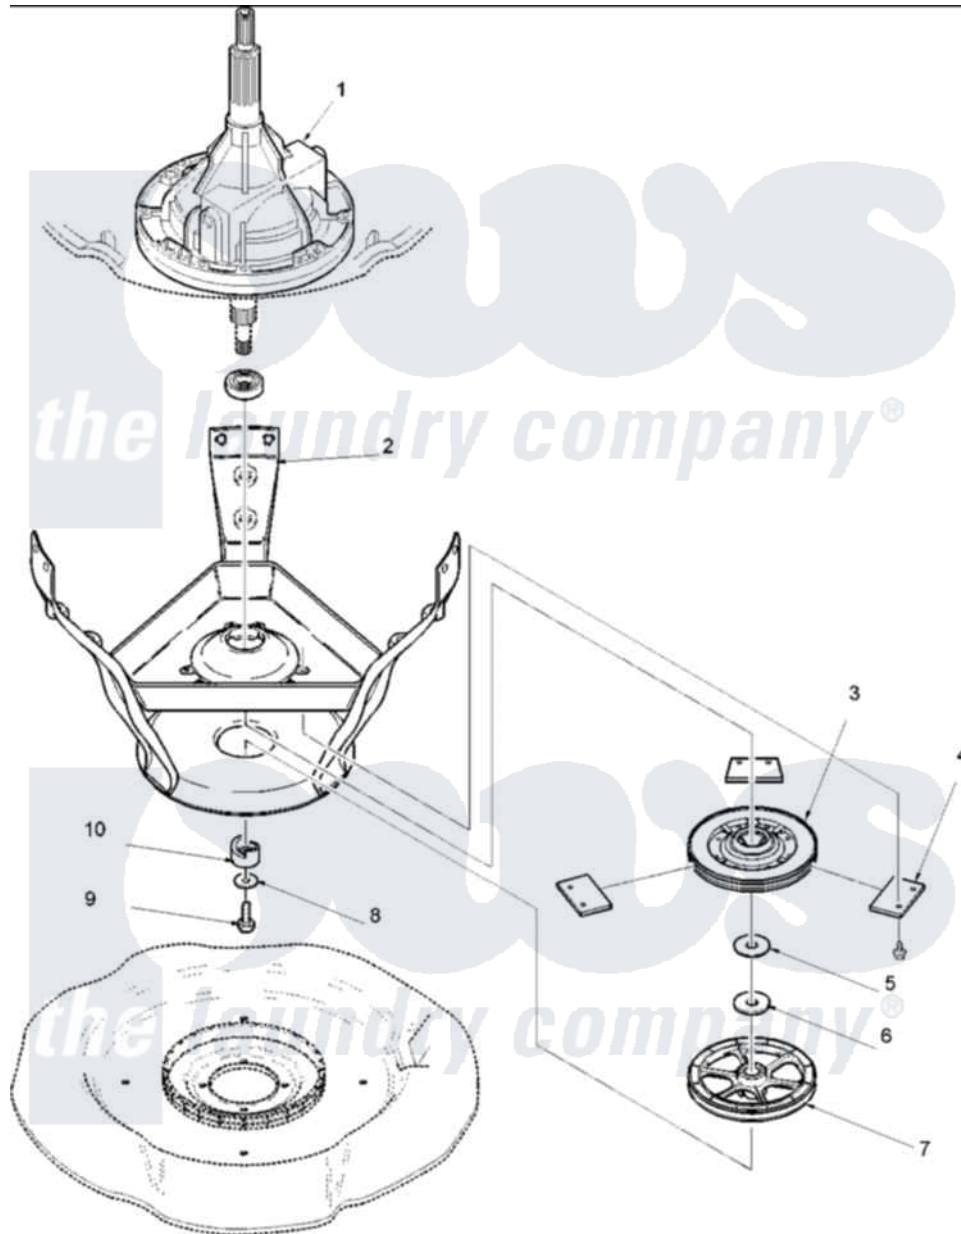

Amana ALW210RMW (BOM: PALW210RMW1) 03 - Bearings, Brake, and Transmission

Amana Residential Amana ALW210RMW (BOM: PALW210RMW1) Washer Parts Parts Diagram 03 - Bearings, Brake, and Transmission
 Click on the part number to view part

Item	Original Part Number	Replaced By	Status	Part Description
1	40032701	12002177		Transmison
2	40070001	12002013		Base
3	40003103	R9900474		Brake Assembly
4	R0000014			Kit, Brake Pad
5	40065701			Washer, 2 Odx.63 ID
6	40063201			Washer, Flat
7	40047102			Pulley, Spin/Agit
8	40041501			Washer
9	40063401			Screw, 1/4-20 x 5/8 Hex
10	40047402			Helix, Plastic
NI	26594P			Grease, Silicone - 2 Oz Tube