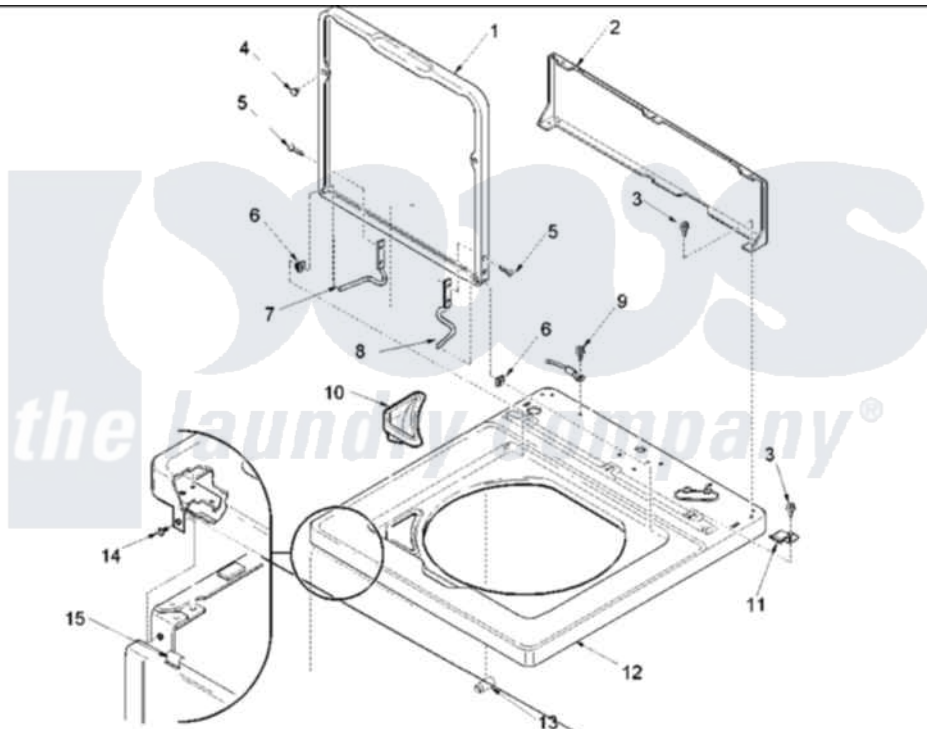

# Amana ALW210RMW (BOM: PALW210RMW1) 04 - Cabinet Top, Door, and Door Switch

Image 1

Image 2

Amana Residential Amana ALW210RMW (BOM: PALW210RMW1) Washer Parts Parts Diagram 04 - Cabinet Top, Door, and Door Switch

[Click on the part number to view part](#)

Item	Original Part Number	Replaced By	Status	Part Description
1	40111301W	<a href="#">27001093</a>		Lid
2	40051401		Not Available	PANEL,HOME HOOD BACK
3	501086	<a href="#">90767</a>		Screw, 8A X 3/8 HeX Washer Head Tapping
4	<a href="#">40038001</a>			Bumper
5	40039201	<a href="#">W10119828</a>		Screw, Lid Hinge Mounting
6	<a href="#">40008201</a>			Bushing, Hinge
7	<a href="#">40094002</a>			Hinge, Lid Left Stop
8	<a href="#">40094101</a>			Hinge, Lid Right Pass
9	<a href="#">20530</a>			Screw, 10-24 x 3/8 Hex
10	<a href="#">40093901</a>			Dispenser, Bleach
11	<a href="#">40063901</a>			Clip, Hold Down
12	40000202W	<a href="#">27001182</a>		Top
13	<a href="#">40102101</a>			Cap, Hinge
14	503661	<a href="#">27001200</a>		Screw

15	56080	<a href="#">22001650</a>	Fastener, Spring
16	501086	<a href="#">90767</a>	Screw, 8A X 3/8 HeX Washer Head Tapping
17	40076402W	<a href="#">37001284</a>	Cabinet As Pack
18	40035001	<a href="#">27001095</a>	Switch, Lid
19	<a href="#">40040701</a>		Screw, Tapping No.6b-20
20	<a href="#">40009801</a>		Holder, Lid Switch
21	<a href="#">40009701</a>		Arm, Lid Switch