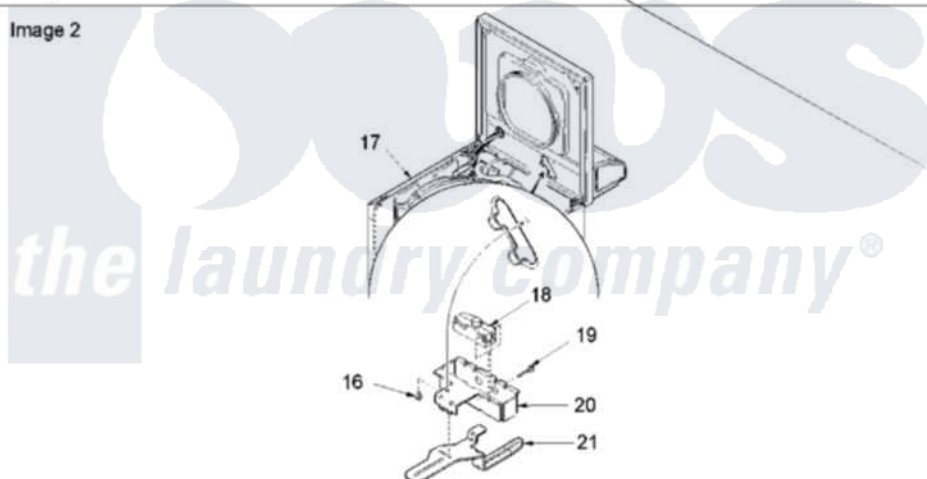

# Amana ALW210RMW (BOM: PALW210RMW1) 04 - Cabinet Top, Door, and Door Switch

Image 1

Image 2

Amana Residential Amana ALW210RMW (BOM: PALW210RMW1) Washer Parts Parts Diagram 04 - Cabinet Top, Door, and Door Switch

[Click on the part number to view part](#)

Item	Original Part Number	Replaced By	Status	Part Description
1	40111301W	<a href="#">27001093</a>		Lid
2	40051401		Not Available	PANEL,HOME HOOD BACK
3	501086	<a href="#">90767</a>		Screw, 8A X 3/8 HeX Washer Head Tapping
4	<a href="#">40038001</a>			Bumper
5	40039201	<a href="#">W10119828</a>		Screw, Lid Hinge Mounting
6	<a href="#">40008201</a>			Bushing, Hinge
7	<a href="#">40094002</a>			Hinge, Lid Left Stop
8	<a href="#">40094101</a>			Hinge, Lid Right Pass
9	<a href="#">20530</a>			Screw, 10-24 x 3/8 Hex
10	<a href="#">40093901</a>			Dispenser, Bleach
11	<a href="#">40063901</a>			Clip, Hold Down
12	40000202W	<a href="#">27001182</a>		Top
13	<a href="#">40102101</a>			Cap, Hinge
14	503661	<a href="#">27001200</a>		Screw

15	56080	<a href="#">22001650</a>	Fastener, Spring
16	501086	<a href="#">90767</a>	Screw, 8A X 3/8 HeX Washer Head Tapping
17	40076402W	<a href="#">37001284</a>	Cabinet As Pack
18	40035001	<a href="#">27001095</a>	Switch, Lid
19	<a href="#">40040701</a>		Screw, Tapping No.6b-20
20	<a href="#">40009801</a>		Holder, Lid Switch
21	<a href="#">40009701</a>		Arm, Lid Switch